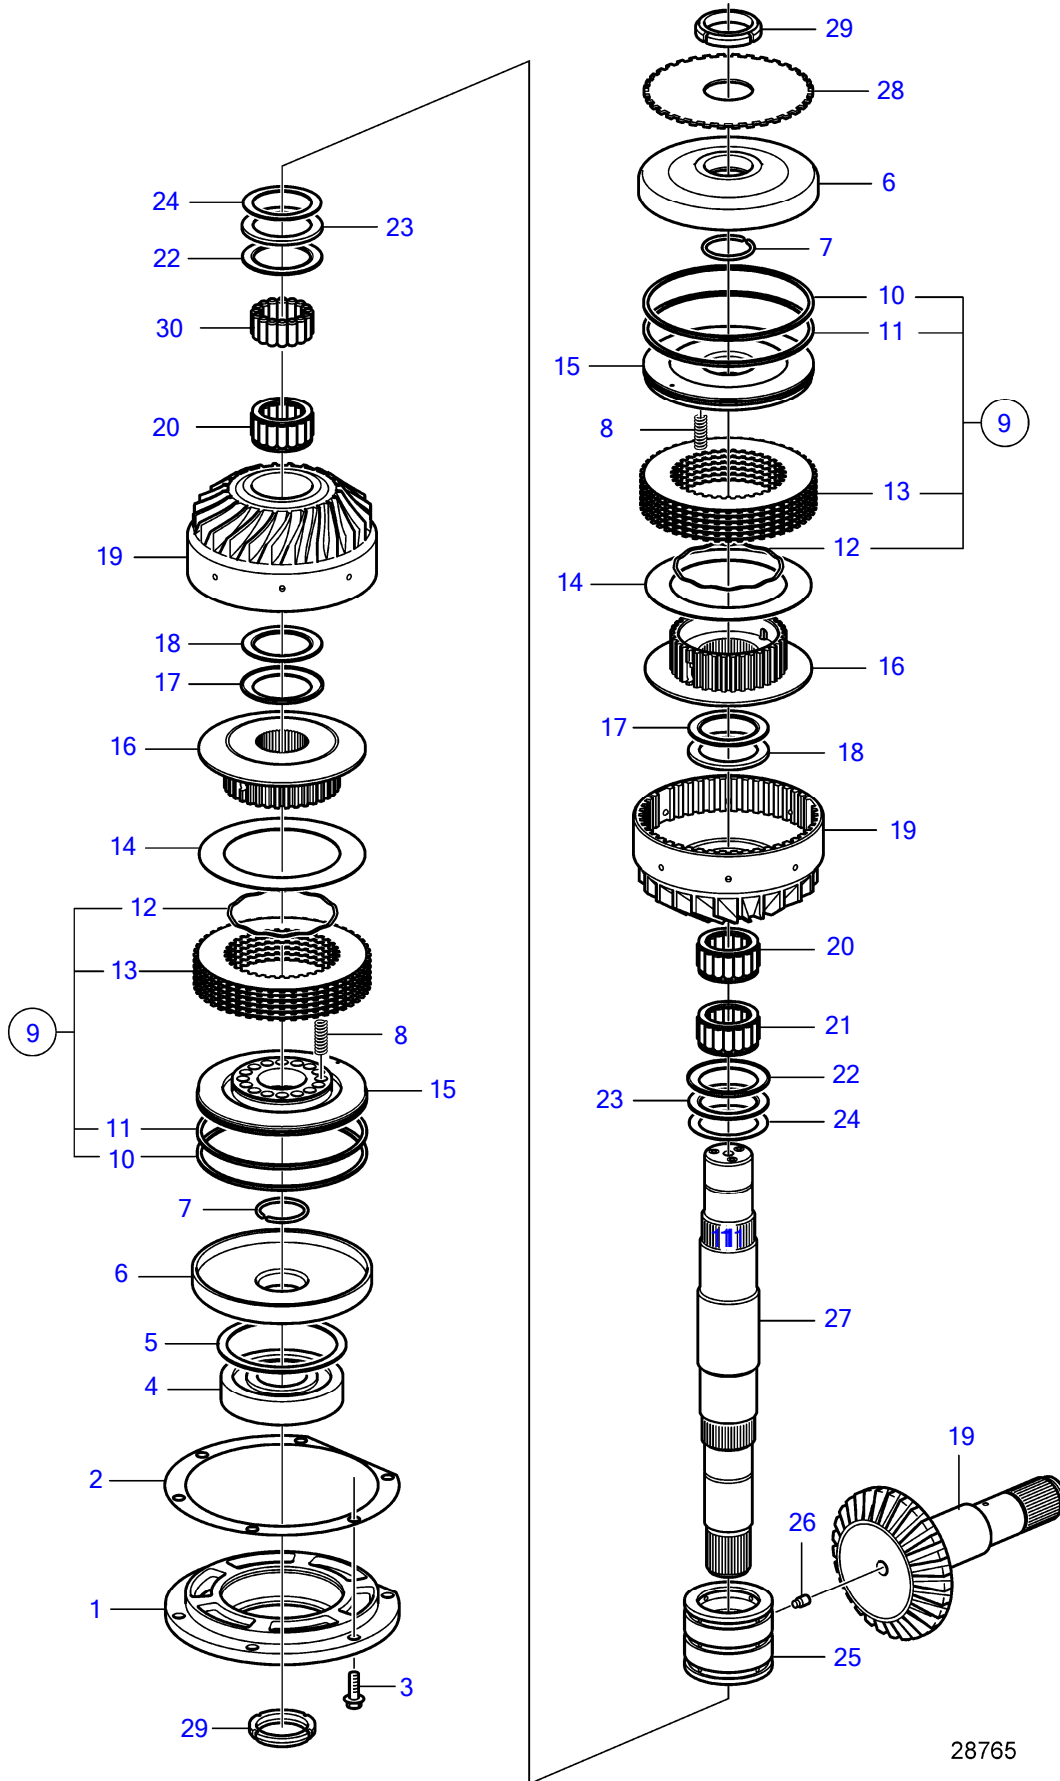

IPS3-C

IPS3-C

REF	PART NO.	QTY	DESCRIPTION	SEE SEC.	NOTES
1	(3818911)	1	Bearing housing		Obsolete part
2	3884689	X	Shim		TH=0.08mm
	3884690	X	Shim		TH=0.13mm
	3884691	X	Shim		TH=0,25mm
3	984755	6	Flange screw		
4	11038	1	Ball bearing		
5	(3883878)	1	Snap ring		Obsolete part
6	3817684	2	Cylinder		
7	3883485	2	Lock ring		
8	872585	32	Spring		
9	22641260	2	Disc kit		
10	994421	2	• O-ring		
11	40005557	2	• Piston ring		
12	21177270	16	• Spring		
13	(21420918)	2	• Disc		Obsolete part
14	21533895	2	Disc spring		
15	21482105	2	Piston		
16	3817680	2	Hub		Replaced by 22933883
	22933883	2	Hub		
17	3817664	2	Thrust washer		
18	184055	2	Needle roller assemb		
19		1	Gear set	41384	
20	990933	2	Needle roller assemb		
21	995126	1	Needle roller assemb		
22	184055	2	Needle roller assemb		
23	3817664	2	Thrust washer		
24	3817666	2	Washer		
25	21697753	1	Bearing shell kit		
26	21790143	1	Set screw		
27	22387422	1	Shaft		Replaced by 22933879
	22933879	1	Shaft		
28	3818303	1	Cam disc		Obsolete part
29	969077	2	Round nut		
30	997713	54	Needle roller		