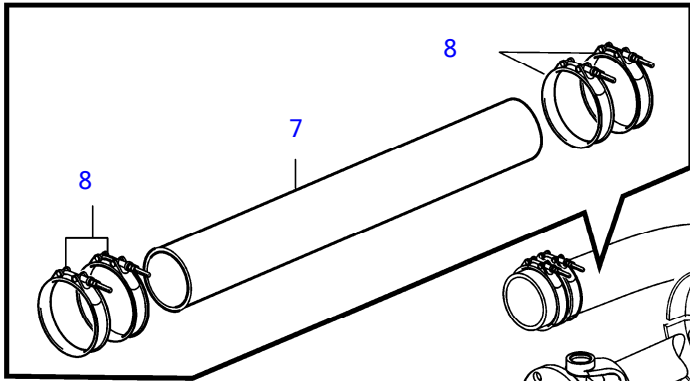

IPS3-C

29325

IPS3-C

REF	PART NO.	QTY	DESCRIPTION	NOTES
1	(21446035)	1	Extension kit	Obsolete part
2	3884083	1	• Propeller shaft, l=std	
3	955897	8	• Washer	
4	984817	8	• Flange screw	
5	21356937	1	• Hose, oil cooler	L=1150mm
6	3889337	1	• Hose, oil cooler	L=1600mm
7	21227460	1	• Exhaust hose	8"
8	21609813	4	• Hose clamp	
9	22023238	1	• Wiring harness	L=1300mm
	22023244	1	• Wiring harness	Option, L=5500mm
10	3840433	6	• Sealing plug	
11	3594042	1	• Wiring harness, power supply	
12	940336	2	• • Terminal	
13	(3588539)	2	• • Protective cap	Obsolete part
14	948211	10	• Cable tie	
15	1075407	1	• Cable tie	
16	994923	16	Six point socket scr	
17	947827	4	Clamp	
18	984733	2	Flange screw	
19	984735	2	Flange screw	
20	843075	2	Spacer sleeve	
21	949747	3	Clamp	