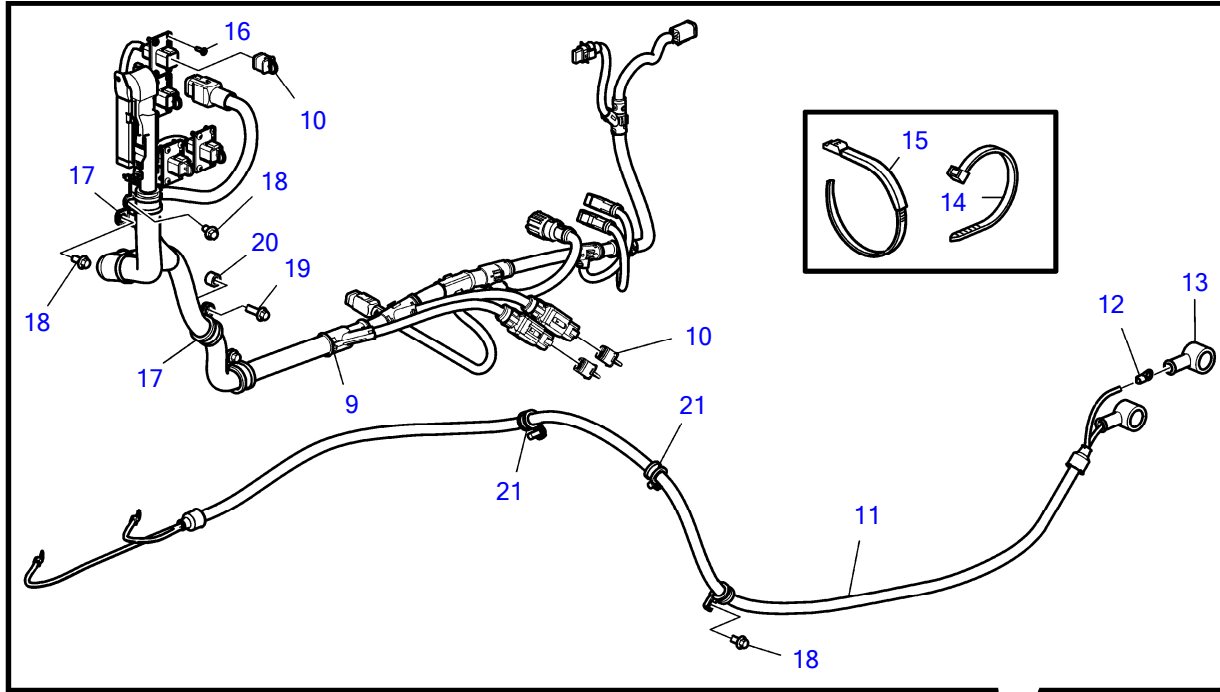

IPS3-C

29325

IPS3-C

REF	PART NO.	QTY	DESCRIPTION	NOTES
1	(21446035)	1	Extension kit	Obsolete part
2	3884083	1	• Propeller shaft, l=std	
3	955897	8	• Washer	
4	984817	8	• Flange screw	
5	21356937	1	• Hose, oil cooler	L=1150mm
6	3889337	1	• Hose, oil cooler	L=1600mm
7	21227460	1	• Exhaust hose	8"
8	21609813	4	• Hose clamp	
9	22023238	1	• Wiring harness	L=1300mm
	22023244	1	• Wiring harness	Option, L=5500mm
10	3840433	6	• Sealing plug	
11	3594042	1	• Wiring harness, power supply	
12	940336	2	• • Terminal	
13	(3588539)	2	• • Protective cap	Obsolete part
14	948211	10	• Cable tie	
15	1075407	1	• Cable tie	
16	994923	16	Six point socket scr	
17	947827	4	Clamp	
18	984733	2	Flange screw	
19	984735	2	Flange screw	
20	843075	2	Spacer sleeve	
21	949747	3	Clamp	