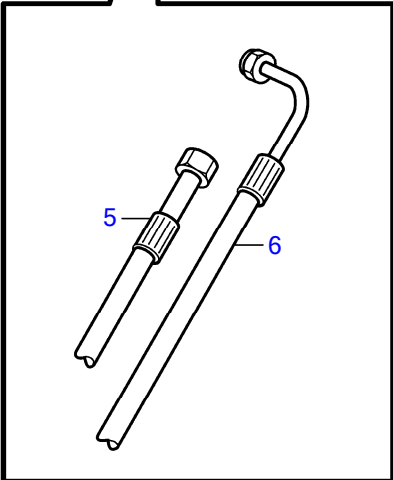

IPS3-C

29325

IPS3-C

REF	PART NO.	QTY	DESCRIPTION	NOTES
1	(21446035)	1	Extension kit	Obsolete part
2	3884083	1	• Propeller shaft, l=std	
3	955897	8	• Washer	
4	984817	8	• Flange screw	
5	21356937	1	• Hose, oil cooler	L=1150mm
6	3889337	1	• Hose, oil cooler	L=1600mm
7	21227460	1	• Exhaust hose	8"
8	21609813	4	• Hose clamp	
9	22023238	1	• Wiring harness	L=1300mm
	22023244	1	• Wiring harness	Option, L=5500mm
10	3840433	6	• Sealing plug	
11	3594042	1	• Wiring harness, power supply	
12	940336	2	• • Terminal	
13	(3588539)	2	• • Protective cap	Obsolete part
14	948211	10	• Cable tie	
15	1075407	1	• Cable tie	
16	994923	16	Six point socket scr	
17	947827	4	Clamp	
18	984733	2	Flange screw	
19	984735	2	Flange screw	
20	843075	2	Spacer sleeve	
21	949747	3	Clamp	