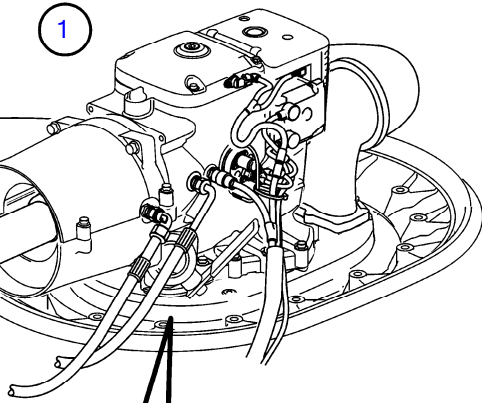

IPS3-C

29325

IPS3-C

REF	PART NO.	QTY	DESCRIPTION	NOTES
1	(21446035)	1	Extension kit	Obsolete part
2	3884083	1	• Propeller shaft, l=std	
3	955897	8	• Washer	
4	984817	8	• Flange screw	
5	21356937	1	• Hose, oil cooler	L=1150mm
6	3889337	1	• Hose, oil cooler	L=1600mm
7	21227460	1	• Exhaust hose	8"
8	21609813	4	• Hose clamp	
9	22023238	1	• Wiring harness	L=1300mm
	22023244	1	• Wiring harness	Option, L=5500mm
10	3840433	6	• Sealing plug	
11	3594042	1	• Wiring harness, power supply	
12	940336	2	• • Terminal	
13	(3588539)	2	• • Protective cap	Obsolete part
14	948211	10	• Cable tie	
15	1075407	1	• Cable tie	
16	994923	16	Six point socket scr	
17	947827	4	Clamp	
18	984733	2	Flange screw	
19	984735	2	Flange screw	
20	843075	2	Spacer sleeve	
21	949747	3	Clamp	