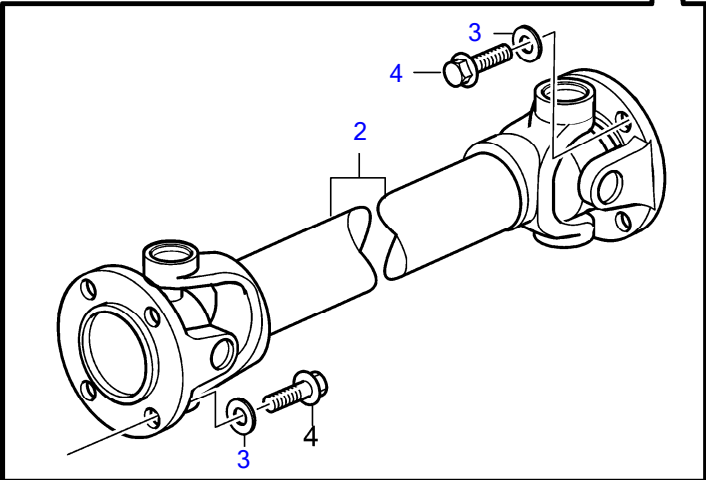

IPS3-C

29325

IPS3-C

REF	PART NO.	QTY	DESCRIPTION	NOTES
1	(21446035)	1	Extension kit	Obsolete part
2	3884083	1	• Propeller shaft, l=std	
3	955897	8	• Washer	
4	984817	8	• Flange screw	
5	21356937	1	• Hose, oil cooler	L=1150mm
6	3889337	1	• Hose, oil cooler	L=1600mm
7	21227460	1	• Exhaust hose	8"
8	21609813	4	• Hose clamp	
9	22023238	1	• Wiring harness	L=1300mm
	22023244	1	• Wiring harness	Option, L=5500mm
10	3840433	6	• Sealing plug	
11	3594042	1	• Wiring harness, power supply	
12	940336	2	• • Terminal	
13	(3588539)	2	• • Protective cap	Obsolete part
14	948211	10	• Cable tie	
15	1075407	1	• Cable tie	
16	994923	16	Six point socket scr	
17	947827	4	Clamp	
18	984733	2	Flange screw	
19	984735	2	Flange screw	
20	843075	2	Spacer sleeve	
21	949747	3	Clamp	