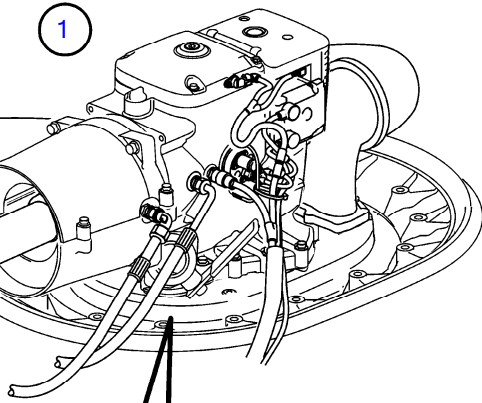

IPS3-C

29325

IPS3-C

REF	PART NO.	QTY	DESCRIPTION	NOTES
1	(21446036)	1	Extension kit	Obsolete part
2	3889350	1	• Propeller shaft	
3	955897	8	• Washer	
4	984817	8	• Flange screw	
5	21356940	1	• Hose, oil cooler	L=2200mm
6	3889337	1	• Hose, oil cooler	L=1600mm
7	21227462	1	• Exhaust hose	8"
8	21609813	4	• Hose clamp	
9	22023239	1	• Wiring harness	L=1700mm
	22023244	1	• Wiring harness	Option, L=5500mm
10	3840433	6	• Sealing plug	
11	3594042	1	• Wiring harness, power supply	
12	940336	2	• • Terminal	
13	(3588539)	2	• • Protective cap	Obsolete part
14	948211	10	• Cable tie	
15	1075407	3	• Cable tie	
16	994923	16	Six point socket scr	
17	947827	4	Clamp	
18	984733	2	Flange screw	
19	984735	2	Flange screw	
20	843075	2	Spacer sleeve	
21	949747	3	Clamp	