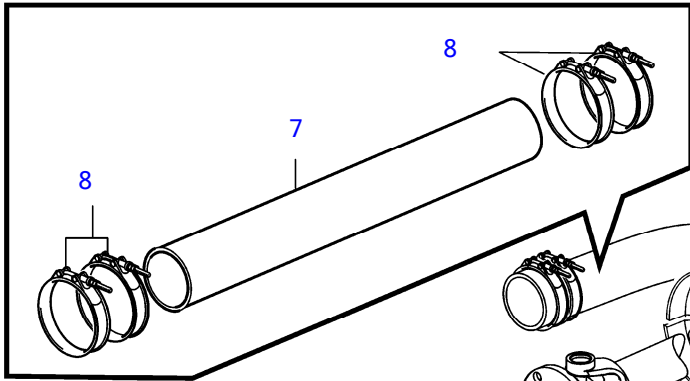

IPS3-C

29325

IPS3-C

REF	PART NO.	QTY	DESCRIPTION	NOTES
1	(21446036)	1	Extension kit	Obsolete part
2	3889350	1	• Propeller shaft	
3	955897	8	• Washer	
4	984817	8	• Flange screw	
5	21356940	1	• Hose, oil cooler	L=2200mm
6	3889337	1	• Hose, oil cooler	L=1600mm
7	21227462	1	• Exhaust hose	8"
8	21609813	4	• Hose clamp	
9	22023239	1	• Wiring harness	L=1700mm
	22023244	1	• Wiring harness	Option, L=5500mm
10	3840433	6	• Sealing plug	
11	3594042	1	• Wiring harness, power supply	
12	940336	2	• • Terminal	
13	(3588539)	2	• • Protective cap	Obsolete part
14	948211	10	• Cable tie	
15	1075407	3	• Cable tie	
16	994923	16	Six point socket scr	
17	947827	4	Clamp	
18	984733	2	Flange screw	
19	984735	2	Flange screw	
20	843075	2	Spacer sleeve	
21	949747	3	Clamp	