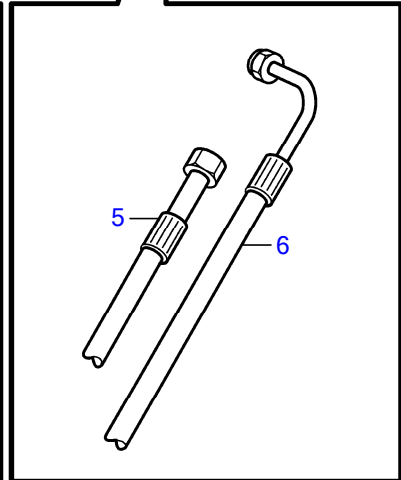

IPS3-C

29325

IPS3-C

REF	PART NO.	QTY	DESCRIPTION	NOTES
1	(21446036)	1	Extension kit	Obsolete part
2	3889350	1	• Propeller shaft	
3	955897	8	• Washer	
4	984817	8	• Flange screw	
5	21356940	1	• Hose, oil cooler	L=2200mm
6	3889337	1	• Hose, oil cooler	L=1600mm
7	21227462	1	• Exhaust hose	8"
8	21609813	4	• Hose clamp	
9	22023239	1	• Wiring harness	L=1700mm
	22023244	1	• Wiring harness	Option, L=5500mm
10	3840433	6	• Sealing plug	
11	3594042	1	• Wiring harness, power supply	
12	940336	2	• • Terminal	
13	(3588539)	2	• • Protective cap	Obsolete part
14	948211	10	• Cable tie	
15	1075407	3	• Cable tie	
16	994923	16	Six point socket scr	
17	947827	4	Clamp	
18	984733	2	Flange screw	
19	984735	2	Flange screw	
20	843075	2	Spacer sleeve	
21	949747	3	Clamp	