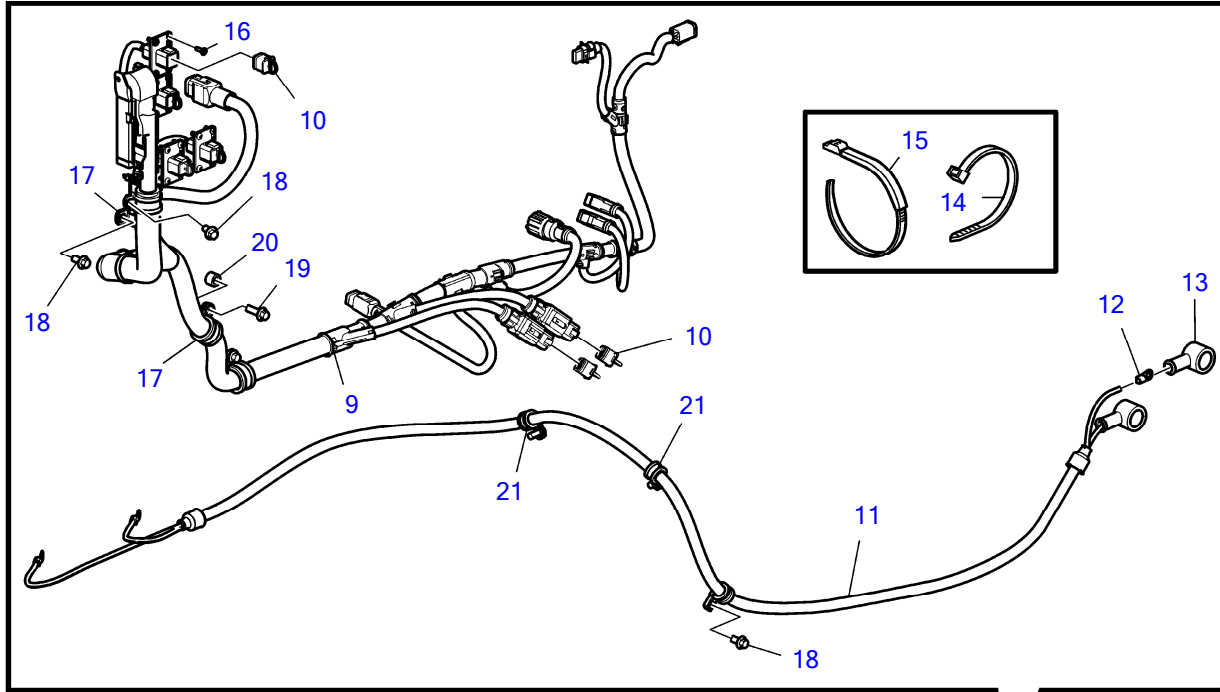

IPS3-C

29325

IPS3-C

REF	PART NO.	QTY	DESCRIPTION	NOTES
1	(21446036)	1	Extension kit	Obsolete part
2	3889350	1	• Propeller shaft	
3	955897	8	• Washer	
4	984817	8	• Flange screw	
5	21356940	1	• Hose, oil cooler	L=2200mm
6	3889337	1	• Hose, oil cooler	L=1600mm
7	21227462	1	• Exhaust hose	8"
8	21609813	4	• Hose clamp	
9	22023239	1	• Wiring harness	L=1700mm
	22023244	1	• Wiring harness	Option, L=5500mm
10	3840433	6	• Sealing plug	
11	3594042	1	• Wiring harness, power supply	
12	940336	2	• • Terminal	
13	(3588539)	2	• • Protective cap	Obsolete part
14	948211	10	• Cable tie	
15	1075407	3	• Cable tie	
16	994923	16	Six point socket scr	
17	947827	4	Clamp	
18	984733	2	Flange screw	
19	984735	2	Flange screw	
20	843075	2	Spacer sleeve	
21	949747	3	Clamp	