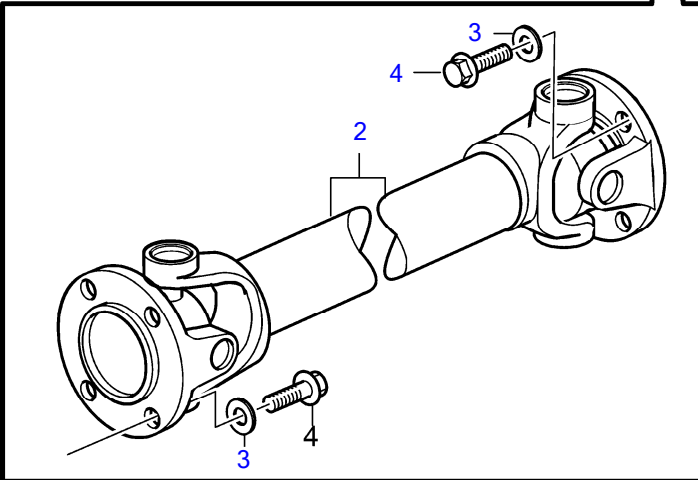

IPS3-C

29325

IPS3-C

REF	PART NO.	QTY	DESCRIPTION	NOTES
1	(21446036)	1	Extension kit	Obsolete part
2	3889350	1	• Propeller shaft	
3	955897	8	• Washer	
4	984817	8	• Flange screw	
5	21356940	1	• Hose, oil cooler	L=2200mm
6	3889337	1	• Hose, oil cooler	L=1600mm
7	21227462	1	• Exhaust hose	8"
8	21609813	4	• Hose clamp	
9	22023239	1	• Wiring harness	L=1700mm
	22023244	1	• Wiring harness	Option, L=5500mm
10	3840433	6	• Sealing plug	
11	3594042	1	• Wiring harness, power supply	
12	940336	2	• • Terminal	
13	(3588539)	2	• • Protective cap	Obsolete part
14	948211	10	• Cable tie	
15	1075407	3	• Cable tie	
16	994923	16	Six point socket scr	
17	947827	4	Clamp	
18	984733	2	Flange screw	
19	984735	2	Flange screw	
20	843075	2	Spacer sleeve	
21	949747	3	Clamp	