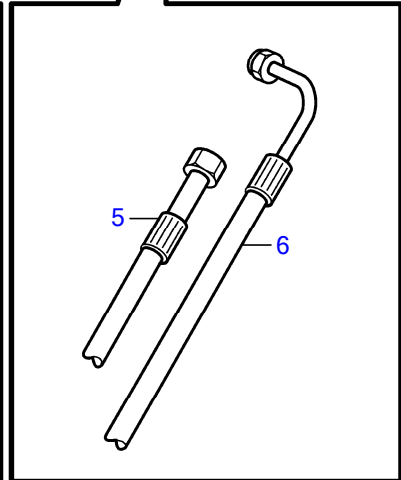

IPS3-C

29325

IPS3-C

REF	PART NO.	QTY	DESCRIPTION	NOTES
1	(21446039)	1	Extension kit	Obsolete part
2	3889353	1	• Propeller shaft	
3	955897	8	• Washer	
4	984817	8	• Flange screw	
5	3889341	1	• Hose, oil cooler	L=3300mm
6	3889340	1	• Hose, oil cooler	L=2800mm
7	21227465	1	• Exhaust hose	8"
8	21609813	4	• Hose clamp	
9	22023242	1	• Wiring harness	L=3100mm
	22023244	1	• Wiring harness	Option, L=5500mm
10	3840433	6	• Sealing plug	
11	3594042	1	• Wiring harness, power supply	
12	940336	2	• • Terminal	
13	(3588539)	2	• • Protective cap	Obsolete part
14	948211	10	• Cable tie	
15	1075407	4	• Cable tie	
16	994923	16	Six point socket scr	
17	947827	4	Clamp	
18	984733	2	Flange screw	
19	984735	2	Flange screw	
20	843075	2	Spacer sleeve	
21	949747	3	Clamp	