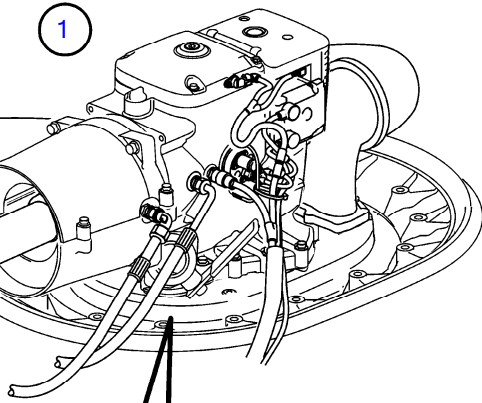

IPS3-C

29325

IPS3-C

REF	PART NO.	QTY	DESCRIPTION	NOTES
1	(21446039)	1	Extension kit	Obsolete part
2	3889353	1	• Propeller shaft	
3	955897	8	• Washer	
4	984817	8	• Flange screw	
5	3889341	1	• Hose, oil cooler	L=3300mm
6	3889340	1	• Hose, oil cooler	L=2800mm
7	21227465	1	• Exhaust hose	8"
8	21609813	4	• Hose clamp	
9	22023242	1	• Wiring harness	L=3100mm
	22023244	1	• Wiring harness	Option, L=5500mm
10	3840433	6	• Sealing plug	
11	3594042	1	• Wiring harness, power supply	
12	940336	2	• • Terminal	
13	(3588539)	2	• • Protective cap	Obsolete part
14	948211	10	• Cable tie	
15	1075407	4	• Cable tie	
16	994923	16	Six point socket scr	
17	947827	4	Clamp	
18	984733	2	Flange screw	
19	984735	2	Flange screw	
20	843075	2	Spacer sleeve	
21	949747	3	Clamp	