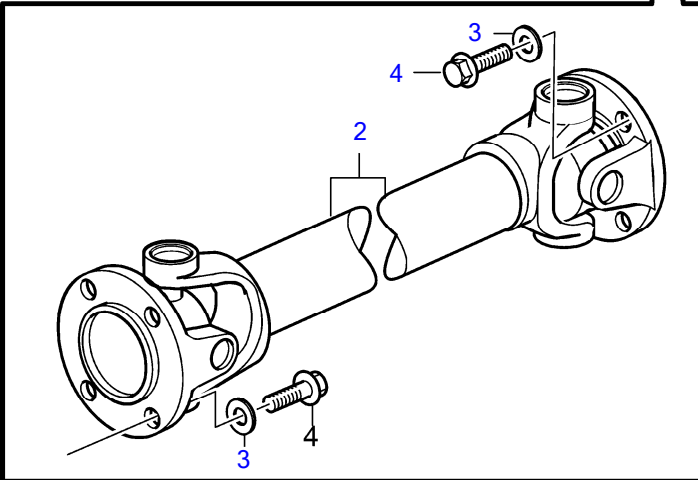

IPS3-C

29325

IPS3-C

REF	PART NO.	QTY	DESCRIPTION	NOTES
1	(21446039)	1	Extension kit	Obsolete part
2	3889353	1	• Propeller shaft	
3	955897	8	• Washer	
4	984817	8	• Flange screw	
5	3889341	1	• Hose, oil cooler	L=3300mm
6	3889340	1	• Hose, oil cooler	L=2800mm
7	21227465	1	• Exhaust hose	8"
8	21609813	4	• Hose clamp	
9	22023242	1	• Wiring harness	L=3100mm
	22023244	1	• Wiring harness	Option, L=5500mm
10	3840433	6	• Sealing plug	
11	3594042	1	• Wiring harness, power supply	
12	940336	2	• • Terminal	
13	(3588539)	2	• • Protective cap	Obsolete part
14	948211	10	• Cable tie	
15	1075407	4	• Cable tie	
16	994923	16	Six point socket scr	
17	947827	4	Clamp	
18	984733	2	Flange screw	
19	984735	2	Flange screw	
20	843075	2	Spacer sleeve	
21	949747	3	Clamp	