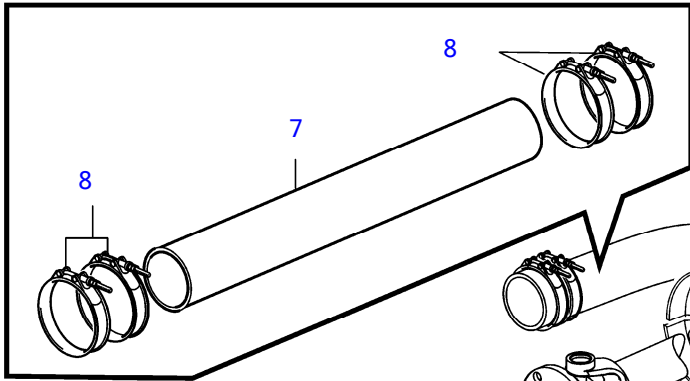

IPS3-C

29325

IPS3-C

REF	PART NO.	QTY	DESCRIPTION	NOTES
1	(21446039)	1	Extension kit	Obsolete part
2	3889353	1	• Propeller shaft	
3	955897	8	• Washer	
4	984817	8	• Flange screw	
5	3889341	1	• Hose, oil cooler	L=3300mm
6	3889340	1	• Hose, oil cooler	L=2800mm
7	21227465	1	• Exhaust hose	8"
8	21609813	4	• Hose clamp	
9	22023242	1	• Wiring harness	L=3100mm
	22023244	1	• Wiring harness	Option, L=5500mm
10	3840433	6	• Sealing plug	
11	3594042	1	• Wiring harness, power supply	
12	940336	2	• • Terminal	
13	(3588539)	2	• • Protective cap	Obsolete part
14	948211	10	• Cable tie	
15	1075407	4	• Cable tie	
16	994923	16	Six point socket scr	
17	947827	4	Clamp	
18	984733	2	Flange screw	
19	984735	2	Flange screw	
20	843075	2	Spacer sleeve	
21	949747	3	Clamp	