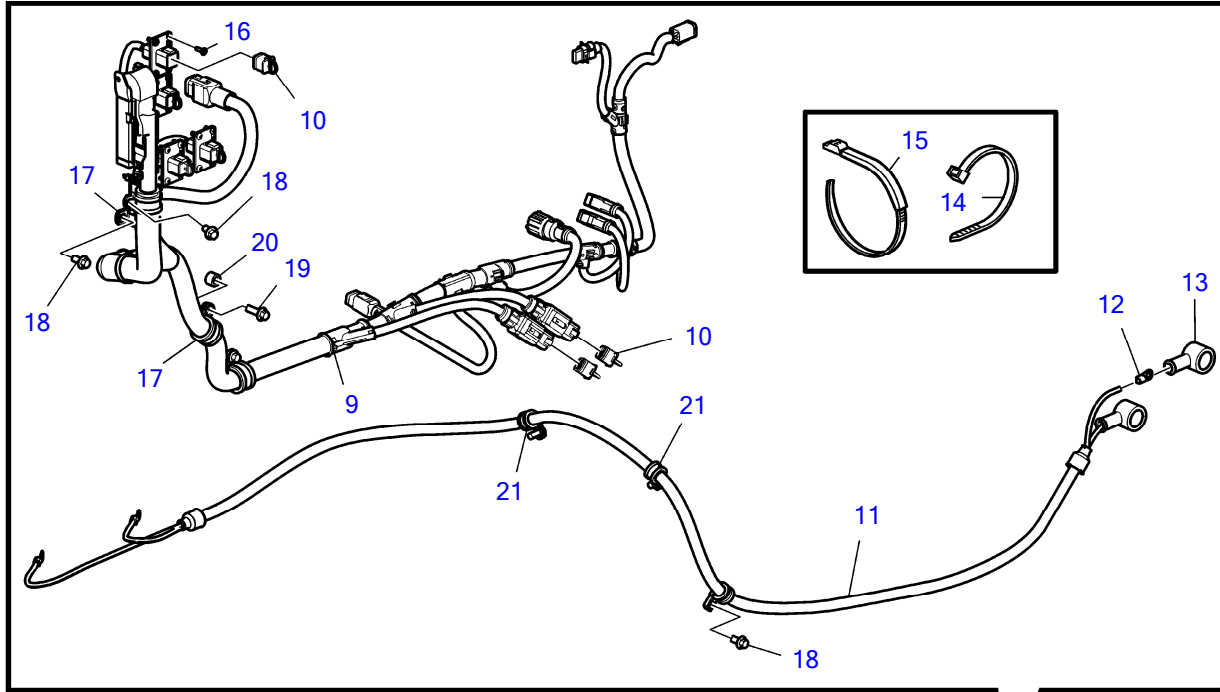

IPS3-C

29325

IPS3-C

REF	PART NO.	QTY	DESCRIPTION	NOTES
1	(21446039)	1	Extension kit	Obsolete part
2	3889353	1	• Propeller shaft	
3	955897	8	• Washer	
4	984817	8	• Flange screw	
5	3889341	1	• Hose, oil cooler	L=3300mm
6	3889340	1	• Hose, oil cooler	L=2800mm
7	21227465	1	• Exhaust hose	8"
8	21609813	4	• Hose clamp	
9	22023242	1	• Wiring harness	L=3100mm
	22023244	1	• Wiring harness	Option, L=5500mm
10	3840433	6	• Sealing plug	
11	3594042	1	• Wiring harness, power supply	
12	940336	2	• • Terminal	
13	(3588539)	2	• • Protective cap	Obsolete part
14	948211	10	• Cable tie	
15	1075407	4	• Cable tie	
16	994923	16	Six point socket scr	
17	947827	4	Clamp	
18	984733	2	Flange screw	
19	984735	2	Flange screw	
20	843075	2	Spacer sleeve	
21	949747	3	Clamp	