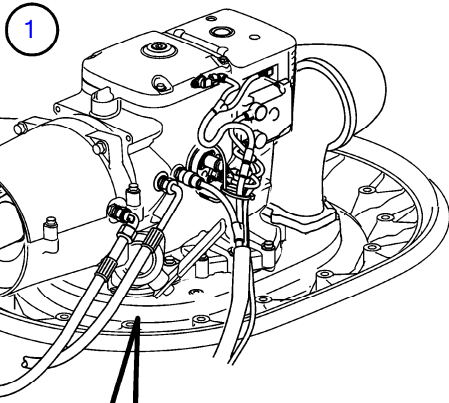

IPS3-C

29325

IPS3-C

REF	PART NO.	QTY	DESCRIPTION	NOTES
1	(21446038)	1	Extension kit	Obsolete part
2	3889352	1	• Propeller shaft	
3	955897	8	• Washer	
4	984817	8	• Flange screw	
5	21356942	1	• Hose, oil cooler	L=3000mm
6	3889339	1	• Hose, oil cooler	L=1800mm
7	21227464	1	• Exhaust hose	8"
8	21609813	4	• Hose clamp	
9	22023241	1	• Wiring harness	L=2600mm
	22023244	1	• Wiring harness	Option, L=5500mm
10	3840433	6	• Sealing plug	
11	3594042	1	• Wiring harness, power supply	
12	940336	2	• • Terminal	
13	(3588539)	2	• • Protective cap	Obsolete part
14	948211	10	• Cable tie	
15	1075407	4	• Cable tie	
16	994923	16	Six point socket scr	
17	947827	4	Clamp	
18	984733	2	Flange screw	
19	984735	2	Flange screw	
20	843075	2	Spacer sleeve	
21	949747	3	Clamp	