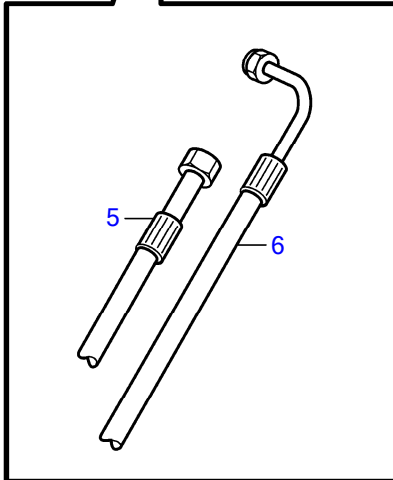

IPS3-C

29325

IPS3-C

REF	PART NO.	QTY	DESCRIPTION	NOTES
1	(21446038)	1	Extension kit	Obsolete part
2	3889352	1	• Propeller shaft	
3	955897	8	• Washer	
4	984817	8	• Flange screw	
5	21356942	1	• Hose, oil cooler	L=3000mm
6	3889339	1	• Hose, oil cooler	L=1800mm
7	21227464	1	• Exhaust hose	8"
8	21609813	4	• Hose clamp	
9	22023241	1	• Wiring harness	L=2600mm
	22023244	1	• Wiring harness	Option, L=5500mm
10	3840433	6	• Sealing plug	
11	3594042	1	• Wiring harness, power supply	
12	940336	2	• • Terminal	
13	(3588539)	2	• • Protective cap	Obsolete part
14	948211	10	• Cable tie	
15	1075407	4	• Cable tie	
16	994923	16	Six point socket scr	
17	947827	4	Clamp	
18	984733	2	Flange screw	
19	984735	2	Flange screw	
20	843075	2	Spacer sleeve	
21	949747	3	Clamp	