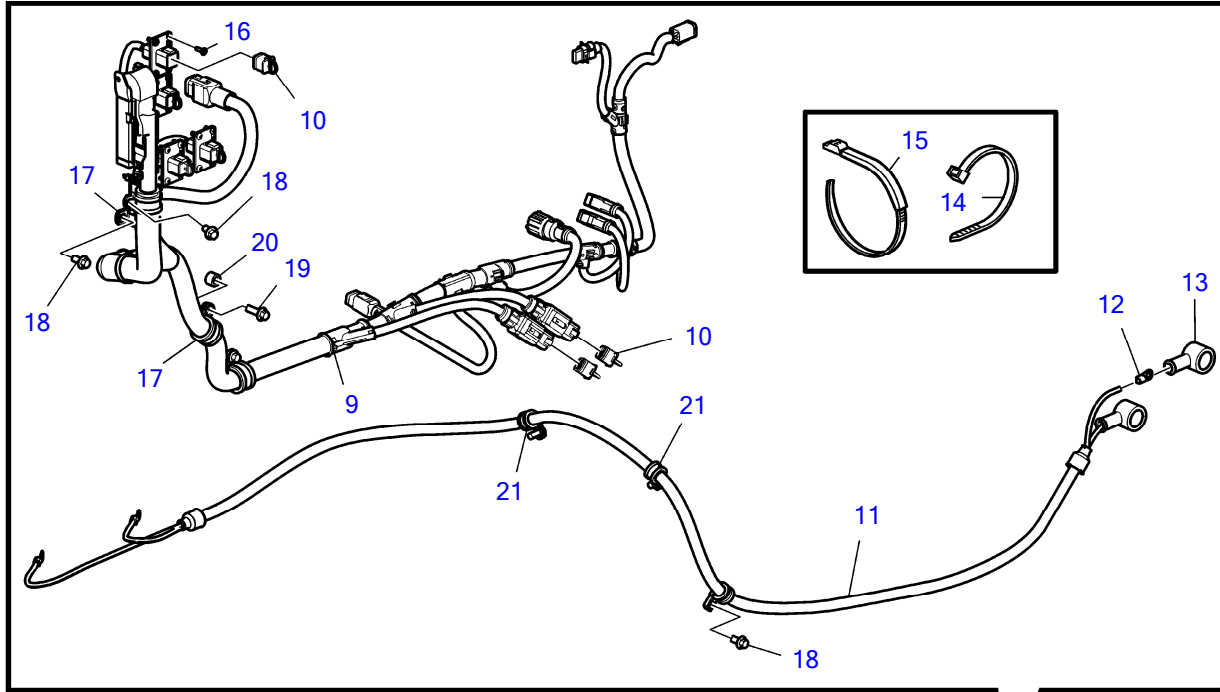

IPS3-C

29325

IPS3-C

REF	PART NO.	QTY	DESCRIPTION	NOTES
1	(21446038)	1	Extension kit	Obsolete part
2	3889352	1	• Propeller shaft	
3	955897	8	• Washer	
4	984817	8	• Flange screw	
5	21356942	1	• Hose, oil cooler	L=3000mm
6	3889339	1	• Hose, oil cooler	L=1800mm
7	21227464	1	• Exhaust hose	8"
8	21609813	4	• Hose clamp	
9	22023241	1	• Wiring harness	L=2600mm
	22023244	1	• Wiring harness	Option, L=5500mm
10	3840433	6	• Sealing plug	
11	3594042	1	• Wiring harness, power supply	
12	940336	2	• • Terminal	
13	(3588539)	2	• • Protective cap	Obsolete part
14	948211	10	• Cable tie	
15	1075407	4	• Cable tie	
16	994923	16	Six point socket scr	
17	947827	4	Clamp	
18	984733	2	Flange screw	
19	984735	2	Flange screw	
20	843075	2	Spacer sleeve	
21	949747	3	Clamp	