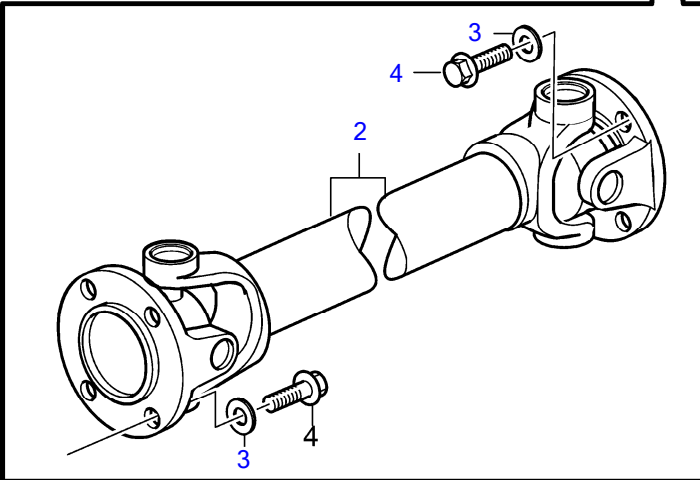

IPS3-C

29325

IPS3-C

REF	PART NO.	QTY	DESCRIPTION	NOTES
1	(21446038)	1	Extension kit	Obsolete part
2	3889352	1	• Propeller shaft	
3	955897	8	• Washer	
4	984817	8	• Flange screw	
5	21356942	1	• Hose, oil cooler	L=3000mm
6	3889339	1	• Hose, oil cooler	L=1800mm
7	21227464	1	• Exhaust hose	8"
8	21609813	4	• Hose clamp	
9	22023241	1	• Wiring harness	L=2600mm
	22023244	1	• Wiring harness	Option, L=5500mm
10	3840433	6	• Sealing plug	
11	3594042	1	• Wiring harness, power supply	
12	940336	2	• • Terminal	
13	(3588539)	2	• • Protective cap	Obsolete part
14	948211	10	• Cable tie	
15	1075407	4	• Cable tie	
16	994923	16	Six point socket scr	
17	947827	4	Clamp	
18	984733	2	Flange screw	
19	984735	2	Flange screw	
20	843075	2	Spacer sleeve	
21	949747	3	Clamp	