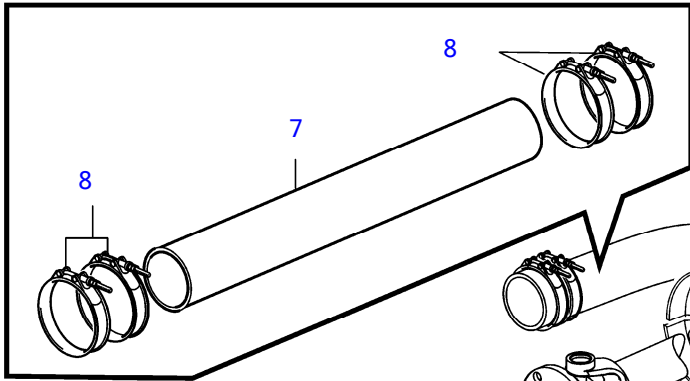

IPS3-C

29325

IPS3-C

REF	PART NO.	QTY	DESCRIPTION	NOTES
1	(21446038)	1	Extension kit	Obsolete part
2	3889352	1	• Propeller shaft	
3	955897	8	• Washer	
4	984817	8	• Flange screw	
5	21356942	1	• Hose, oil cooler	L=3000mm
6	3889339	1	• Hose, oil cooler	L=1800mm
7	21227464	1	• Exhaust hose	8"
8	21609813	4	• Hose clamp	
9	22023241	1	• Wiring harness	L=2600mm
	22023244	1	• Wiring harness	Option, L=5500mm
10	3840433	6	• Sealing plug	
11	3594042	1	• Wiring harness, power supply	
12	940336	2	• • Terminal	
13	(3588539)	2	• • Protective cap	Obsolete part
14	948211	10	• Cable tie	
15	1075407	4	• Cable tie	
16	994923	16	Six point socket scr	
17	947827	4	Clamp	
18	984733	2	Flange screw	
19	984735	2	Flange screw	
20	843075	2	Spacer sleeve	
21	949747	3	Clamp	