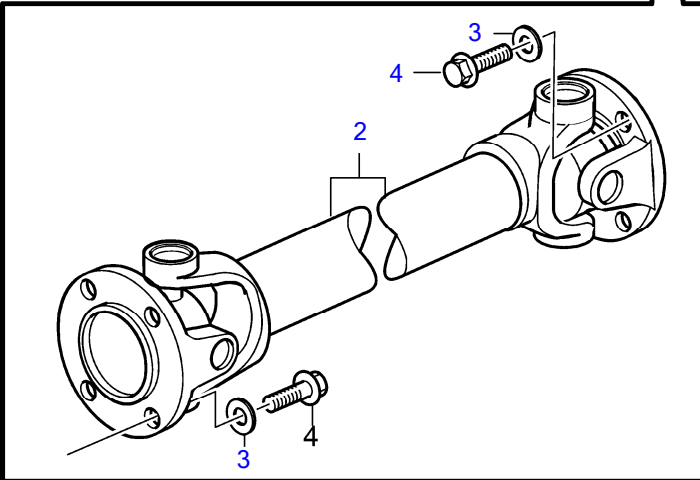

IPS3-C

29325

IPS3-C

REF	PART NO.	QTY	DESCRIPTION	NOTES
1	(21446037)	1	Extension kit	Obsolete part
2	3889351	1	• Propeller shaft	
3	955897	8	• Washer	
4	984817	8	• Flange screw	
5	21356941	1	• Hose, oil cooler	L=2600mm
6	3889338	1	• Hose, oil cooler	L=2000mm
7	21227463	1	• Exhaust hose	8"
8	21609813	4	• Hose clamp	
9	22023240	1	• Wiring harness	L=2200mm
	22023244	1	• Wiring harness	Option, L=5500mm
10	3840433	6	• Sealing plug	
11	3594042	1	• Wiring harness, power supply	
12	940336	2	• • Terminal	
13	(3588539)	2	• • Protective cap	Obsolete part
14	948211	10	• Cable tie	
15	1075407	4	• Cable tie	
16	994923	16	Six point socket scr	
17	947827	4	Clamp	
18	984733	2	Flange screw	
19	984735	2	Flange screw	
20	843075	2	Spacer sleeve	
21	949747	3	Clamp	