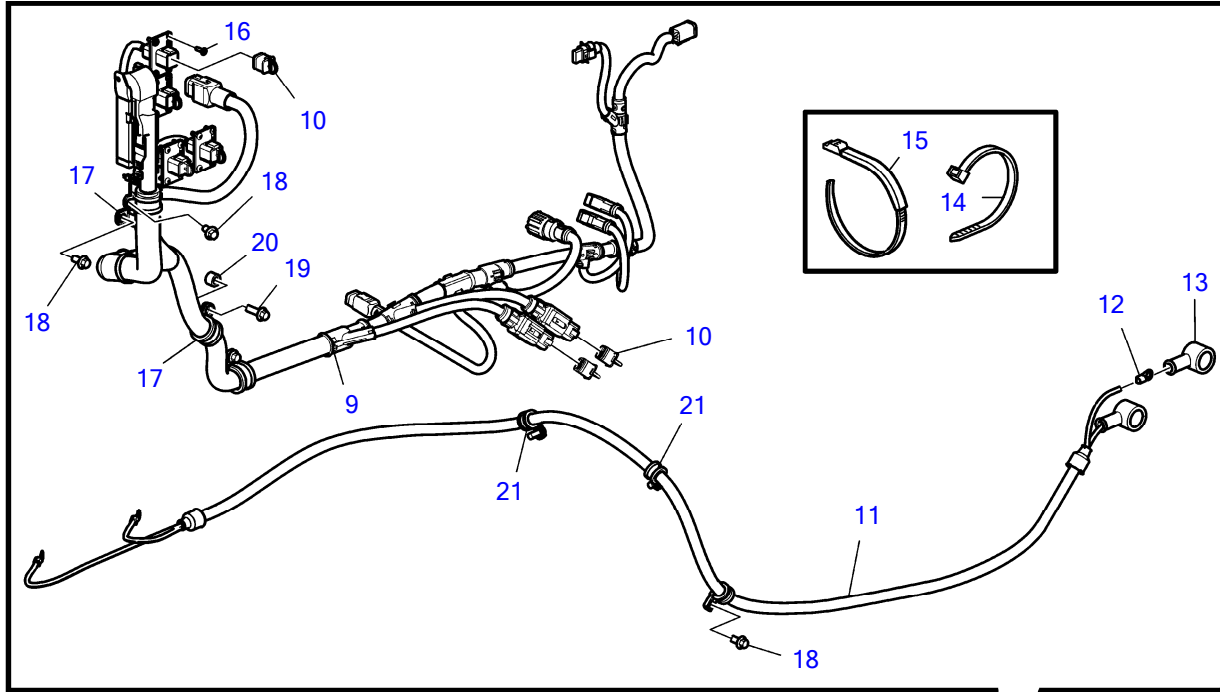

IPS3-C

29325

IPS3-C

REF	PART NO.	QTY	DESCRIPTION	NOTES
1	(21446037)	1	Extension kit	Obsolete part
2	3889351	1	• Propeller shaft	
3	955897	8	• Washer	
4	984817	8	• Flange screw	
5	21356941	1	• Hose, oil cooler	L=2600mm
6	3889338	1	• Hose, oil cooler	L=2000mm
7	21227463	1	• Exhaust hose	8"
8	21609813	4	• Hose clamp	
9	22023240	1	• Wiring harness	L=2200mm
	22023244	1	• Wiring harness	Option, L=5500mm
10	3840433	6	• Sealing plug	
11	3594042	1	• Wiring harness, power supply	
12	940336	2	• • Terminal	
13	(3588539)	2	• • Protective cap	Obsolete part
14	948211	10	• Cable tie	
15	1075407	4	• Cable tie	
16	994923	16	Six point socket scr	
17	947827	4	Clamp	
18	984733	2	Flange screw	
19	984735	2	Flange screw	
20	843075	2	Spacer sleeve	
21	949747	3	Clamp	