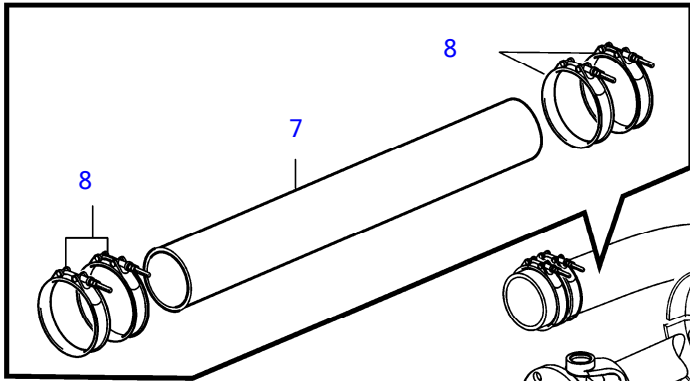

IPS3-C

29325

IPS3-C

REF	PART NO.	QTY	DESCRIPTION	NOTES
1	(21446037)	1	Extension kit	Obsolete part
2	3889351	1	• Propeller shaft	
3	955897	8	• Washer	
4	984817	8	• Flange screw	
5	21356941	1	• Hose, oil cooler	L=2600mm
6	3889338	1	• Hose, oil cooler	L=2000mm
7	21227463	1	• Exhaust hose	8"
8	21609813	4	• Hose clamp	
9	22023240	1	• Wiring harness	L=2200mm
	22023244	1	• Wiring harness	Option, L=5500mm
10	3840433	6	• Sealing plug	
11	3594042	1	• Wiring harness, power supply	
12	940336	2	• • Terminal	
13	(3588539)	2	• • Protective cap	Obsolete part
14	948211	10	• Cable tie	
15	1075407	4	• Cable tie	
16	994923	16	Six point socket scr	
17	947827	4	Clamp	
18	984733	2	Flange screw	
19	984735	2	Flange screw	
20	843075	2	Spacer sleeve	
21	949747	3	Clamp	