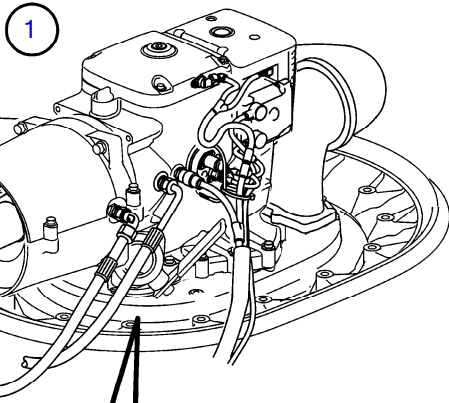

IPS3-C

29325

IPS3-C

REF	PART NO.	QTY	DESCRIPTION	NOTES
1	(21446037)	1	Extension kit	Obsolete part
2	3889351	1	• Propeller shaft	
3	955897	8	• Washer	
4	984817	8	• Flange screw	
5	21356941	1	• Hose, oil cooler	L=2600mm
6	3889338	1	• Hose, oil cooler	L=2000mm
7	21227463	1	• Exhaust hose	8"
8	21609813	4	• Hose clamp	
9	22023240	1	• Wiring harness	L=2200mm
	22023244	1	• Wiring harness	Option, L=5500mm
10	3840433	6	• Sealing plug	
11	3594042	1	• Wiring harness, power supply	
12	940336	2	• • Terminal	
13	(3588539)	2	• • Protective cap	Obsolete part
14	948211	10	• Cable tie	
15	1075407	4	• Cable tie	
16	994923	16	Six point socket scr	
17	947827	4	Clamp	
18	984733	2	Flange screw	
19	984735	2	Flange screw	
20	843075	2	Spacer sleeve	
21	949747	3	Clamp	