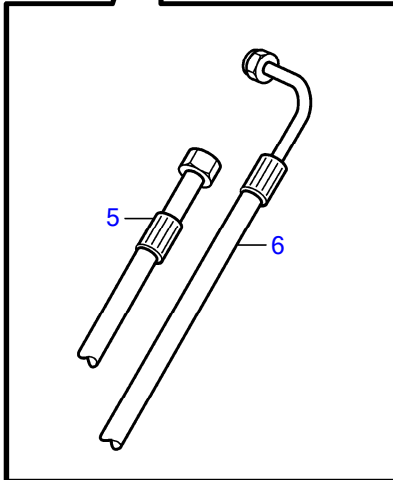

IPS3-C

29325

IPS3-C

REF	PART NO.	QTY	DESCRIPTION	NOTES
1	(21446037)	1	Extension kit	Obsolete part
2	3889351	1	• Propeller shaft	
3	955897	8	• Washer	
4	984817	8	• Flange screw	
5	21356941	1	• Hose, oil cooler	L=2600mm
6	3889338	1	• Hose, oil cooler	L=2000mm
7	21227463	1	• Exhaust hose	8"
8	21609813	4	• Hose clamp	
9	22023240	1	• Wiring harness	L=2200mm
	22023244	1	• Wiring harness	Option, L=5500mm
10	3840433	6	• Sealing plug	
11	3594042	1	• Wiring harness, power supply	
12	940336	2	• • Terminal	
13	(3588539)	2	• • Protective cap	Obsolete part
14	948211	10	• Cable tie	
15	1075407	4	• Cable tie	
16	994923	16	Six point socket scr	
17	947827	4	Clamp	
18	984733	2	Flange screw	
19	984735	2	Flange screw	
20	843075	2	Spacer sleeve	
21	949747	3	Clamp	