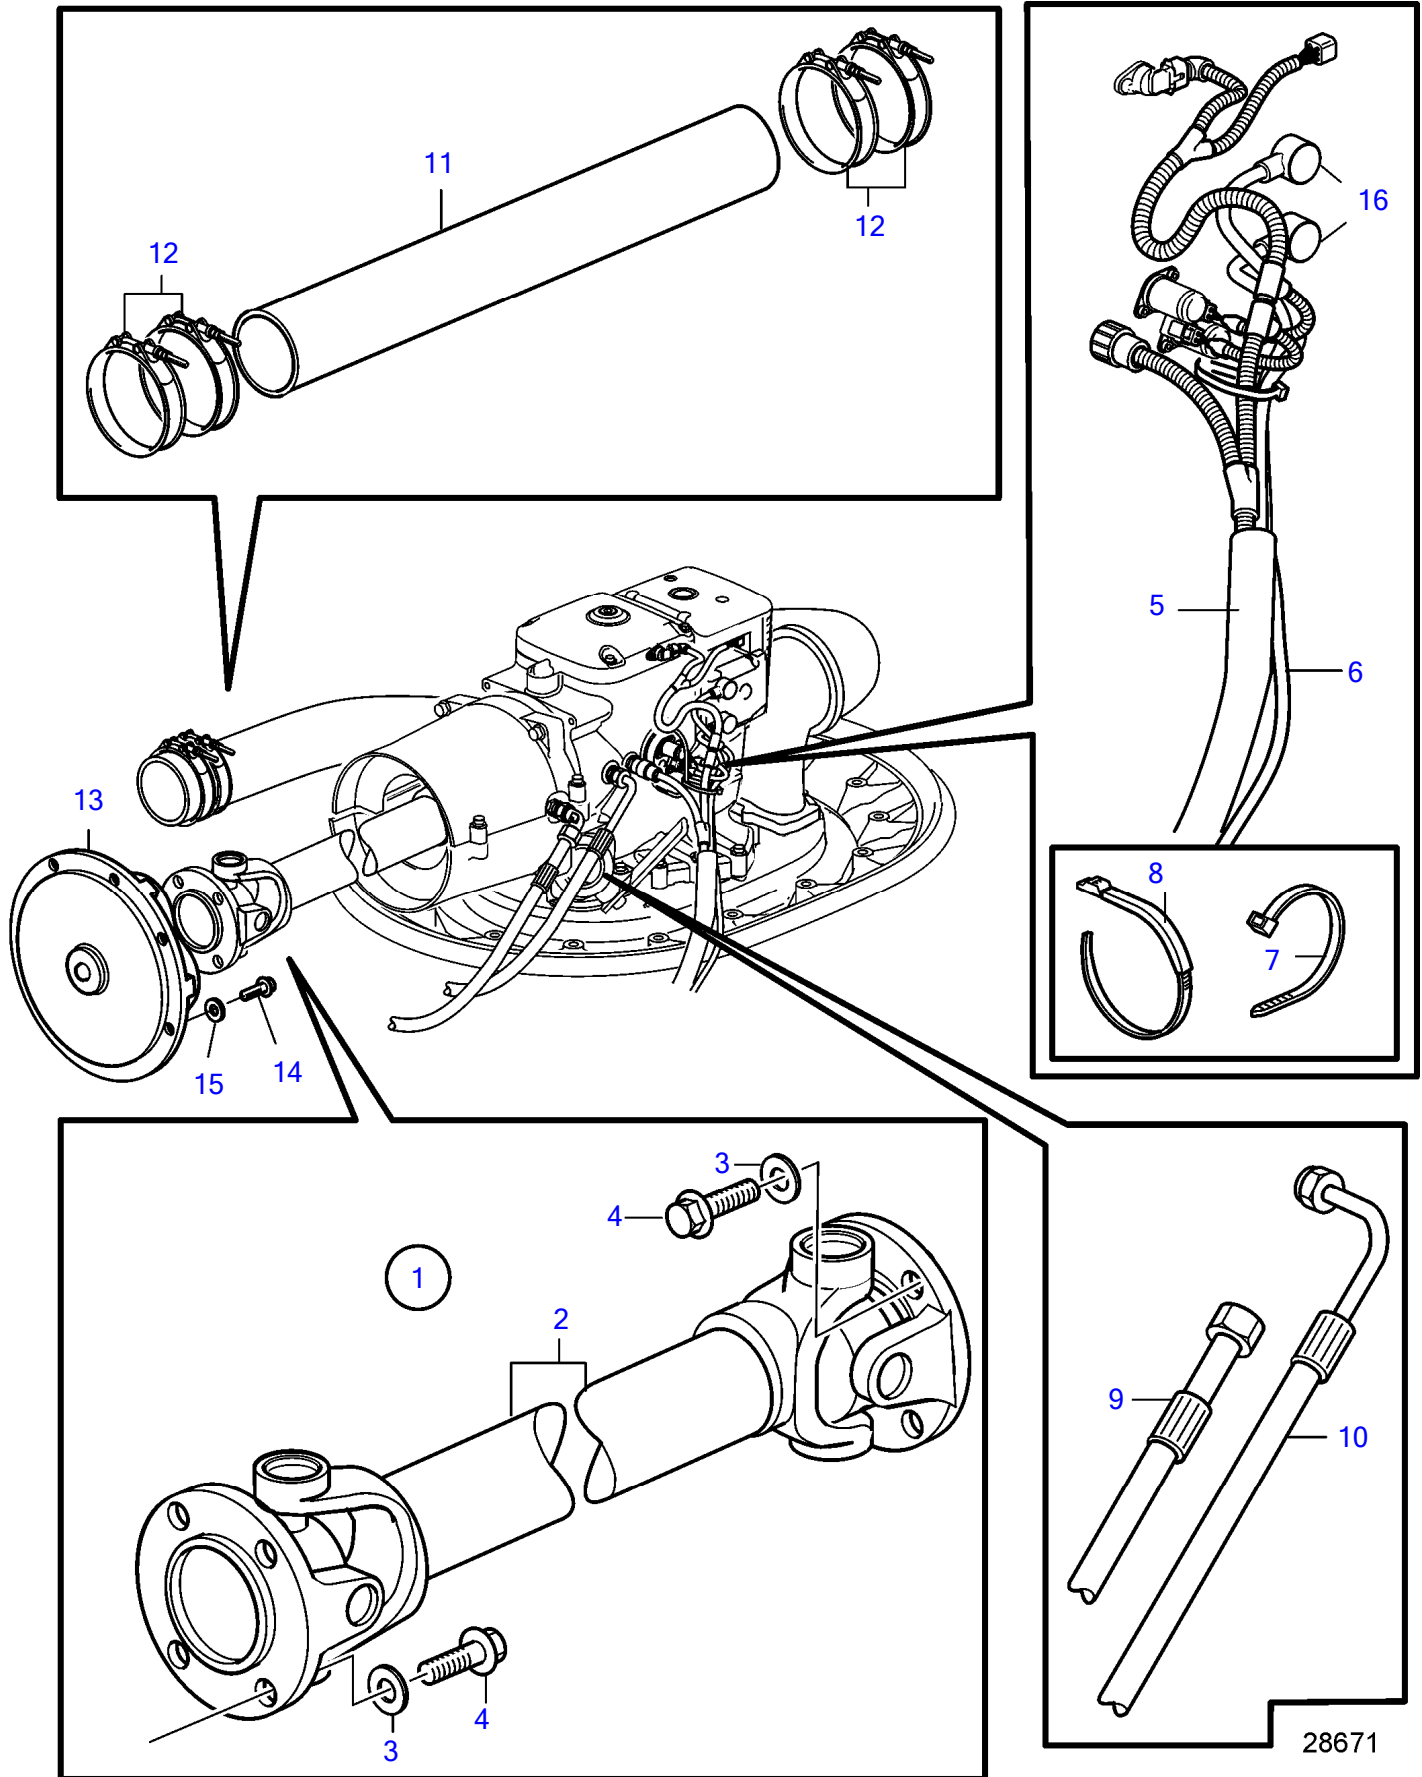

IPS3-A

IPS3-A

REF	PART NO.	QTY	DESCRIPTION	NOTES
1	(21446040)	1	Extension kit	Obsolete part
2	3889354	1	• Propeller shaft	
3	965194	8	• Flange screw	
4	955897	8	• Washer	
5	21493370	1	• Wiring harness	SN-3950001772, L=3500mm
	22023242	1	• Wiring harness	SN3950001773-, L=3500mm
	22023244	1	• Wiring harness	Option, L=5500mm
6	3594042	1	• Wiring harness, power supply	
7	948211	10	• Cable tie	
8	1075407	1	• Cable tie	
9	21356943	1	• Hose, oil cooler	L=3800mm
10	3889341	1	• Hose, oil cooler	L=3300mm
11	21227466	1	• Exhaust hose	8"
12	21609813	4	• Hose clamp	
13	22220710	1	Flexible coupling	Replaced by 22183980
	22183980	1	Flexible coupling	
14	959259	8	Hex. socket screw	
15	18634	8	Washer	
16	(3588539)	2	Protective cap	Obsolete part