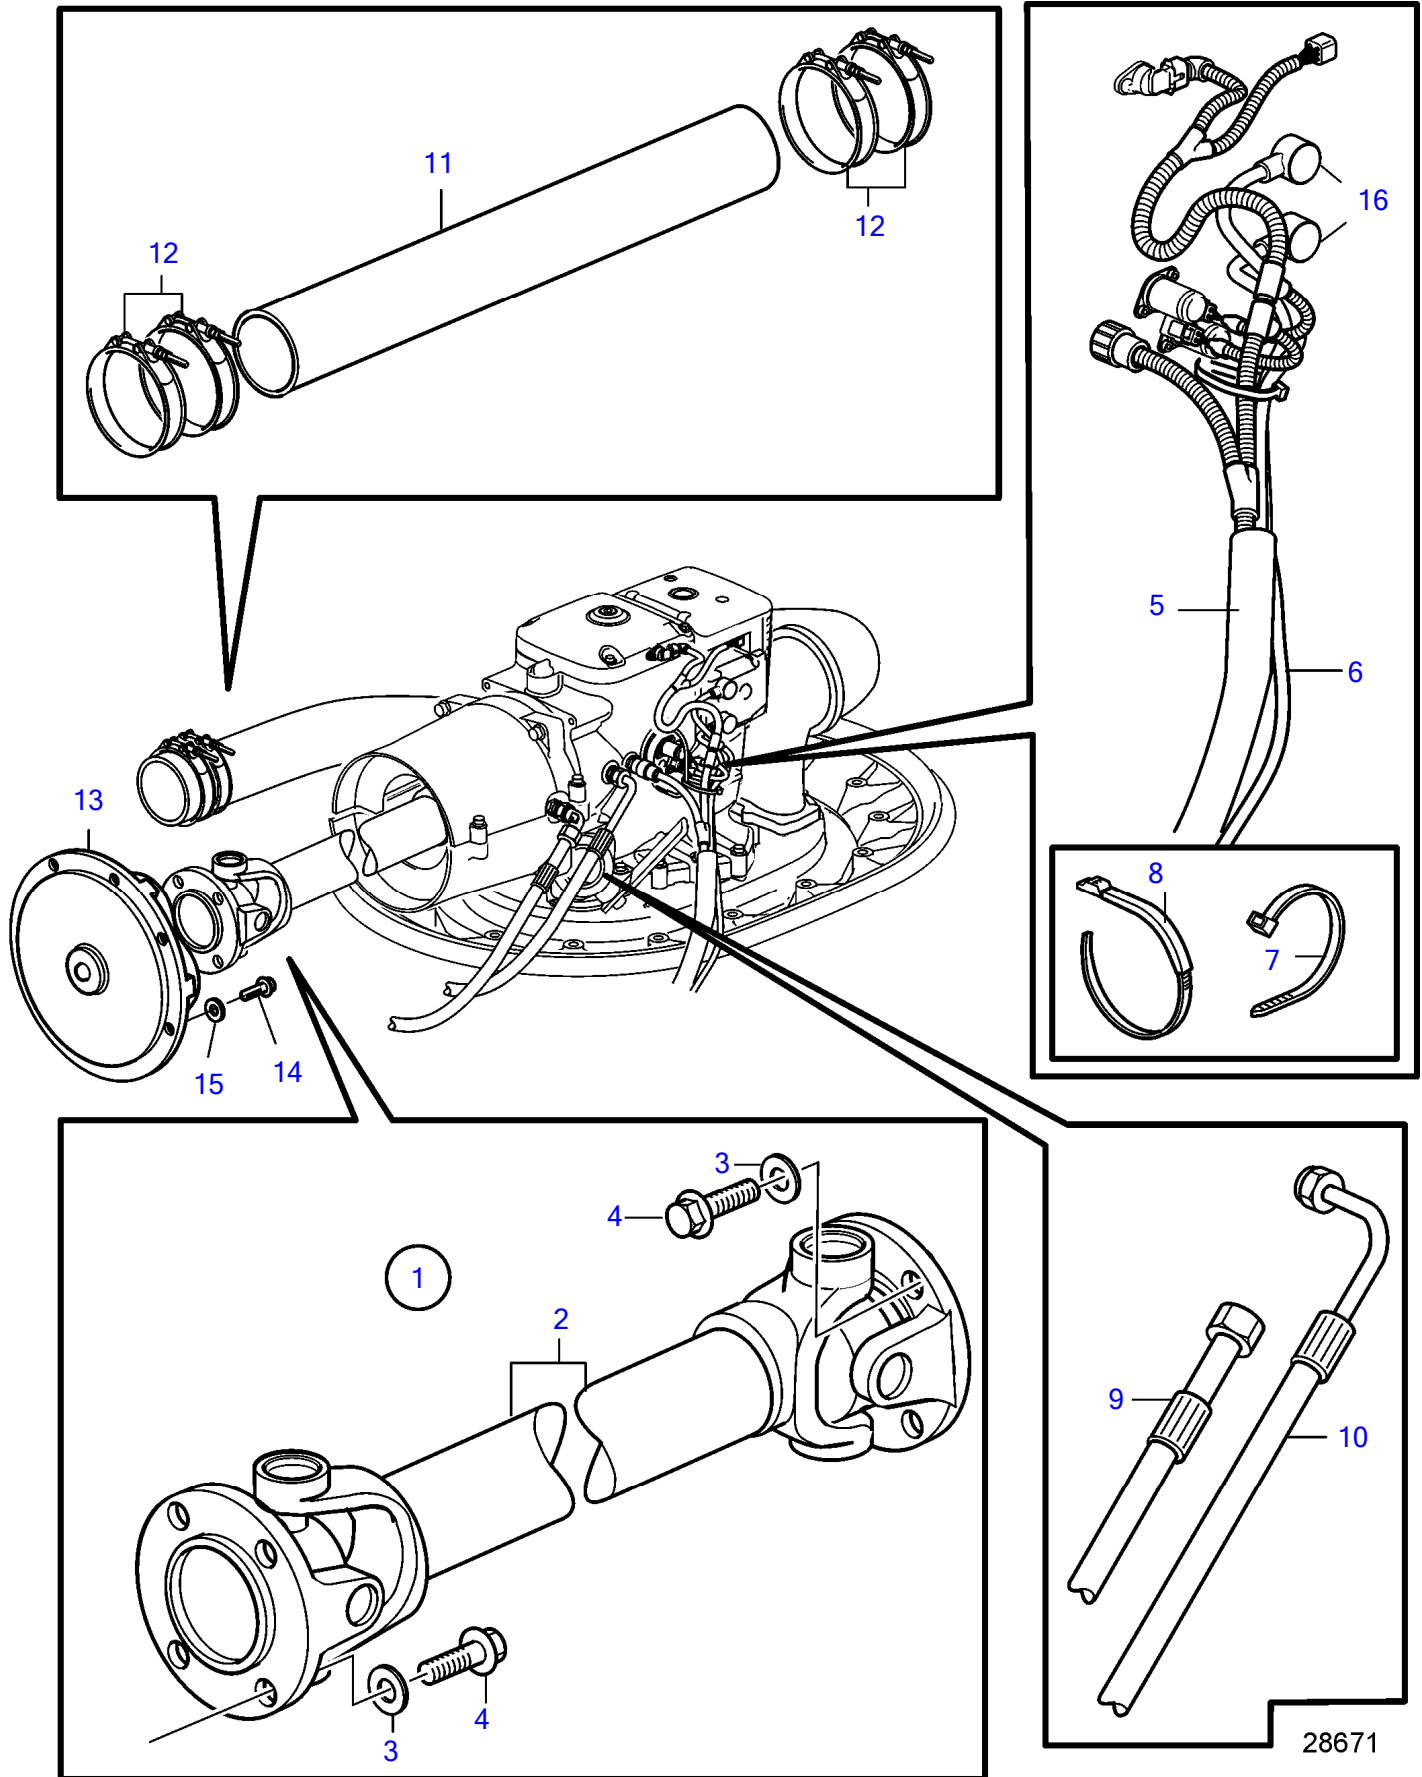

IPS3-A

IPS3-A

REF	PART NO.	QTY	DESCRIPTION	NOTES
1	(21446038)	1	Extension kit	Obsolete part
2	3889352	1	• Propeller shaft	
3	955897	8	• Washer	
4	965194	8	• Flange screw	
5	21493368	1	• Wiring harness	SN-3950001772, L=2600mm
	22023241	1	• Wiring harness	SN3950001773-, L=2600mm
	22023244	1	• Wiring harness	Option, L=5500mm
6	3594042	1	• Wiring harness, power supply	
7	948211	10	• Cable tie	
8	1075407	1	• Cable tie	
9	21356942	1	• Hose, oil cooler	L=3000mm
10	3889339	1	• Hose, oil cooler	L=1800mm
11	21227464	1	• Exhaust hose	8"
12	21609813	4	• Hose clamp	
13	22220710	1	Flexible coupling	Replaced by 22183980
	22183980	1	Flexible coupling	
14	959259	8	Hex. socket screw	
15	18634	8	Washer	
16	(3588539)	2	Protective cap	Obsolete part