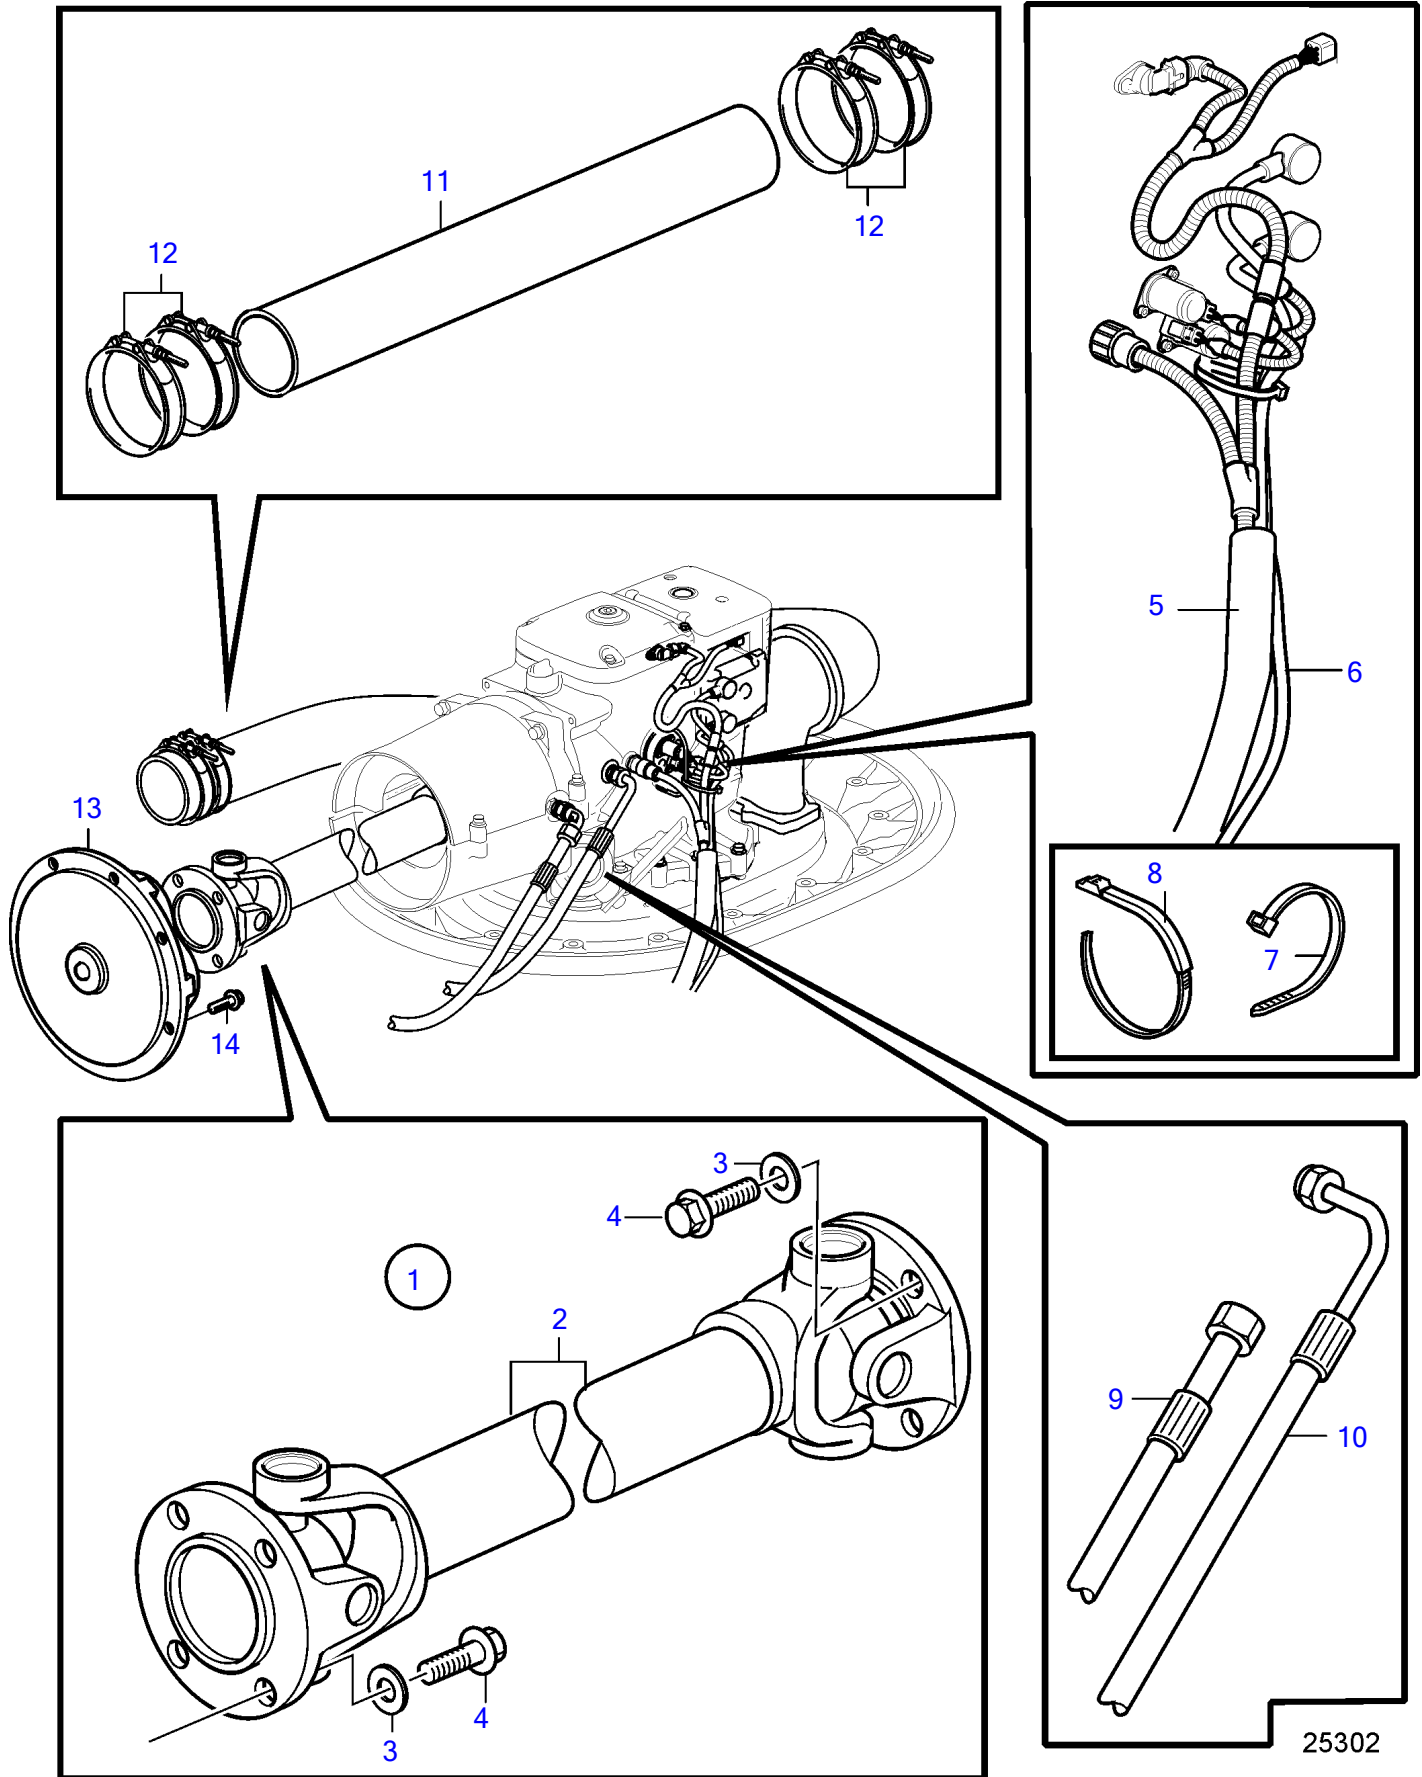

IPS3-A

IPS3-A

REF	PART NO.	QTY	DESCRIPTION	NOTES
1	(21446037)	1	Extension kit	Obsolete part
2	3889351	1	• Propeller shaft	
3	955897	8	• Washer	
4	965194	8	• Flange screw	
5	21493367	1	• Wiring harness	SN-3950001772, L=2200mm
	22023240	1	• Wiring harness	SN3950001773-, L=2200mm
	22023244	1	• Wiring harness	Option, L=5500mm
6	3594042	1	• Wiring harness, power supply	
7	948211	10	• Cable tie	
8	1075407	1	• Cable tie	
9	21356941	1	• Hose, oil cooler	L=2600mm
10	3889338	1	• Hose, oil cooler	L=2000mm
11	21227463	1	• Exhaust hose	8"
12	21609813	4	• Hose clamp	
13	22220710	1	Flexible coupling	
14	965195	8	Flange screw	