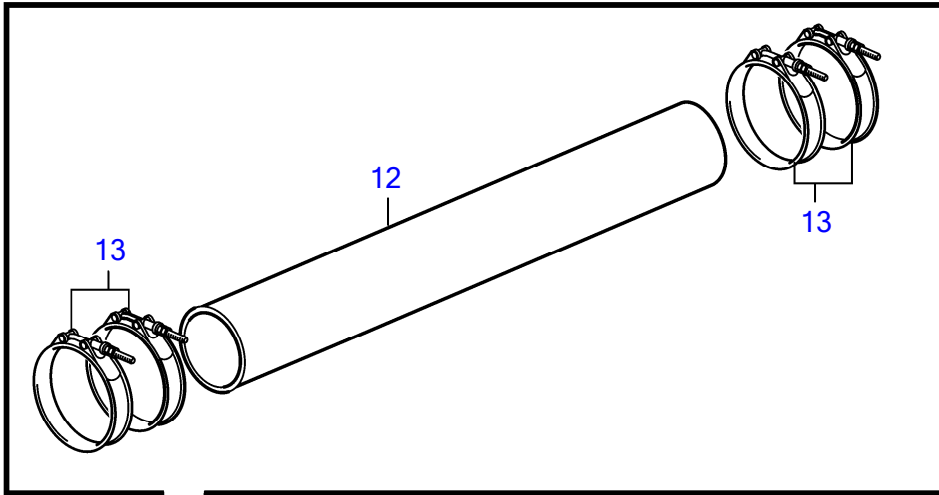

IPS20-D

IPS20-D

REF	PART NO.	QTY	DESCRIPTION	NOTES
1		1	Extension kit	Obsolete part
2	3889354	1	• Propeller shaft	
3	984817	8	• Flange screw	
4	955897	8	• Washer	
5	22023230	1	• Wiring harness	L=3500mm
	22023231	1	• Wiring harness	Option, L=5500mm
6	3594040	1	• Wiring harness, power supply	L=2000mm
	3594042	1	• Wiring harness, power supply	L=5000mm
7	(3588539)	2	• • Protective cap	Obsolete part
8	948211	10	• Cable tie	
9	1075407	1	• Cable tie	
10	3889340	1	• Hose, oil cooler	L=2800mm
11	3889340	1	• Hose, oil cooler	L=2800mm
12	1140672	1	• Exhaust hose	6"
13	3595350	4	• Hose clamp	