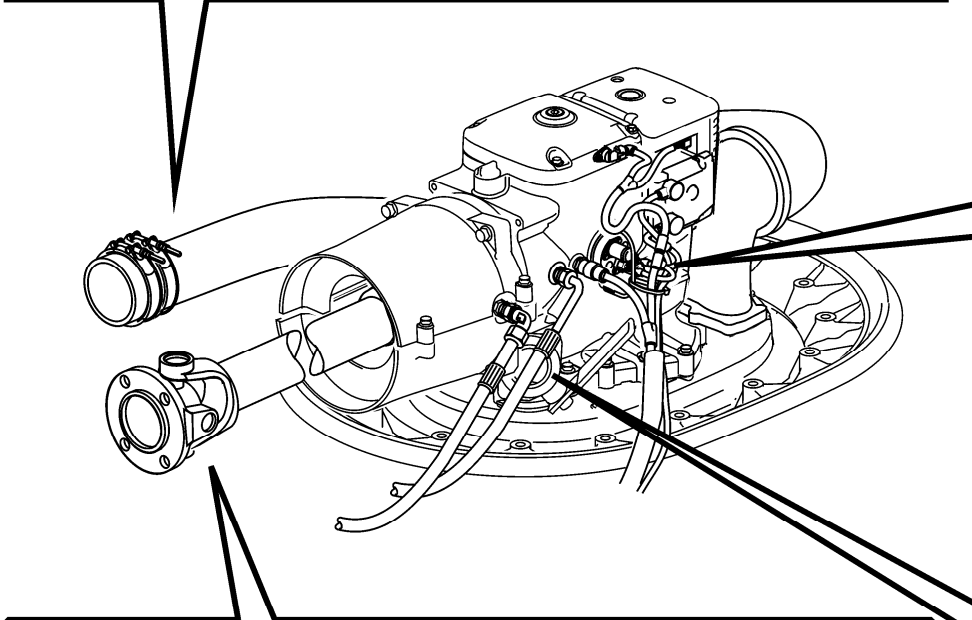

IPS20-D

IPS20-D

REF	PART NO.	QTY	DESCRIPTION	NOTES
1		1	Extension kit	Obsolete part
2	3889354	1	• Propeller shaft	
3	984817	8	• Flange screw	
4	955897	8	• Washer	
5	22023230	1	• Wiring harness	L=3500mm
	22023231	1	• Wiring harness	Option, L=5500mm
6	3594040	1	• Wiring harness, power supply	L=2000mm
	3594042	1	• Wiring harness, power supply	L=5000mm
7	(3588539)	2	• • Protective cap	Obsolete part
8	948211	10	• Cable tie	
9	1075407	1	• Cable tie	
10	3889340	1	• Hose, oil cooler	L=2800mm
11	3889340	1	• Hose, oil cooler	L=2800mm
12	1140672	1	• Exhaust hose	6"
13	3595350	4	• Hose clamp	