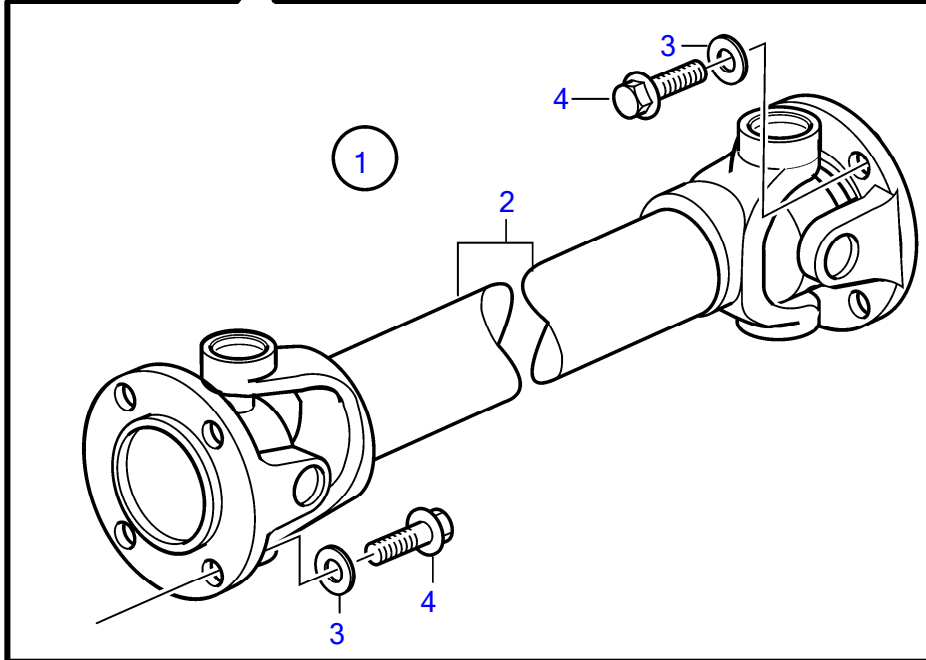

IPS20-D

IPS20-D

REF	PART NO.	QTY	DESCRIPTION	NOTES
1		1	Extension kit	Obsolete part
2	3889354	1	• Propeller shaft	
3	984817	8	• Flange screw	
4	955897	8	• Washer	
5	22023230	1	• Wiring harness	L=3500mm
	22023231	1	• Wiring harness	Option, L=5500mm
6	3594040	1	• Wiring harness, power supply	L=2000mm
	3594042	1	• Wiring harness, power supply	L=5000mm
7	(3588539)	2	• • Protective cap	Obsolete part
8	948211	10	• Cable tie	
9	1075407	1	• Cable tie	
10	3889340	1	• Hose, oil cooler	L=2800mm
11	3889340	1	• Hose, oil cooler	L=2800mm
12	1140672	1	• Exhaust hose	6"
13	3595350	4	• Hose clamp	