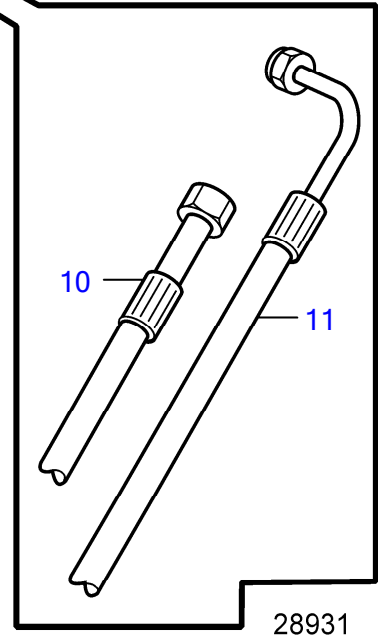

IPS20-D

IPS20-D

REF	PART NO.	QTY	DESCRIPTION	NOTES
1		1	Extension kit	Obsolete part
2	3889354	1	• Propeller shaft	
3	984817	8	• Flange screw	
4	955897	8	• Washer	
5	22023230	1	• Wiring harness	L=3500mm
	22023231	1	• Wiring harness	Option, L=5500mm
6	3594040	1	• Wiring harness, power supply	L=2000mm
	3594042	1	• Wiring harness, power supply	L=5000mm
7	(3588539)	2	• • Protective cap	Obsolete part
8	948211	10	• Cable tie	
9	1075407	1	• Cable tie	
10	3889340	1	• Hose, oil cooler	L=2800mm
11	3889340	1	• Hose, oil cooler	L=2800mm
12	1140672	1	• Exhaust hose	6"
13	3595350	4	• Hose clamp	