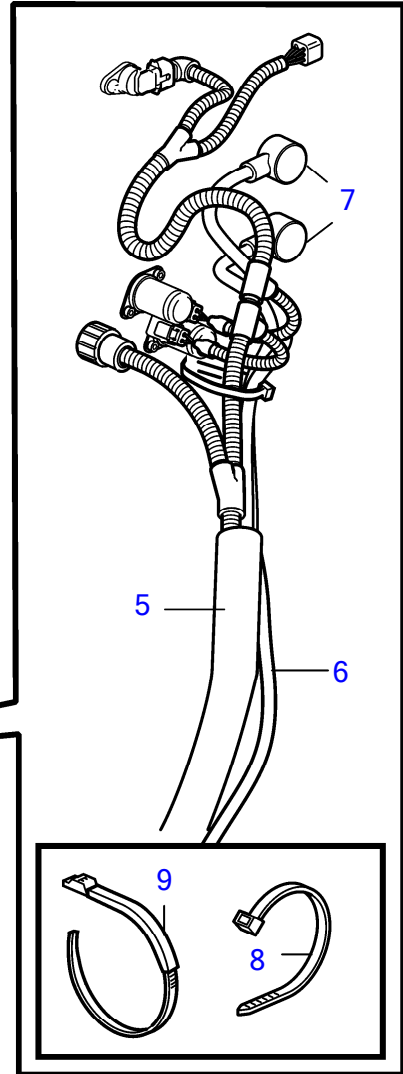

IPS20-D

IPS20-D

REF	PART NO.	QTY	DESCRIPTION	NOTES
1		1	Extension kit	Obsolete part
2	3889354	1	• Propeller shaft	
3	984817	8	• Flange screw	
4	955897	8	• Washer	
5	22023230	1	• Wiring harness	L=3500mm
	22023231	1	• Wiring harness	Option, L=5500mm
6	3594040	1	• Wiring harness, power supply	L=2000mm
	3594042	1	• Wiring harness, power supply	L=5000mm
7	(3588539)	2	• • Protective cap	Obsolete part
8	948211	10	• Cable tie	
9	1075407	1	• Cable tie	
10	3889340	1	• Hose, oil cooler	L=2800mm
11	3889340	1	• Hose, oil cooler	L=2800mm
12	1140672	1	• Exhaust hose	6"
13	3595350	4	• Hose clamp	