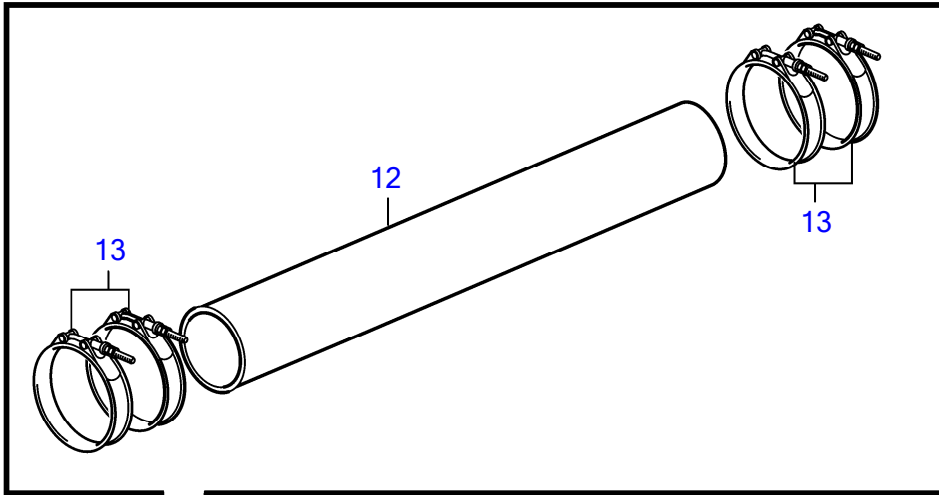

IPS20-D

28931

IPS20-D

REF	PART NO.	QTY	DESCRIPTION	NOTES
1		1	Extension kit	Obsolete part
2	3889351	1	• Propeller shaft	
3	955897	8	• Washer	
4	984817	8	• Flange screw	
5	22023228	1	• Wiring harness	L=2600mm
	22023231	1	• Wiring harness	Option, L=5500mm
6	3594040	1	• Wiring harness, power supply	L=2000mm
	3594042	1	• Wiring harness, power supply	L=5000mm
7	(3588539)	2	• • Protective cap	Obsolete part
8	948211	10	• Cable tie	
9	1075407	1	• Cable tie	
10	3889337	1	• Hose, oil cooler	L=1600mm
11	3889337	1	• Hose, oil cooler	L=1600mm
12	1140672	1	• Exhaust hose	6"
13	3595350	4	• Hose clamp	