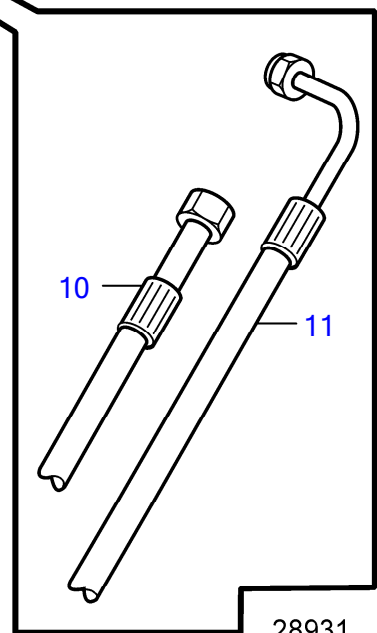

IPS20-D

28931

IPS20-D

REF	PART NO.	QTY	DESCRIPTION	NOTES
1		1	Extension kit	Obsolete part
2	3889351	1	• Propeller shaft	
3	955897	8	• Washer	
4	984817	8	• Flange screw	
5	22023228	1	• Wiring harness	L=2600mm
	22023231	1	• Wiring harness	Option, L=5500mm
6	3594040	1	• Wiring harness, power supply	L=2000mm
	3594042	1	• Wiring harness, power supply	L=5000mm
7	(3588539)	2	• • Protective cap	Obsolete part
8	948211	10	• Cable tie	
9	1075407	1	• Cable tie	
10	3889337	1	• Hose, oil cooler	L=1600mm
11	3889337	1	• Hose, oil cooler	L=1600mm
12	1140672	1	• Exhaust hose	6"
13	3595350	4	• Hose clamp	