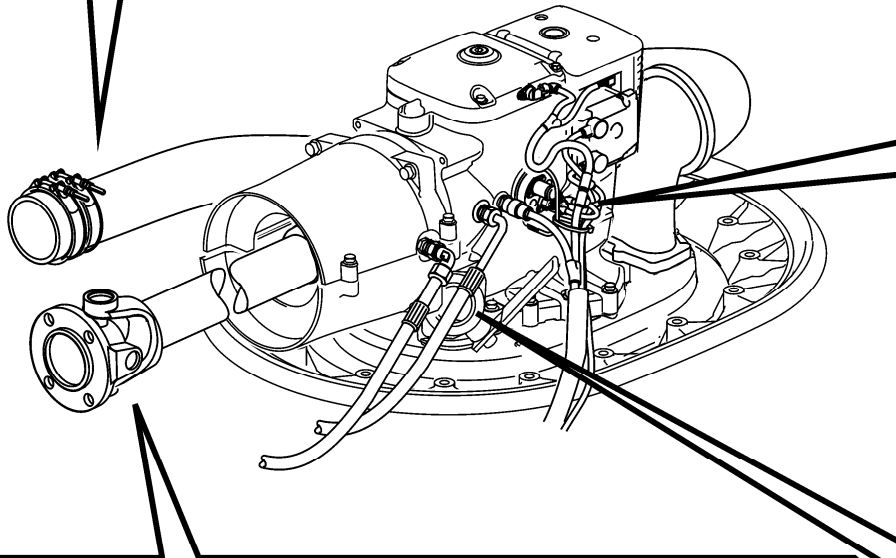

IPS20-D

28931

IPS20-D

REF	PART NO.	QTY	DESCRIPTION	NOTES
1		1	Extension kit	Obsolete part
2	3889351	1	• Propeller shaft	
3	955897	8	• Washer	
4	984817	8	• Flange screw	
5	22023228	1	• Wiring harness	L=2600mm
	22023231	1	• Wiring harness	Option, L=5500mm
6	3594040	1	• Wiring harness, power supply	L=2000mm
	3594042	1	• Wiring harness, power supply	L=5000mm
7	(3588539)	2	• • Protective cap	Obsolete part
8	948211	10	• Cable tie	
9	1075407	1	• Cable tie	
10	3889337	1	• Hose, oil cooler	L=1600mm
11	3889337	1	• Hose, oil cooler	L=1600mm
12	1140672	1	• Exhaust hose	6"
13	3595350	4	• Hose clamp	