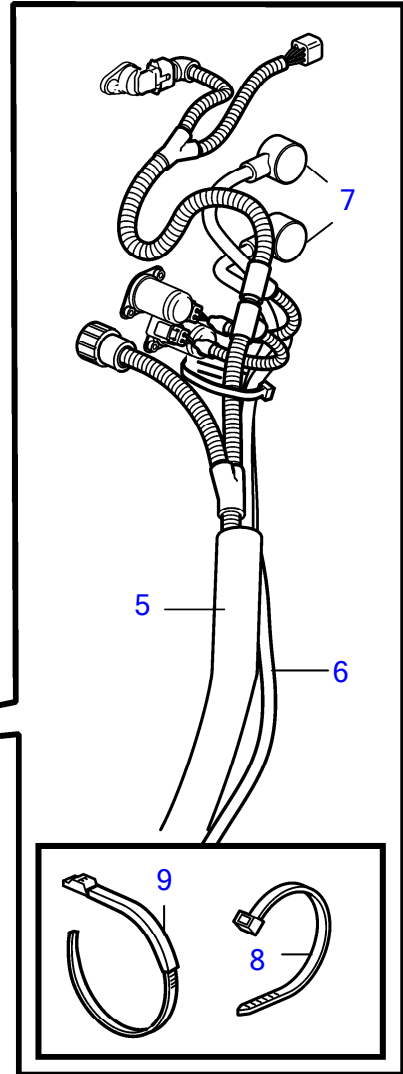

IPS20-D

28931

IPS20-D

REF	PART NO.	QTY	DESCRIPTION	NOTES
1		1	Extension kit	Obsolete part
2	3889351	1	• Propeller shaft	
3	955897	8	• Washer	
4	984817	8	• Flange screw	
5	22023228	1	• Wiring harness	L=2600mm
	22023231	1	• Wiring harness	Option, L=5500mm
6	3594040	1	• Wiring harness, power supply	L=2000mm
	3594042	1	• Wiring harness, power supply	L=5000mm
7	(3588539)	2	• • Protective cap	Obsolete part
8	948211	10	• Cable tie	
9	1075407	1	• Cable tie	
10	3889337	1	• Hose, oil cooler	L=1600mm
11	3889337	1	• Hose, oil cooler	L=1600mm
12	1140672	1	• Exhaust hose	6"
13	3595350	4	• Hose clamp	