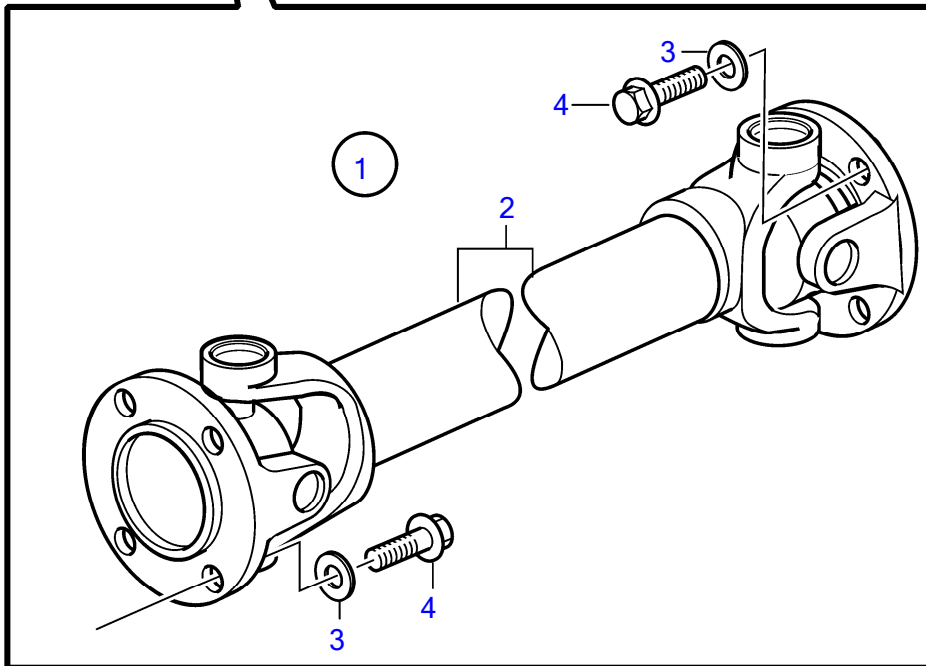

IPS20-D

28931

IPS20-D

REF	PART NO.	QTY	DESCRIPTION	NOTES
1		1	Extension kit	Obsolete part
2	3889351	1	• Propeller shaft	
3	955897	8	• Washer	
4	984817	8	• Flange screw	
5	22023228	1	• Wiring harness	L=2600mm
	22023231	1	• Wiring harness	Option, L=5500mm
6	3594040	1	• Wiring harness, power supply	L=2000mm
	3594042	1	• Wiring harness, power supply	L=5000mm
7	(3588539)	2	• • Protective cap	Obsolete part
8	948211	10	• Cable tie	
9	1075407	1	• Cable tie	
10	3889337	1	• Hose, oil cooler	L=1600mm
11	3889337	1	• Hose, oil cooler	L=1600mm
12	1140672	1	• Exhaust hose	6"
13	3595350	4	• Hose clamp	