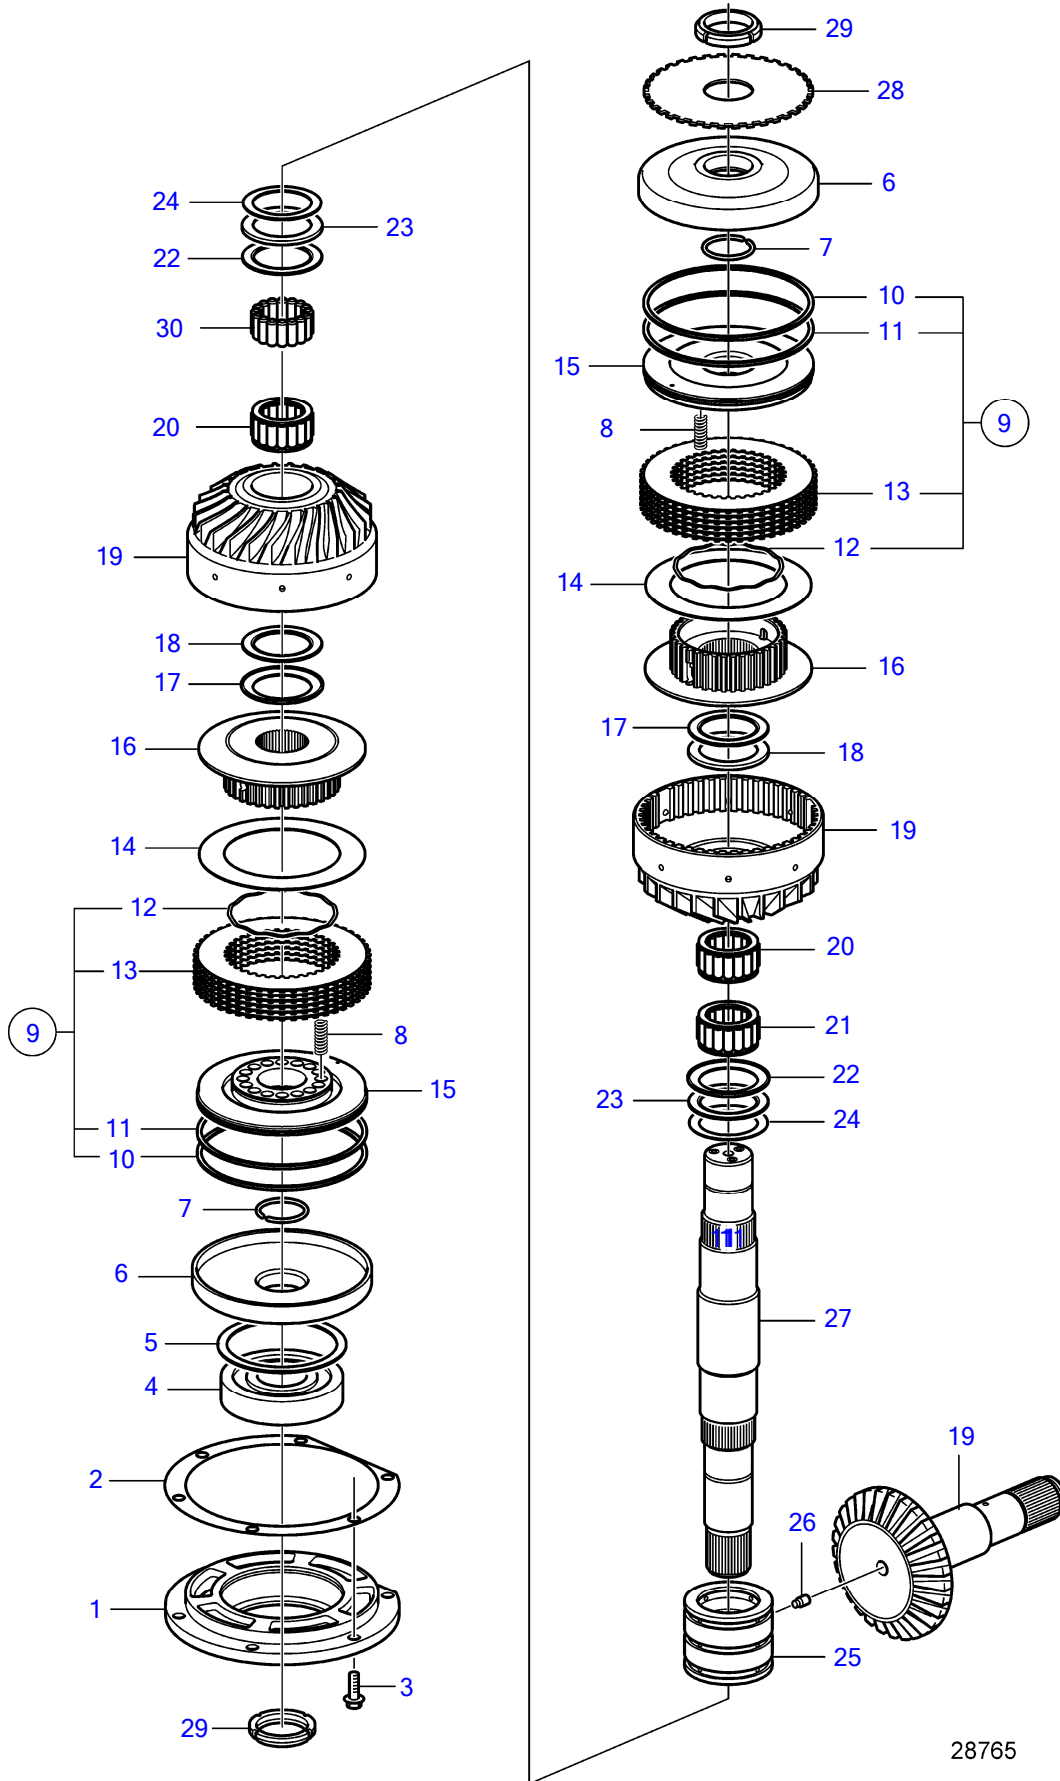

IPS2-C

IPS2-C

REF	PART NO.	QTY	DESCRIPTION	SEE SEC.	NOTES
1	(3818911)	1	Bearing housing		Obsolete part
2	3884689	X	Shim		TH=0.08mm
	3884690	X	Shim		TH=0.13mm
	3884691	X	Shim		TH=0,25mm
3	946472	6	Flange screw		
4	11038	1	Ball bearing		
5	(3883878)	1	Snap ring		Obsolete part
6	3817684	2	Cylinder		
7	3883485	2	Lock ring		
8	872585	32	Spring		
9	22641260	2	Disc kit		
10	994421	2	• O-ring		
11	40005557	2	• Piston ring		
12	21177270	16	• Spring		
13	(21420918)	2	• Disc		Obsolete part
14	21533895	2	Disc spring		
15	21482105	2	Piston		
16	3817680	2	Hub		Replaced by 22933883
	22933883	2	Hub		
17	3817664	2	Thrust washer		
18	184055	2	Needle roller assemb		
19		1	Gear set	41360	
		1	Gear set	41360	
20	990933	2	Needle roller assemb		
21	995126	1	Needle roller assemb		
22	184055	2	Needle roller assemb		
23	3817664	2	Thrust washer		
24	3817666	2	Washer		
25	21697753	1	Bearing shell kit		
26	21790143	1	Set screw		
27	22387422	1	Shaft		Replaced by 22933879
	22933879	1	Shaft		
28	3818303	1	Cam disc		
29	969077	2	Round nut		
30	997713	54	Needle roller		