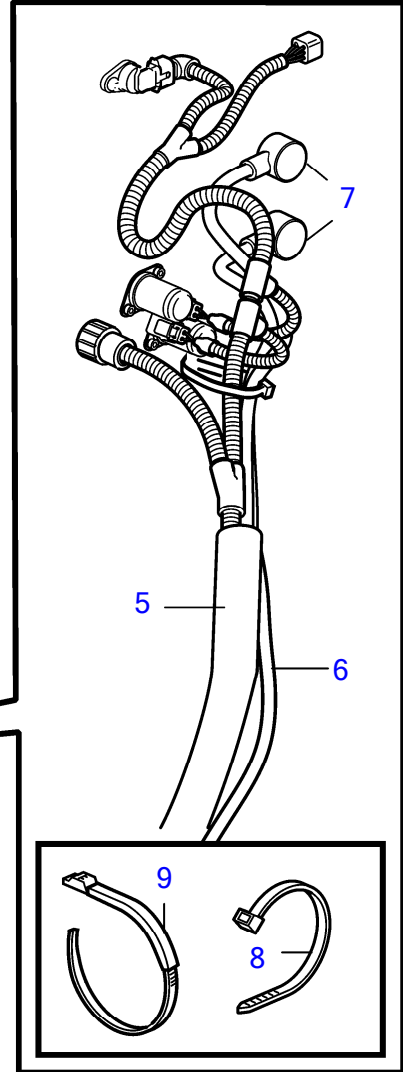

IPS2-C

28931

IPS2-C

REF	PART NO.	QTY	DESCRIPTION	NOTES
1		1	Extension kit	Obsolete part
2	3884083	1	• Propeller shaft, l=std	
3	955897	8	• Washer	
4	984817	8	• Flange screw	
5	22023226		• Wiring harness	L=1700mm
	22023231	1	• Wiring harness	Option, L=5500mm
6	3594040	1	• Wiring harness, power supply	L=2000mm
	3594042	1	• Wiring harness, power supply	L=5000mm
7	(3588539)	2	• • Protective cap	Obsolete part
8	948211	10	• Cable tie	
9	1075407	1	• Cable tie	
10	21294089	1	• Hose, oil cooler	
11	21294090	1	• Hose, oil cooler	
12	1140672	1	• Exhaust hose	6"
13	3595350	4	• Hose clamp	