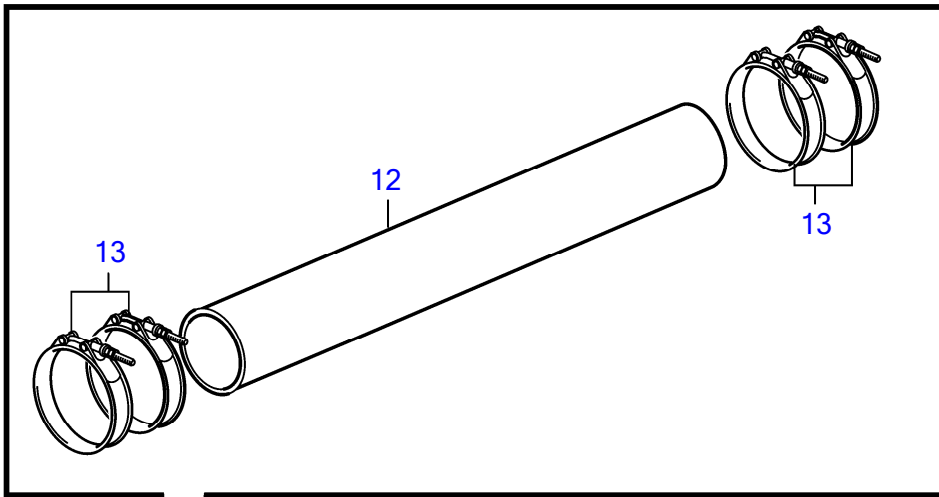

IPS2-C

28931

IPS2-C

REF	PART NO.	QTY	DESCRIPTION	NOTES
1		1	Extension kit	Obsolete part
2	3884083	1	• Propeller shaft, l=std	
3	955897	8	• Washer	
4	984817	8	• Flange screw	
5	22023226		• Wiring harness	L=1700mm
	22023231	1	• Wiring harness	Option, L=5500mm
6	3594040	1	• Wiring harness, power supply	L=2000mm
	3594042	1	• Wiring harness, power supply	L=5000mm
7	(3588539)	2	• • Protective cap	Obsolete part
8	948211	10	• Cable tie	
9	1075407	1	• Cable tie	
10	21294089	1	• Hose, oil cooler	
11	21294090	1	• Hose, oil cooler	
12	1140672	1	• Exhaust hose	6"
13	3595350	4	• Hose clamp	