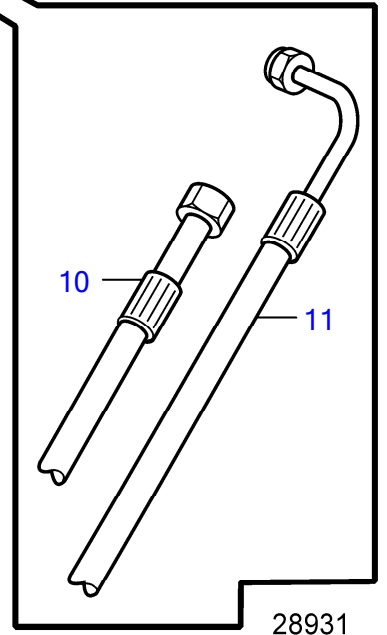

IPS2-C

28931

IPS2-C

REF	PART NO.	QTY	DESCRIPTION	NOTES
1		1	Extension kit	Obsolete part
2	3884083	1	• Propeller shaft, l=std	
3	955897	8	• Washer	
4	984817	8	• Flange screw	
5	22023226		• Wiring harness	L=1700mm
	22023231	1	• Wiring harness	Option, L=5500mm
6	3594040	1	• Wiring harness, power supply	L=2000mm
	3594042	1	• Wiring harness, power supply	L=5000mm
7	(3588539)	2	• • Protective cap	Obsolete part
8	948211	10	• Cable tie	
9	1075407	1	• Cable tie	
10	21294089	1	• Hose, oil cooler	
11	21294090	1	• Hose, oil cooler	
12	1140672	1	• Exhaust hose	6"
13	3595350	4	• Hose clamp	