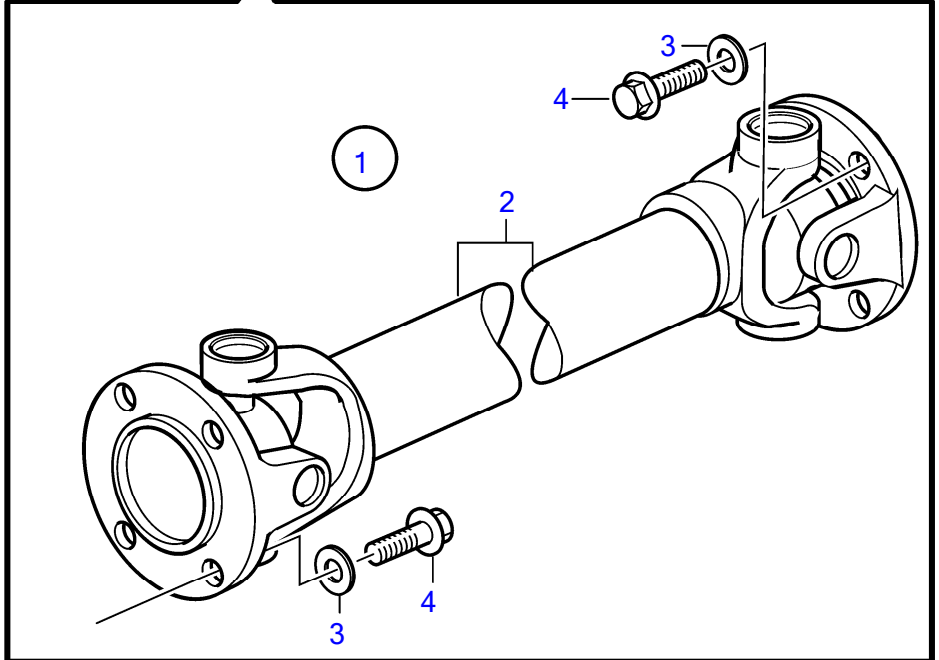

IPS2-C

28931

IPS2-C

REF	PART NO.	QTY	DESCRIPTION	NOTES
1		1	Extension kit	Obsolete part
2	3884083	1	• Propeller shaft, l=std	
3	955897	8	• Washer	
4	984817	8	• Flange screw	
5	22023226		• Wiring harness	L=1700mm
	22023231	1	• Wiring harness	Option, L=5500mm
6	3594040	1	• Wiring harness, power supply	L=2000mm
	3594042	1	• Wiring harness, power supply	L=5000mm
7	(3588539)	2	• • Protective cap	Obsolete part
8	948211	10	• Cable tie	
9	1075407	1	• Cable tie	
10	21294089	1	• Hose, oil cooler	
11	21294090	1	• Hose, oil cooler	
12	1140672	1	• Exhaust hose	6"
13	3595350	4	• Hose clamp	