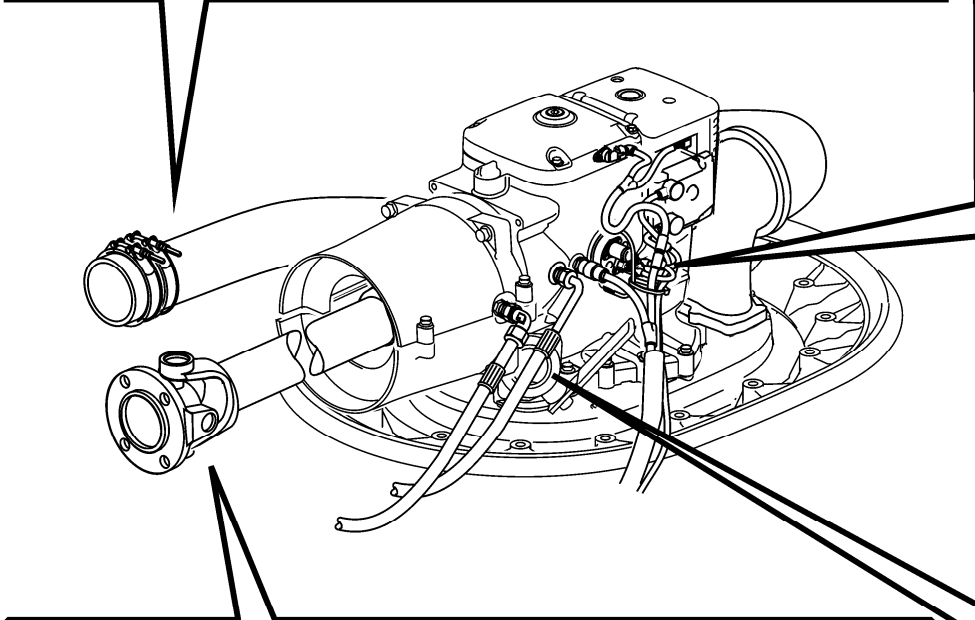

IPS2-C

28931

IPS2-C

REF	PART NO.	QTY	DESCRIPTION	NOTES
1		1	Extension kit	Obsolete part
2	3884083	1	• Propeller shaft, l=std	
3	955897	8	• Washer	
4	984817	8	• Flange screw	
5	22023226		• Wiring harness	L=1700mm
	22023231	1	• Wiring harness	Option, L=5500mm
6	3594040	1	• Wiring harness, power supply	L=2000mm
	3594042	1	• Wiring harness, power supply	L=5000mm
7	(3588539)	2	• • Protective cap	Obsolete part
8	948211	10	• Cable tie	
9	1075407	1	• Cable tie	
10	21294089	1	• Hose, oil cooler	
11	21294090	1	• Hose, oil cooler	
12	1140672	1	• Exhaust hose	6"
13	3595350	4	• Hose clamp	