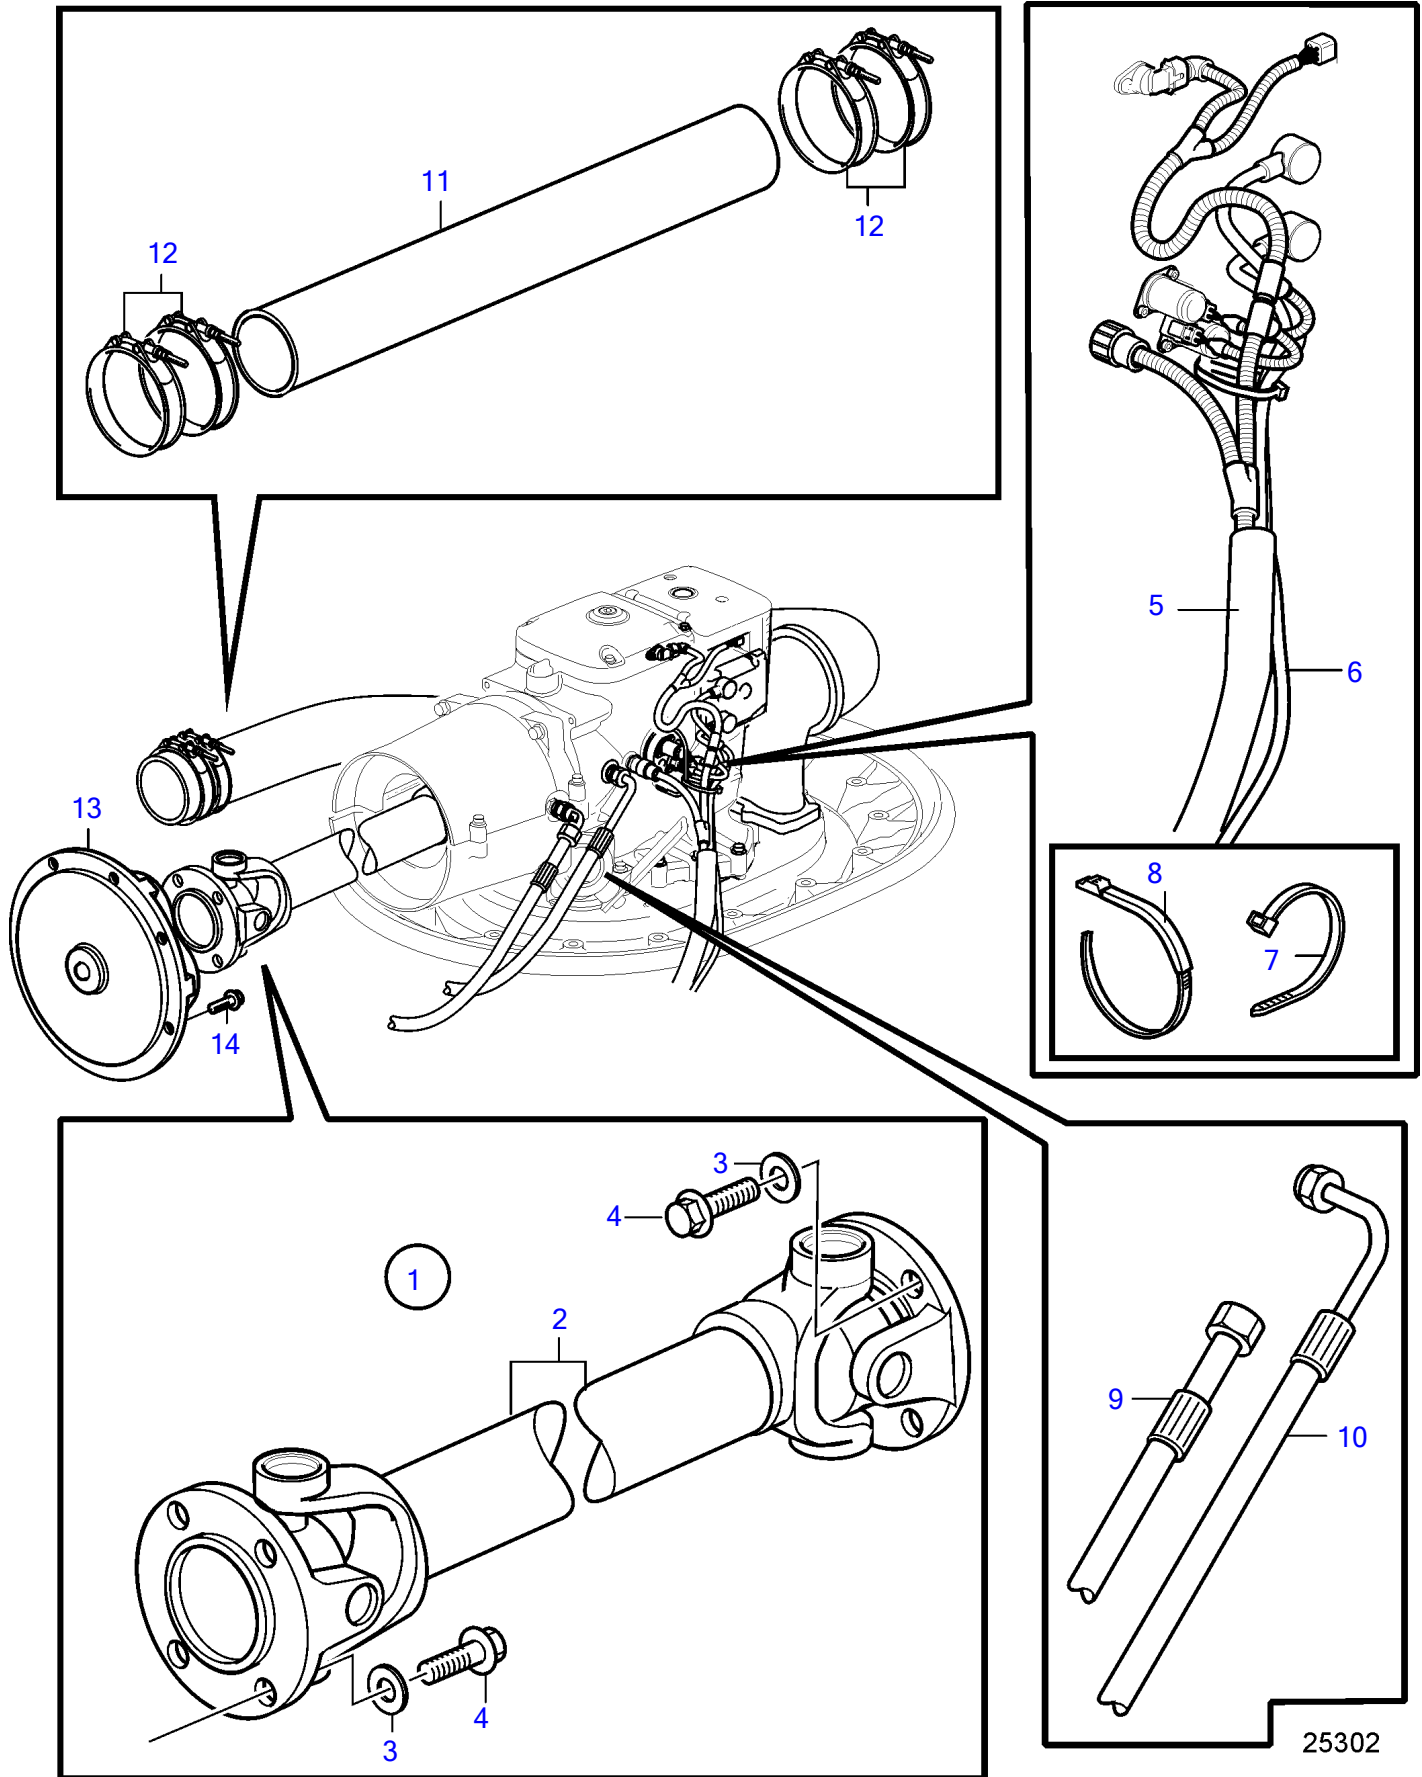

IPS2-B

IPS2-B

| REF | PART NO.   | QTY | DESCRIPTION                    | NOTES                   |
|-----|------------|-----|--------------------------------|-------------------------|
| 1   | (21446036) | 1   | Extension kit                  | Obsolete part           |
| 2   | 3889350    | 1   | • Propeller shaft              |                         |
| 3   | 955897     | 8   | • Washer                       |                         |
| 4   | 965194     | 8   | • Flange screw                 |                         |
| 5   | 21493366   | 1   | • Wiring harness               | SN-3950001772, L=1700mm |
|     | 22023239   | 1   | • Wiring harness               | SN3950001773-, L=1700mm |
|     | 22023244   | 1   | • Wiring harness               | Option, L=5500mm        |
| 6   | 3594042    | 1   | • Wiring harness, power supply |                         |
| 7   | 948211     | 10  | • Cable tie                    |                         |
| 8   | 1075407    | 1   | • Cable tie                    |                         |
| 9   | 3885401    | 1   | • Hose, oil cooler             |                         |
| 10  | 3885401    | 1   | • Hose, oil cooler             |                         |
| 11  | 3889325    | 1   | • Hose                         | 6"                      |
| 12  | 3595350    | 4   | • Hose clamp                   |                         |
| 13  | 21931952   | 1   | Flexible coupling              |                         |
| 14  | 965195     | 8   | Flange screw                   |                         |