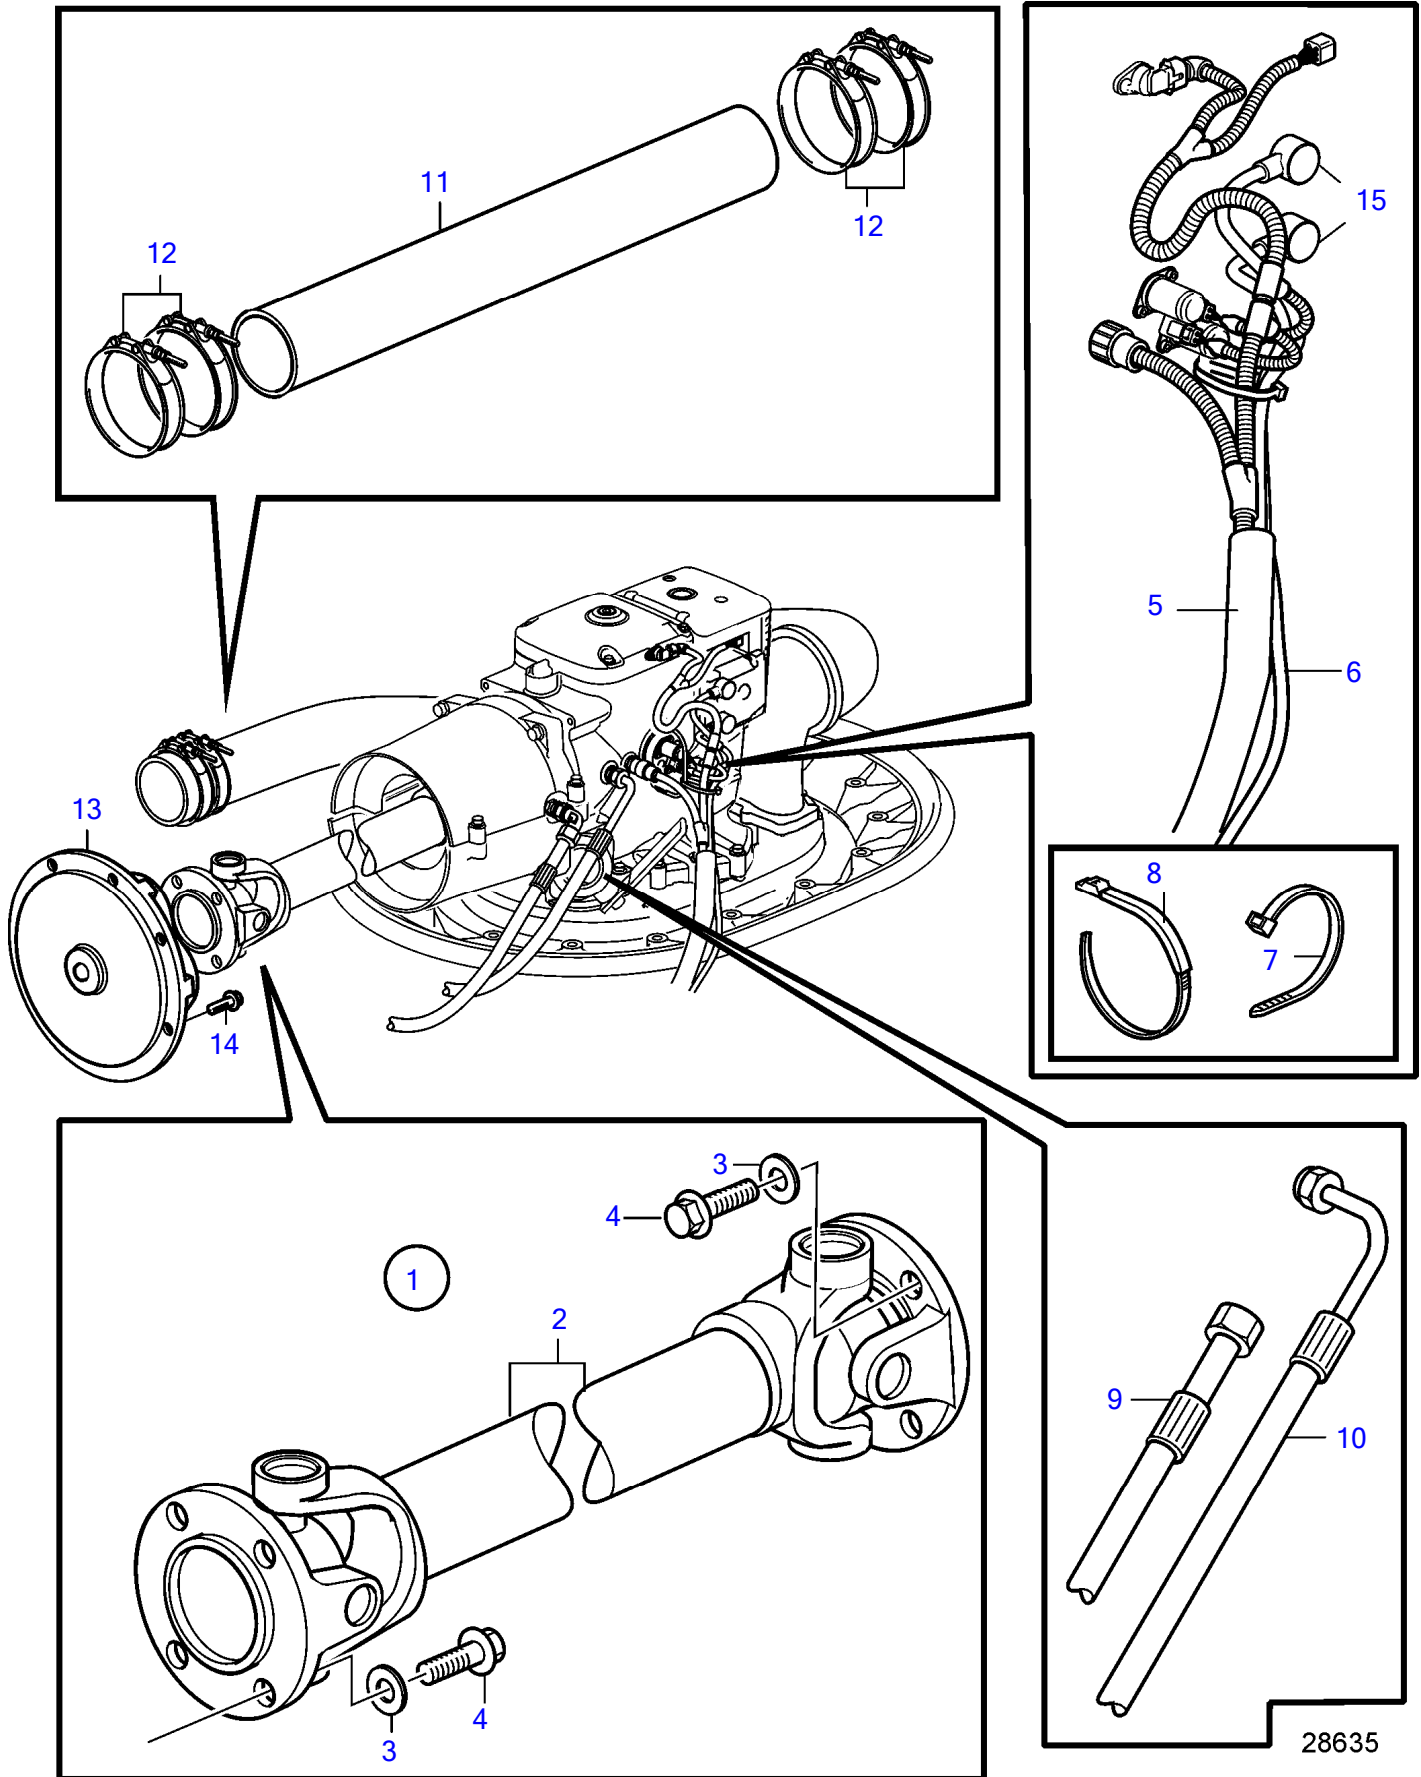

IPS2-B

IPS2-B

REF	PART NO.	QTY	DESCRIPTION	NOTES
1		1	Extension kit	Obsolete part
2	3884083	1	• Propeller shaft, l=std	
3	955897	8	• Washer	
4	965194	8	• Flange screw	
5	21761780	1	• Wiring harness	SN-3950001772, L=1300mm
	22023226	1	• Wiring harness	SN3950001773-, L=1700mm
	22023244	1	• Wiring harness	Option, L=5500mm
6	3594040	1	• Wiring harness, power supply	L=2000mm
	3594042	1	• Wiring harness, power supply	L=5000mm
7	948211	10	• Cable tie	
8	1075407	1	• Cable tie	
9	21294089	1	• Hose, oil cooler	
10	21294090	1	• Hose, oil cooler	
11	21233011	1	• Hose	6"
12	3595350	4	• Hose clamp	
13	21931952	1	Flexible coupling	
14	984755	8	Flange screw	
15	(3588539)	2	Protective cap	Obsolete part