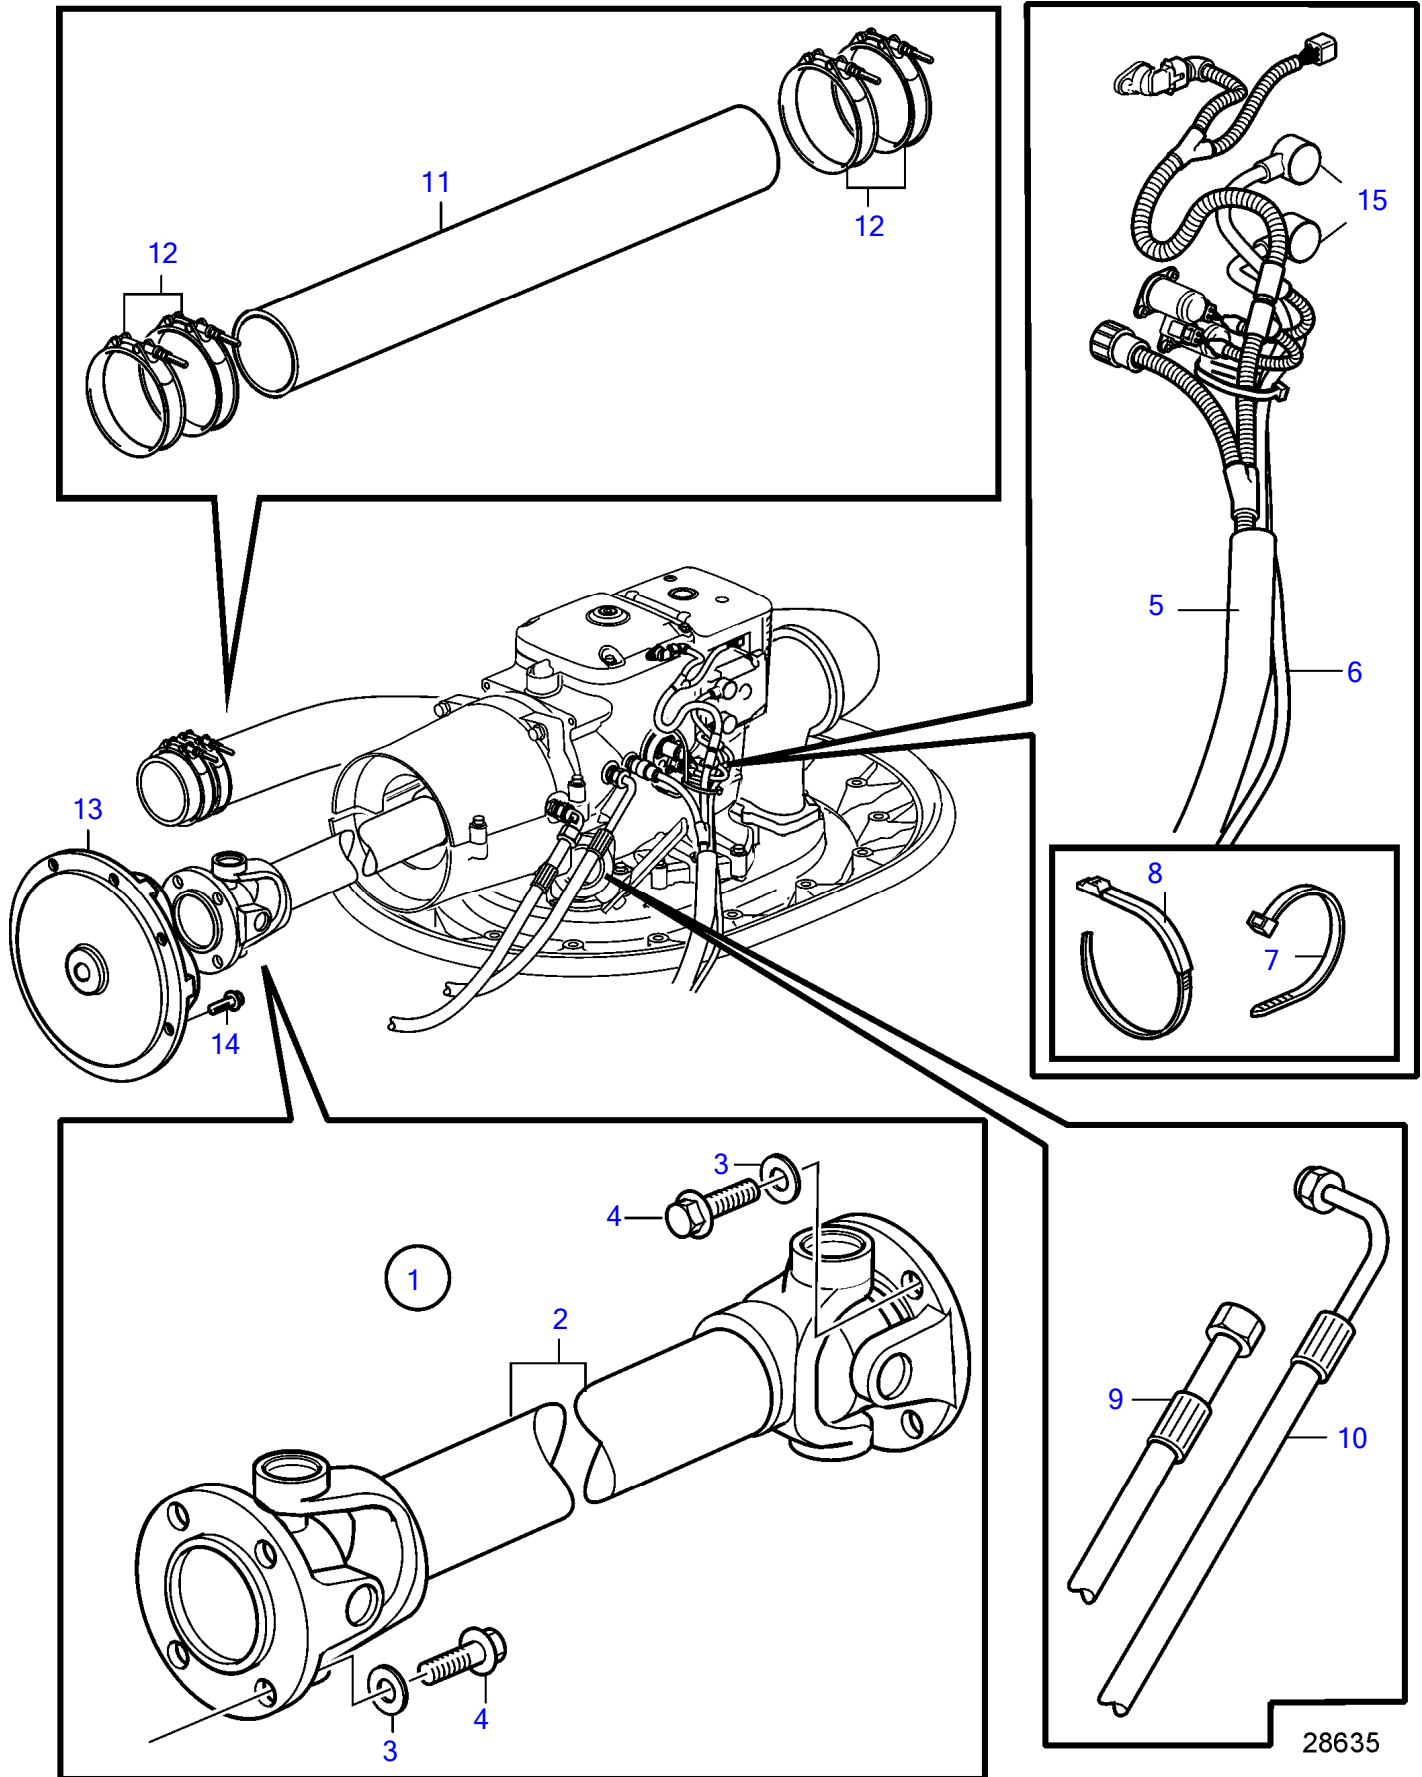

IPS2-B

IPS2-B

REF	PART NO.	QTY	DESCRIPTION	NOTES
1		1	Extension kit	Obsolete part
2	3889354	1	• Propeller shaft	
3	965194	8	• Flange screw	
4	955897	8	• Washer	
5	21493370	1	• Wiring harness	SN-3950001772, L=3500mm
	22023230	1	• Wiring harness	SN3950001773-, L=3500mm
	22023244	1	• Wiring harness	Option, L=5500mm
6	3594040	1	• Wiring harness, power supply	L=2000mm
	3594042	1	• Wiring harness, power supply	L=5000mm
7	948211	10	• Cable tie	
8	1075407	1	• Cable tie	
9	3889340	1	• Hose, oil cooler	
10	3889340	1	• Hose, oil cooler	
11	3889329	1	• Hose	6"
12	3595350	4	• Hose clamp	
13	21931952	1	Flexible coupling	
14	984755	8	Flange screw	
15	(3588539)	2	Protective cap	Obsolete part