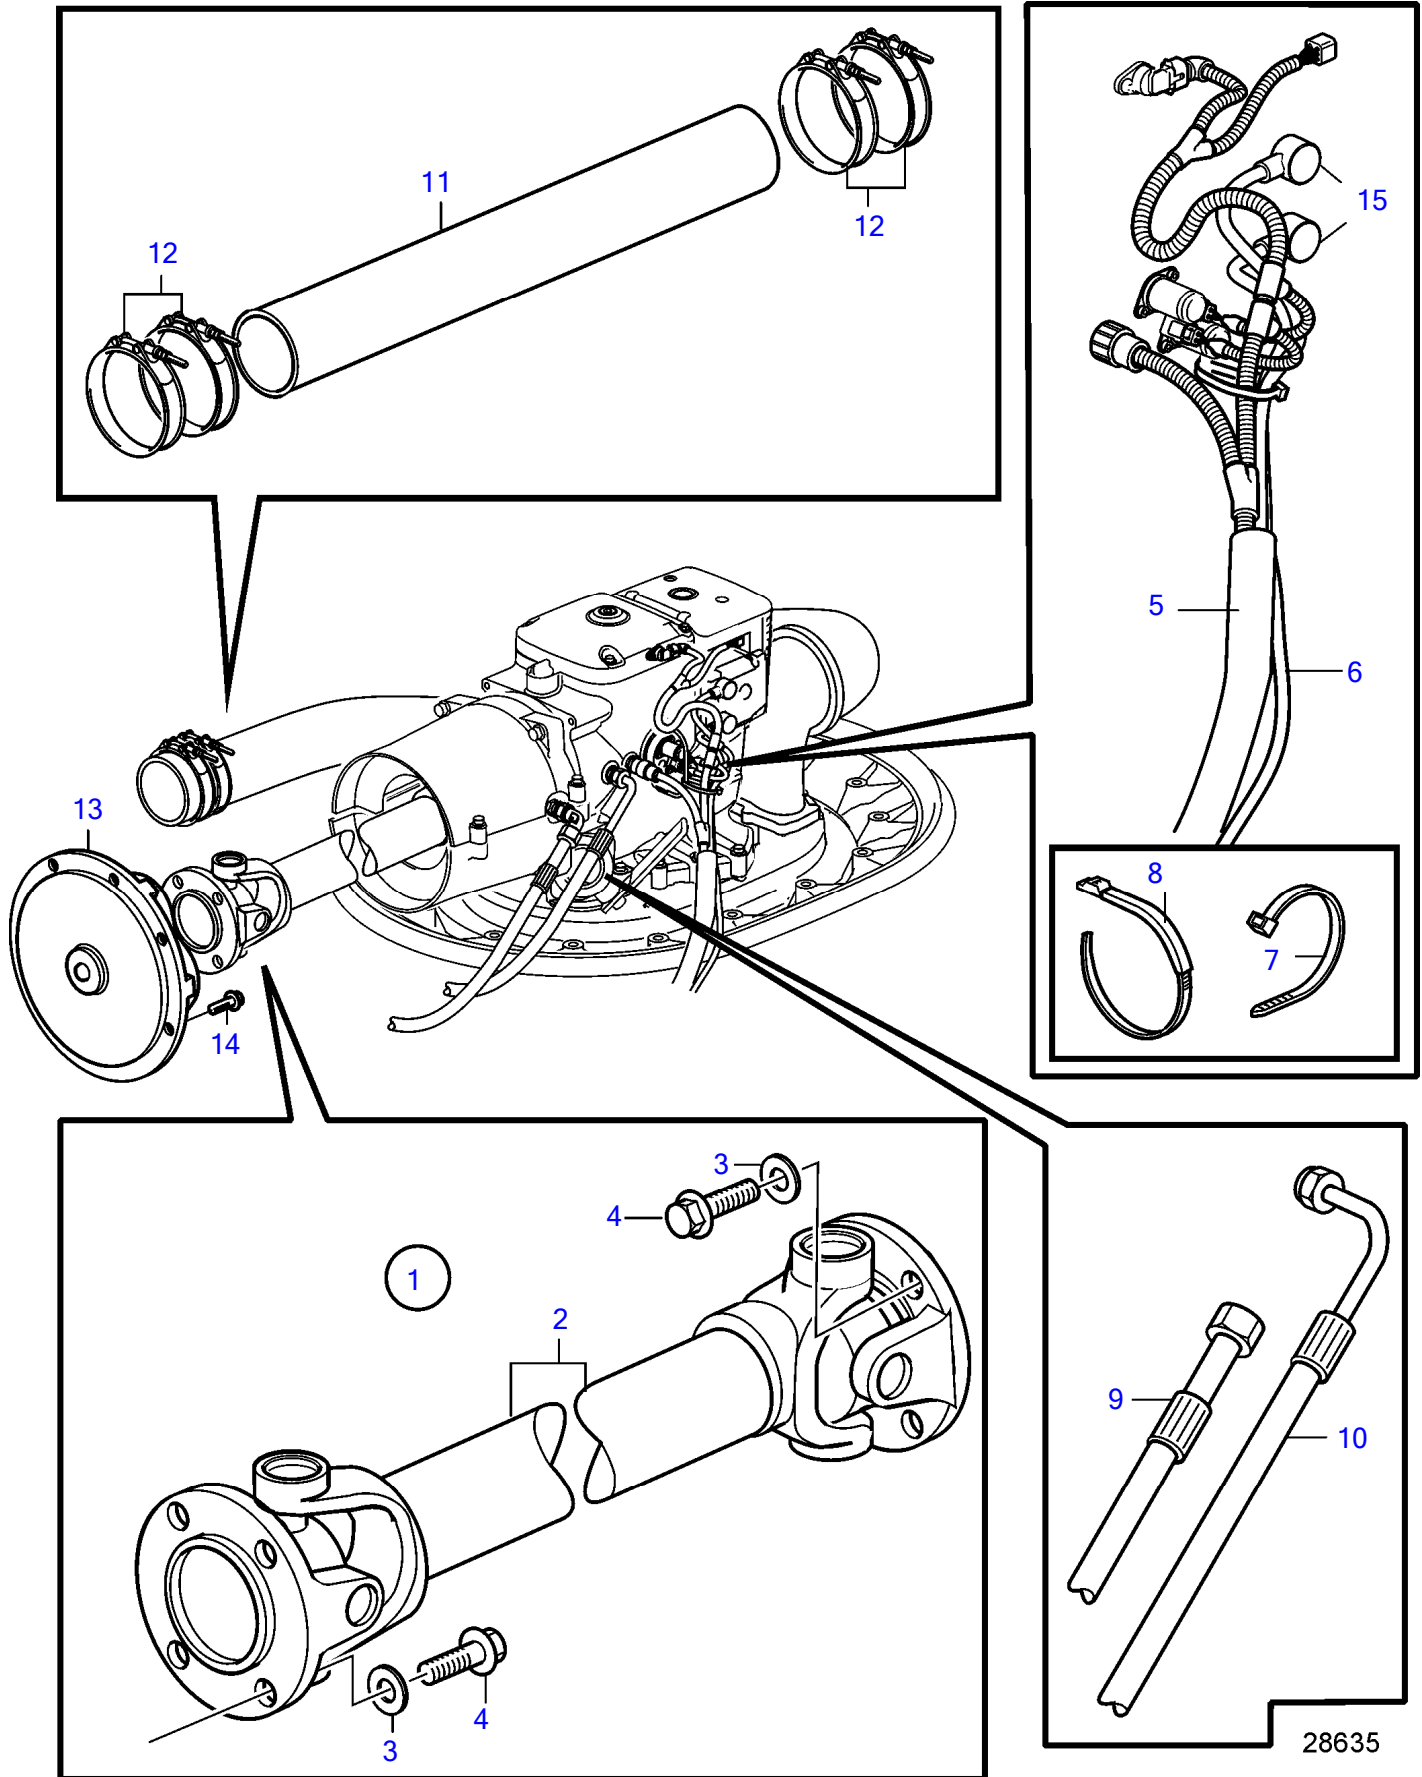

IPS2-B

IPS2-B

REF	PART NO.	QTY	DESCRIPTION	NOTES
1		1	Extension kit	Obsolete part
2	3889353	1	• Propeller shaft	
3	955897	8	• Washer	
4	965194	8	• Flange screw	
5	21493369	1	• Wiring harness	SN-3950001772, L=3100mm
	22023230	1	• Wiring harness	SN3950001773-, L=3500mm
	22023244	1	• Wiring harness	Option, L=5500mm
6	3594040	1	• Wiring harness, power supply	L=2000mm
	3594042	1	• Wiring harness, power supply	L=5000mm
7	948211	10	• Cable tie	
8	1075407	1	• Cable tie	
9	3889339	1	• Hose, oil cooler	
10	3889339	1	• Hose, oil cooler	
11	3889328	1	• Hose	6"
12	3595350	4	• Hose clamp	
13	21931952	1	Flexible coupling	
14	984755	8	Flange screw	
15	(3588539)	2	Protective cap	Obsolete part