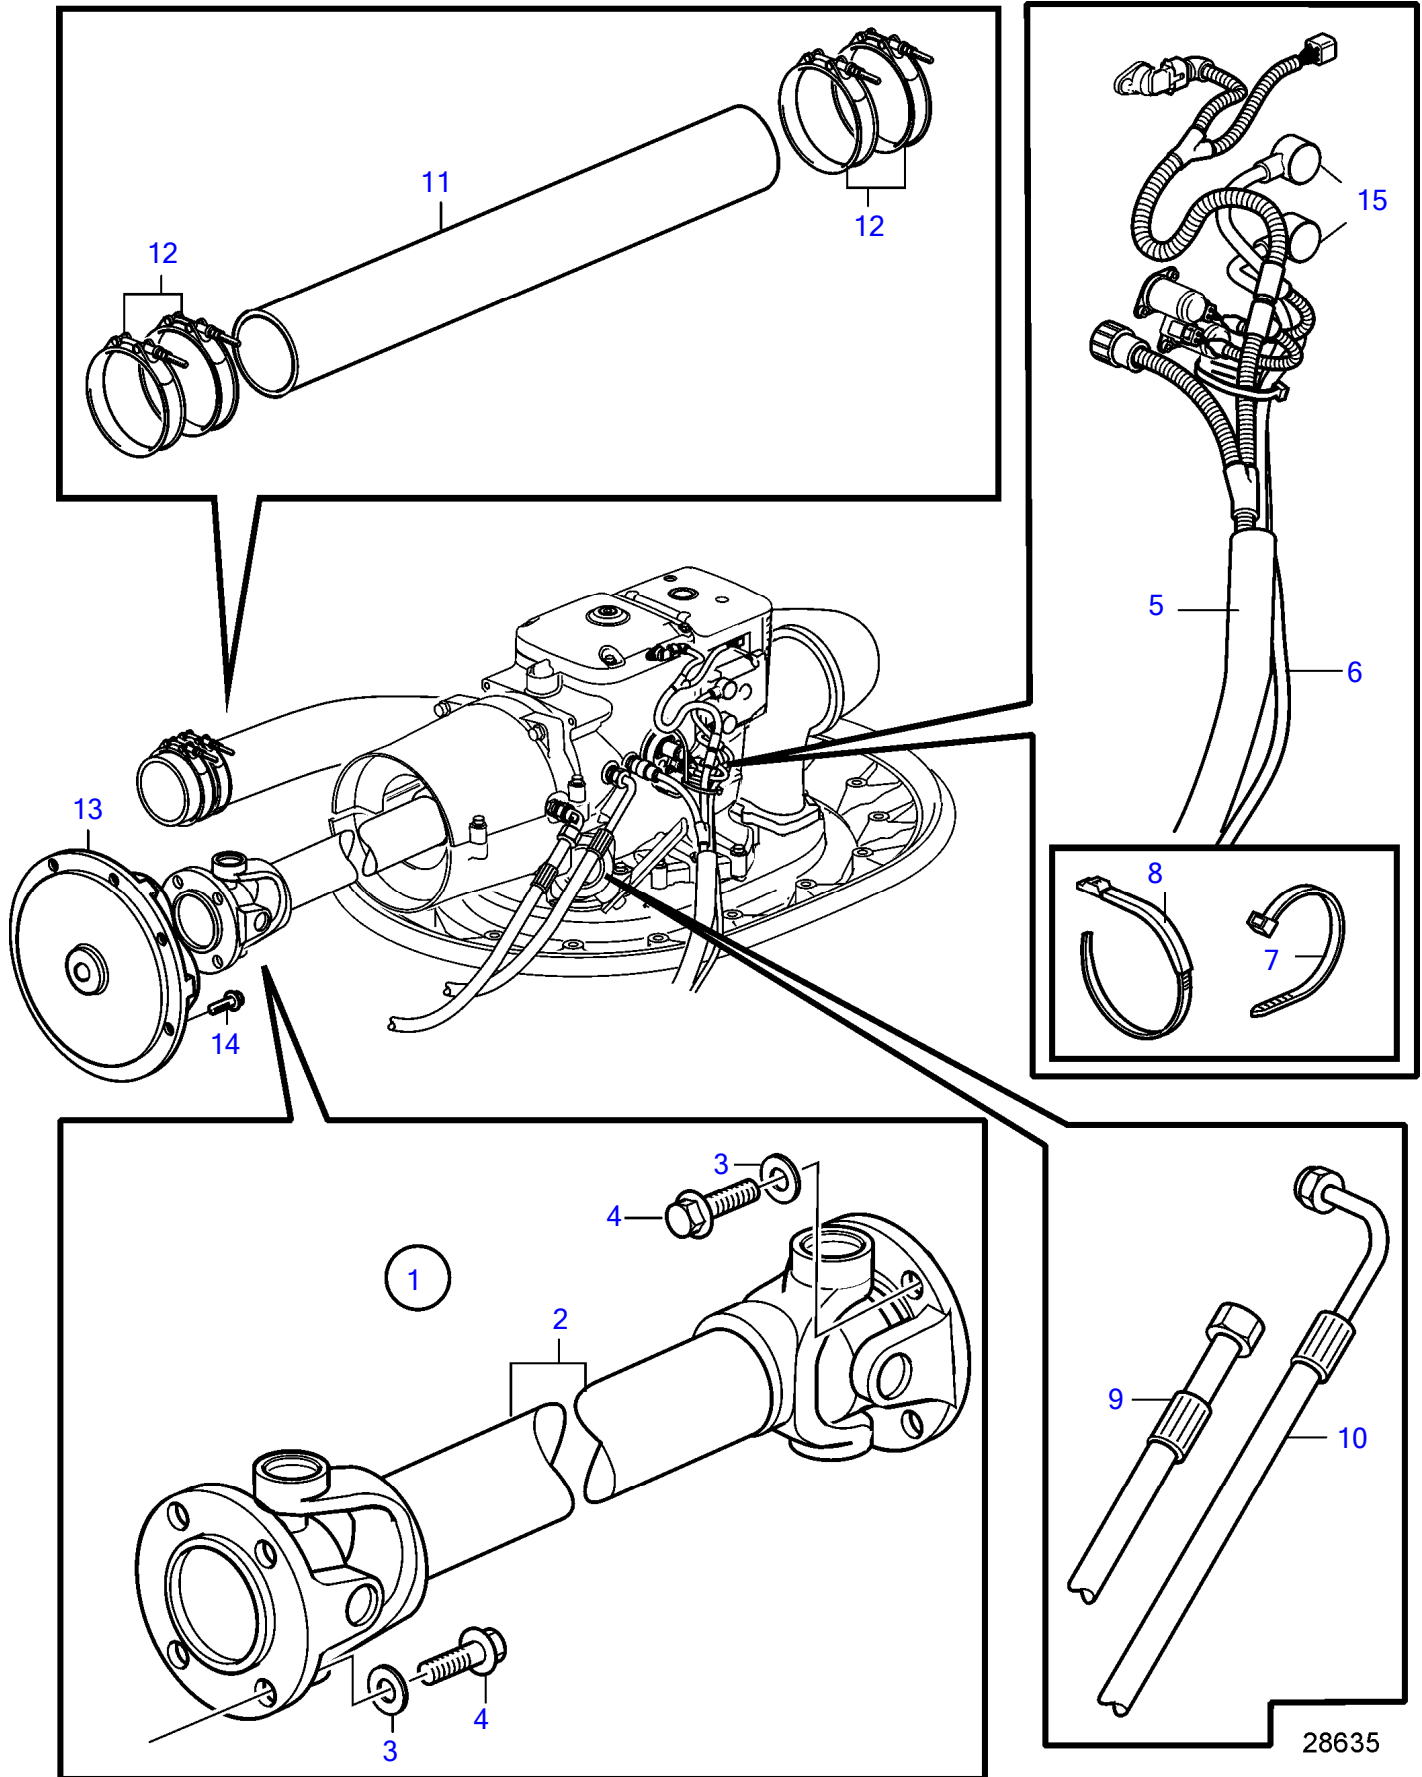

IPS2-B

IPS2-B

REF	PART NO.	QTY	DESCRIPTION	NOTES
1		1	Extension kit	Obsolete part
2	3889352	1	• Propeller shaft	
3	955897	8	• Washer	
4	965194	8	• Flange screw	
5	21493368	1	• Wiring harness	SN-3950001772, L=2600mm
	22023228	1	• Wiring harness	SN3950001773-, L=2600mm
	22023244	1	• Wiring harness	Option, L=5500mm
6	3594040	1	• Wiring harness, power supply	L=2000mm
	3594042	1	• Wiring harness, power supply	L=5000mm
7	948211	10	• Cable tie	
8	1075407	1	• Cable tie	
9	3889338	1	• Hose, oil cooler	
10	3889338	1	• Hose, oil cooler	
11	3889327	1	• Hose	6"
12	3595350	4	• Hose clamp	
13	21931952	1	Flexible coupling	
14	984755	8	Flange screw	
15	(3588539)	2	Protective cap	Obsolete part