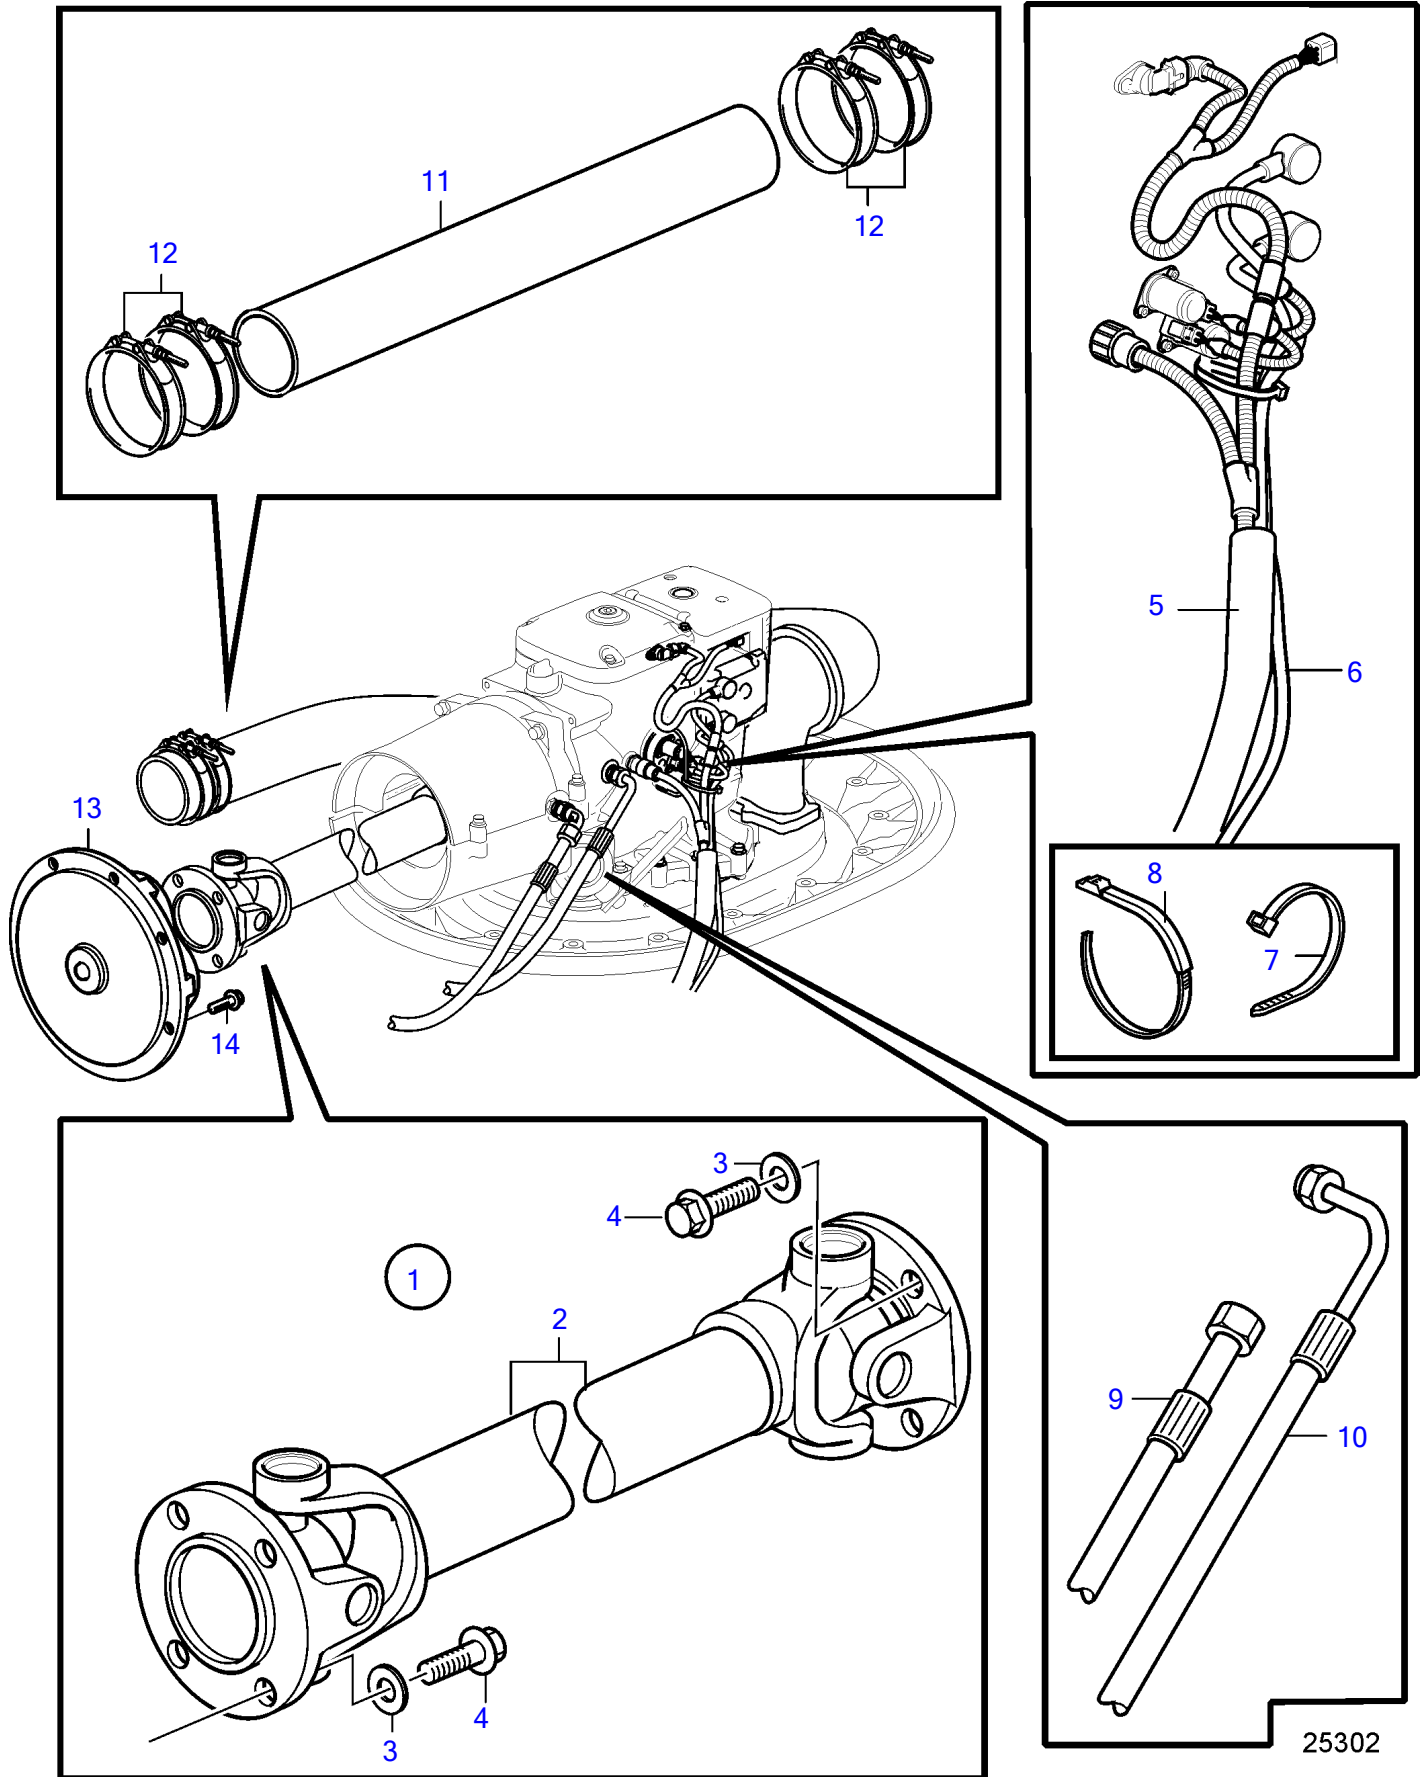

IPS2-B

IPS2-B

REF	PART NO.	QTY	DESCRIPTION	NOTES
1	(21446038)	1	Extension kit	Obsolete part
2	3889352	1	• Propeller shaft	
3	955897	8	• Washer	
4	965194	8	• Flange screw	
5	21493368	1	• Wiring harness	SN-3950001772, L=2600mm
	22023241	1	• Wiring harness	SN3950001773-, L=2600mm
	22023244	1	• Wiring harness	Option, L=5500mm
6	3594042	1	• Wiring harness, power supply	
7	948211	10	• Cable tie	
8	1075407	1	• Cable tie	
9	3889338	1	• Hose, oil cooler	
10	3889338	1	• Hose, oil cooler	
11	3889327	1	• Hose	6"
12	3595350	4	• Hose clamp	
13	21931952	1	Flexible coupling	
14	965195	8	Flange screw	