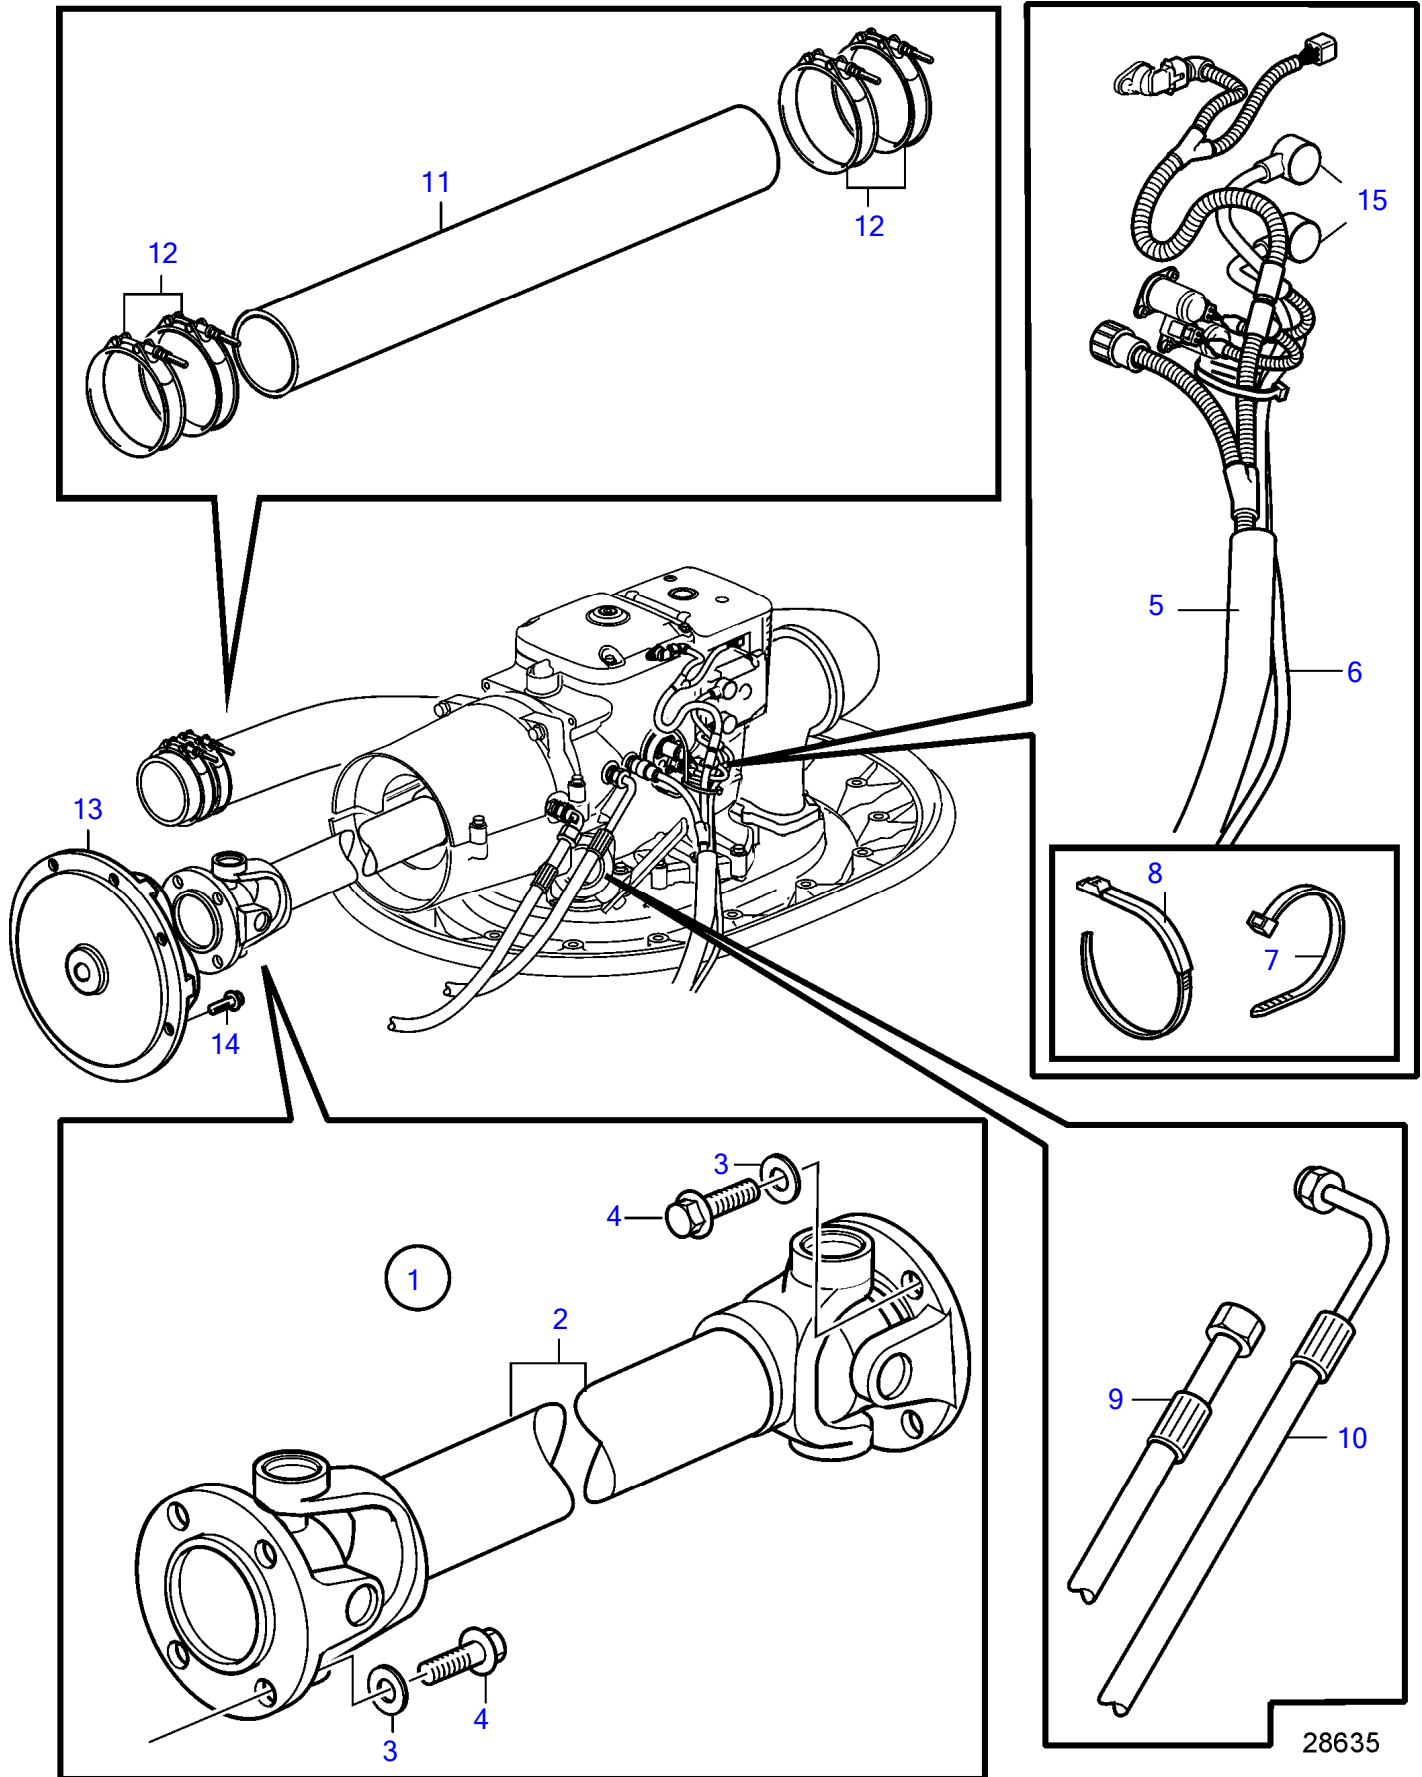

IPS2-B

IPS2-B

REF	PART NO.	QTY	DESCRIPTION	NOTES
1		1	Extension kit	Obsolete part
2	3889351	1	• Propeller shaft	
3	955897	8	• Washer	
4	965194	8	• Flange screw	
5	21493367	1	• Wiring harness	SN-3950001772, L=2200mm
	22023228	1	• Wiring harness	SN3950001773-, L=2600mm
	22023244	1	• Wiring harness	Option, L=5500mm
6	3594040	1	• Wiring harness, power supply	L=2000mm
	3594042	1	• Wiring harness, power supply	L=5000mm
7	948211	10	• Cable tie	
8	1075407	1	• Cable tie	
9	3889337	1	• Hose, oil cooler	
10	3889337	1	• Hose, oil cooler	
11	3889326	1	• Hose	6"
12	3595350	4	• Hose clamp	
13	21931952	1	Flexible coupling	
14	984755	8	Flange screw	
15	(3588539)	2	Protective cap	Obsolete part