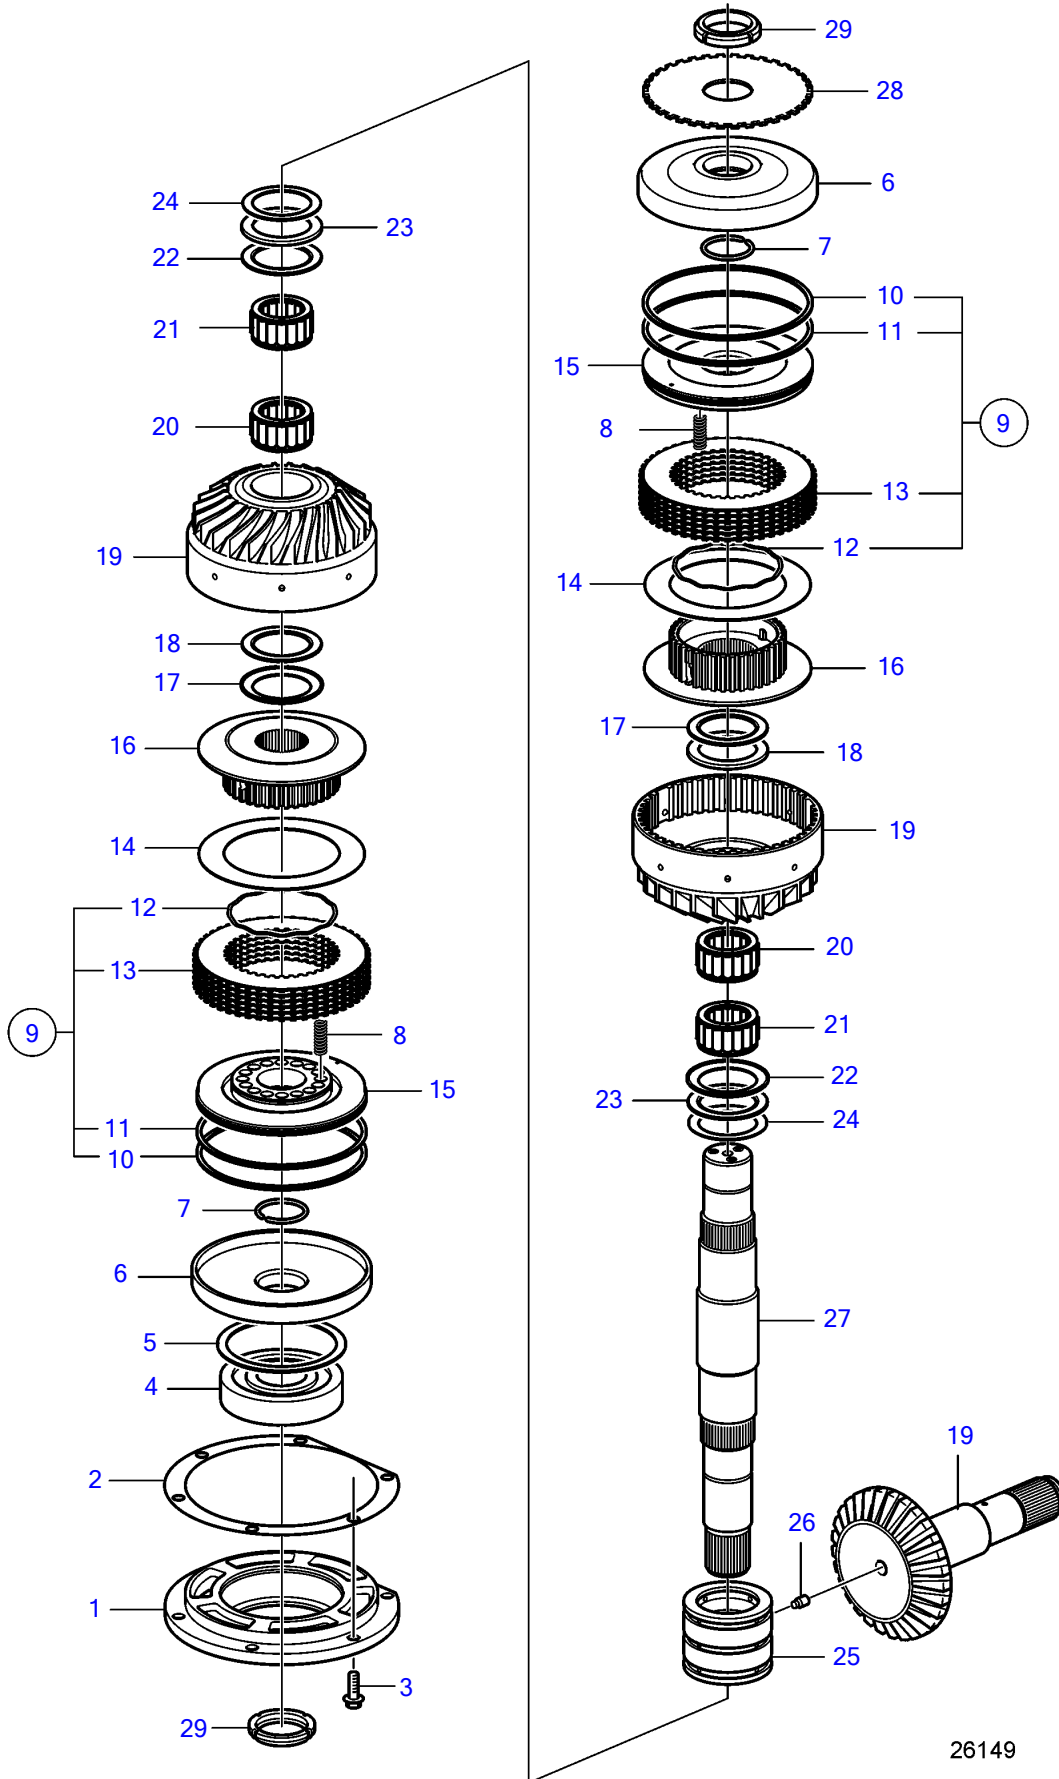

IPS2-A

Upd:2014-11-11

26149

7749180-44-35623

IPS2-A

REF	PART NO.	QTY	DESCRIPTION	SEE SEC.	NOTES
1	(3818911)	1	Bearing housing		Obsolete part
2	3884689	1	Shim		TH=0.08mm
	3884690	1	Shim		TH=0.13mm
	3884691	1	Shim		TH=0.25mm
3	946472	6	Flange screw		
4	11038	1	Ball bearing		
5	(3883878)	1	Snap ring		Obsolete part
6	(3817684)	2	Cylinder		Obsolete part
7	3883485	2	Lock ring		
8	21397310	16	Spring		
9	21376960	2	Disc kit		
10	994421	2	• O-ring		
11	4000557	2	• Piston ring		
12	21177270	16	• Spring		
13	(3817660)	2	• Disc kit		Obsolete part
14	21298370	2	Disc spring		
15	21482105	2	Piston		
16	3817680	2	Hub		
17	3817664	2	Thrust washer		
18	184055	2	Needle roller assemb		
19		1	Gear set	36129	
20	990933	2	Needle roller assemb		
21	995126	2	Needle roller assemb		
22	184055	2	Needle roller assemb		
23	3817664	2	Thrust washer		
24	3817666	2	Washer		
25	3817662	1	Bearing		
26	21339642	1	Set screw		
27	21688052	1	Shaft		
28	(3818303)	1	Cam disc		Obsolete part
29	969077	2	Round nut		