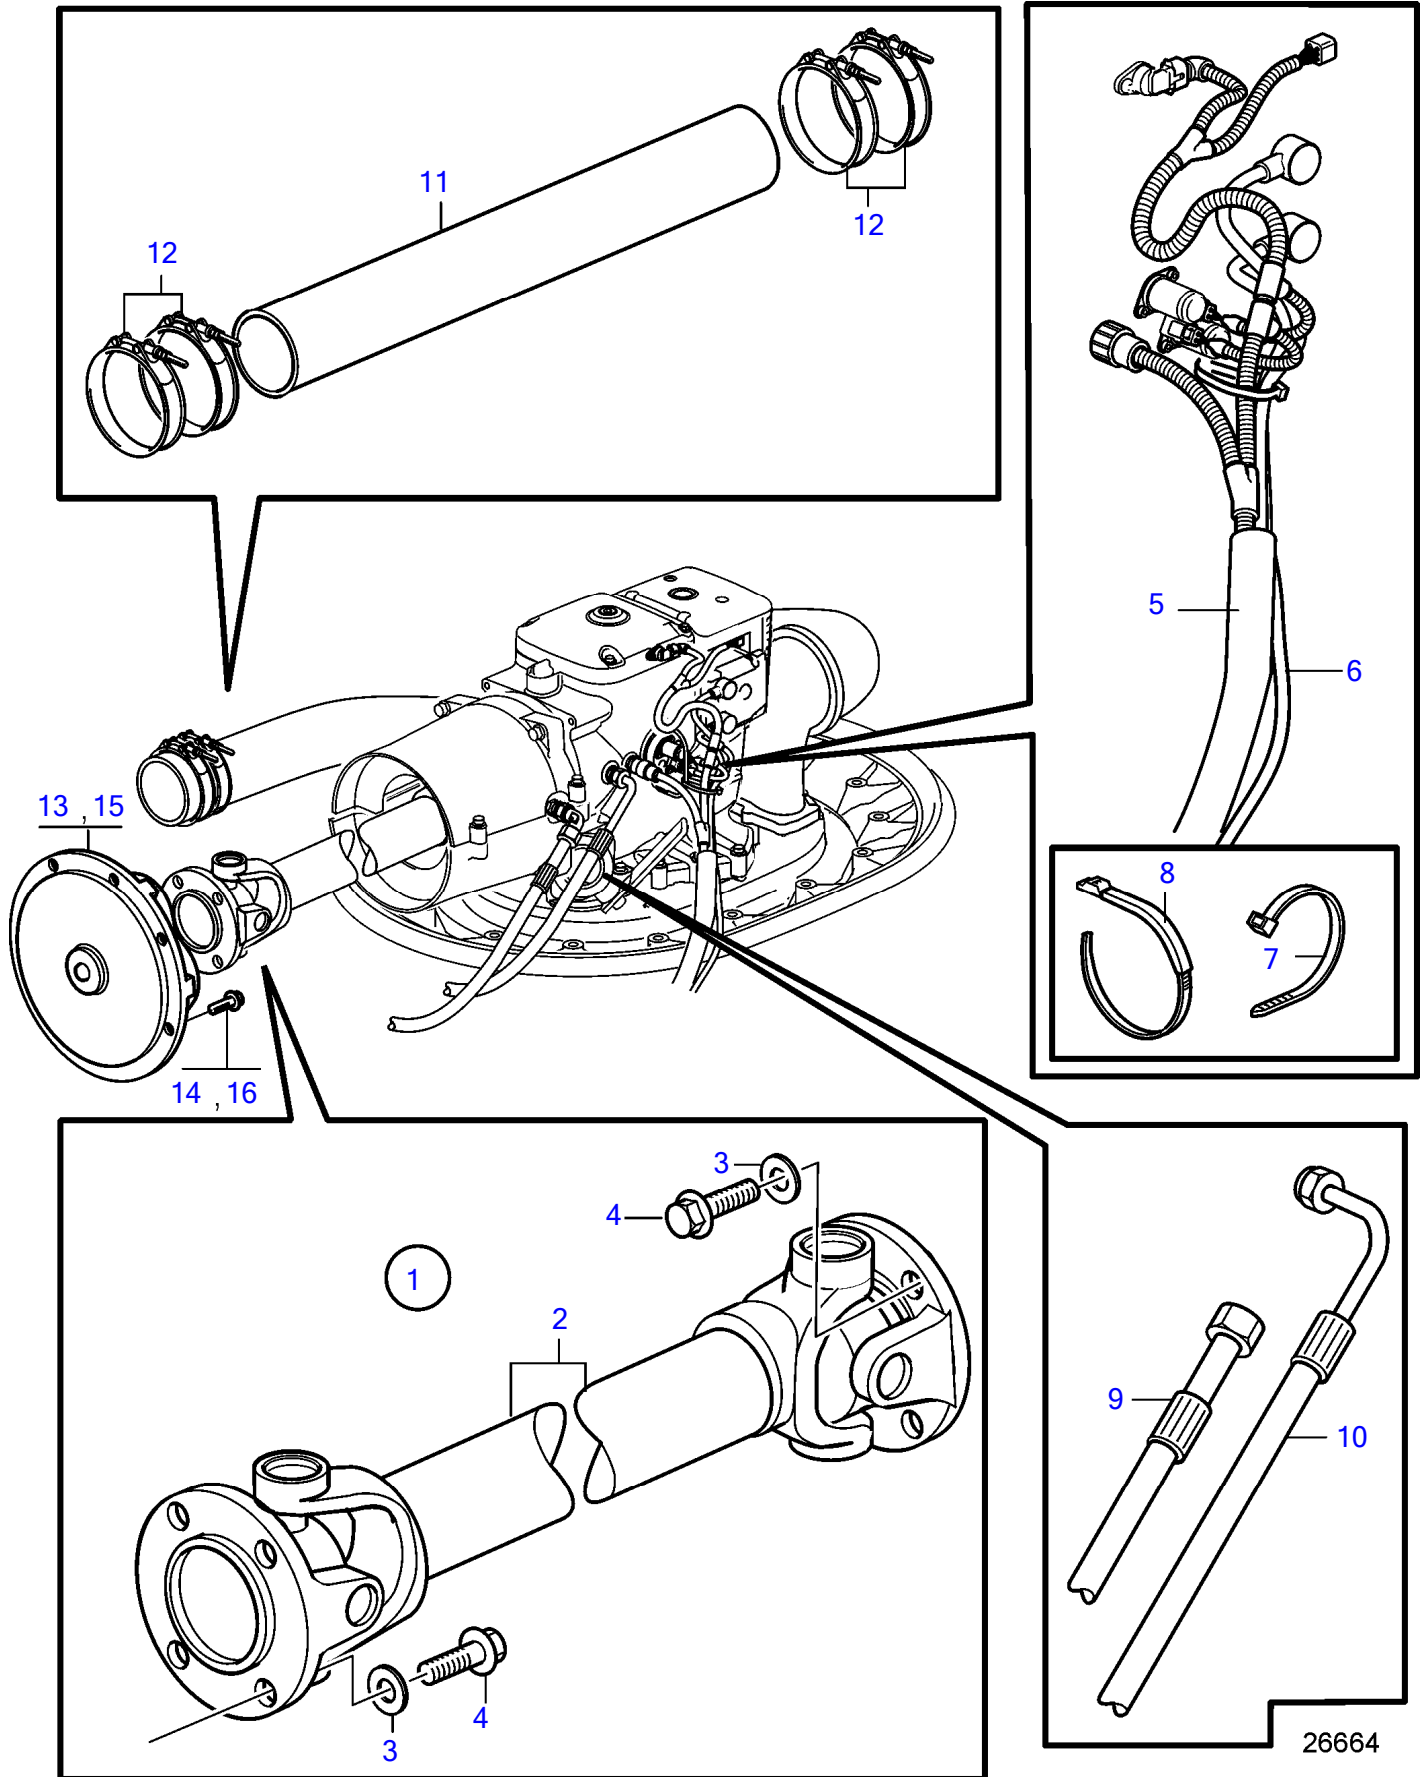

IPS2-A

IPS2-A

REF	PART NO.	QTY	DESCRIPTION	NOTES
1	(3594628)	1	Extension kit	Obsolete part
2	3889350	1	• Propeller shaft	
3	955897	8	• Washer	
4	991609	8	• Flange screw	
5	21493366	1	• Wiring harness	
6	3594040	1	• Wiring harness, power supply	L=2000mm
	3594042	1	• Wiring harness, power supply	L=5000mm
7	948211	10	• Cable tie	
8	1075407	1	• Cable tie	
9	3885401	1	• Hose, oil cooler	
10	3885401	1	• Hose, oil cooler	
11	3889325	1	• Hose	6"
12	3595350	4	• Hose clamp	
13	3593770	1	Flexible coupling	Replaced by 21931952
14	965188	8	Flange screw	M10X70, For 3593770
15	21931952	1	Flexible coupling	
16	984755	8	Flange screw	M10X40, For 21931952