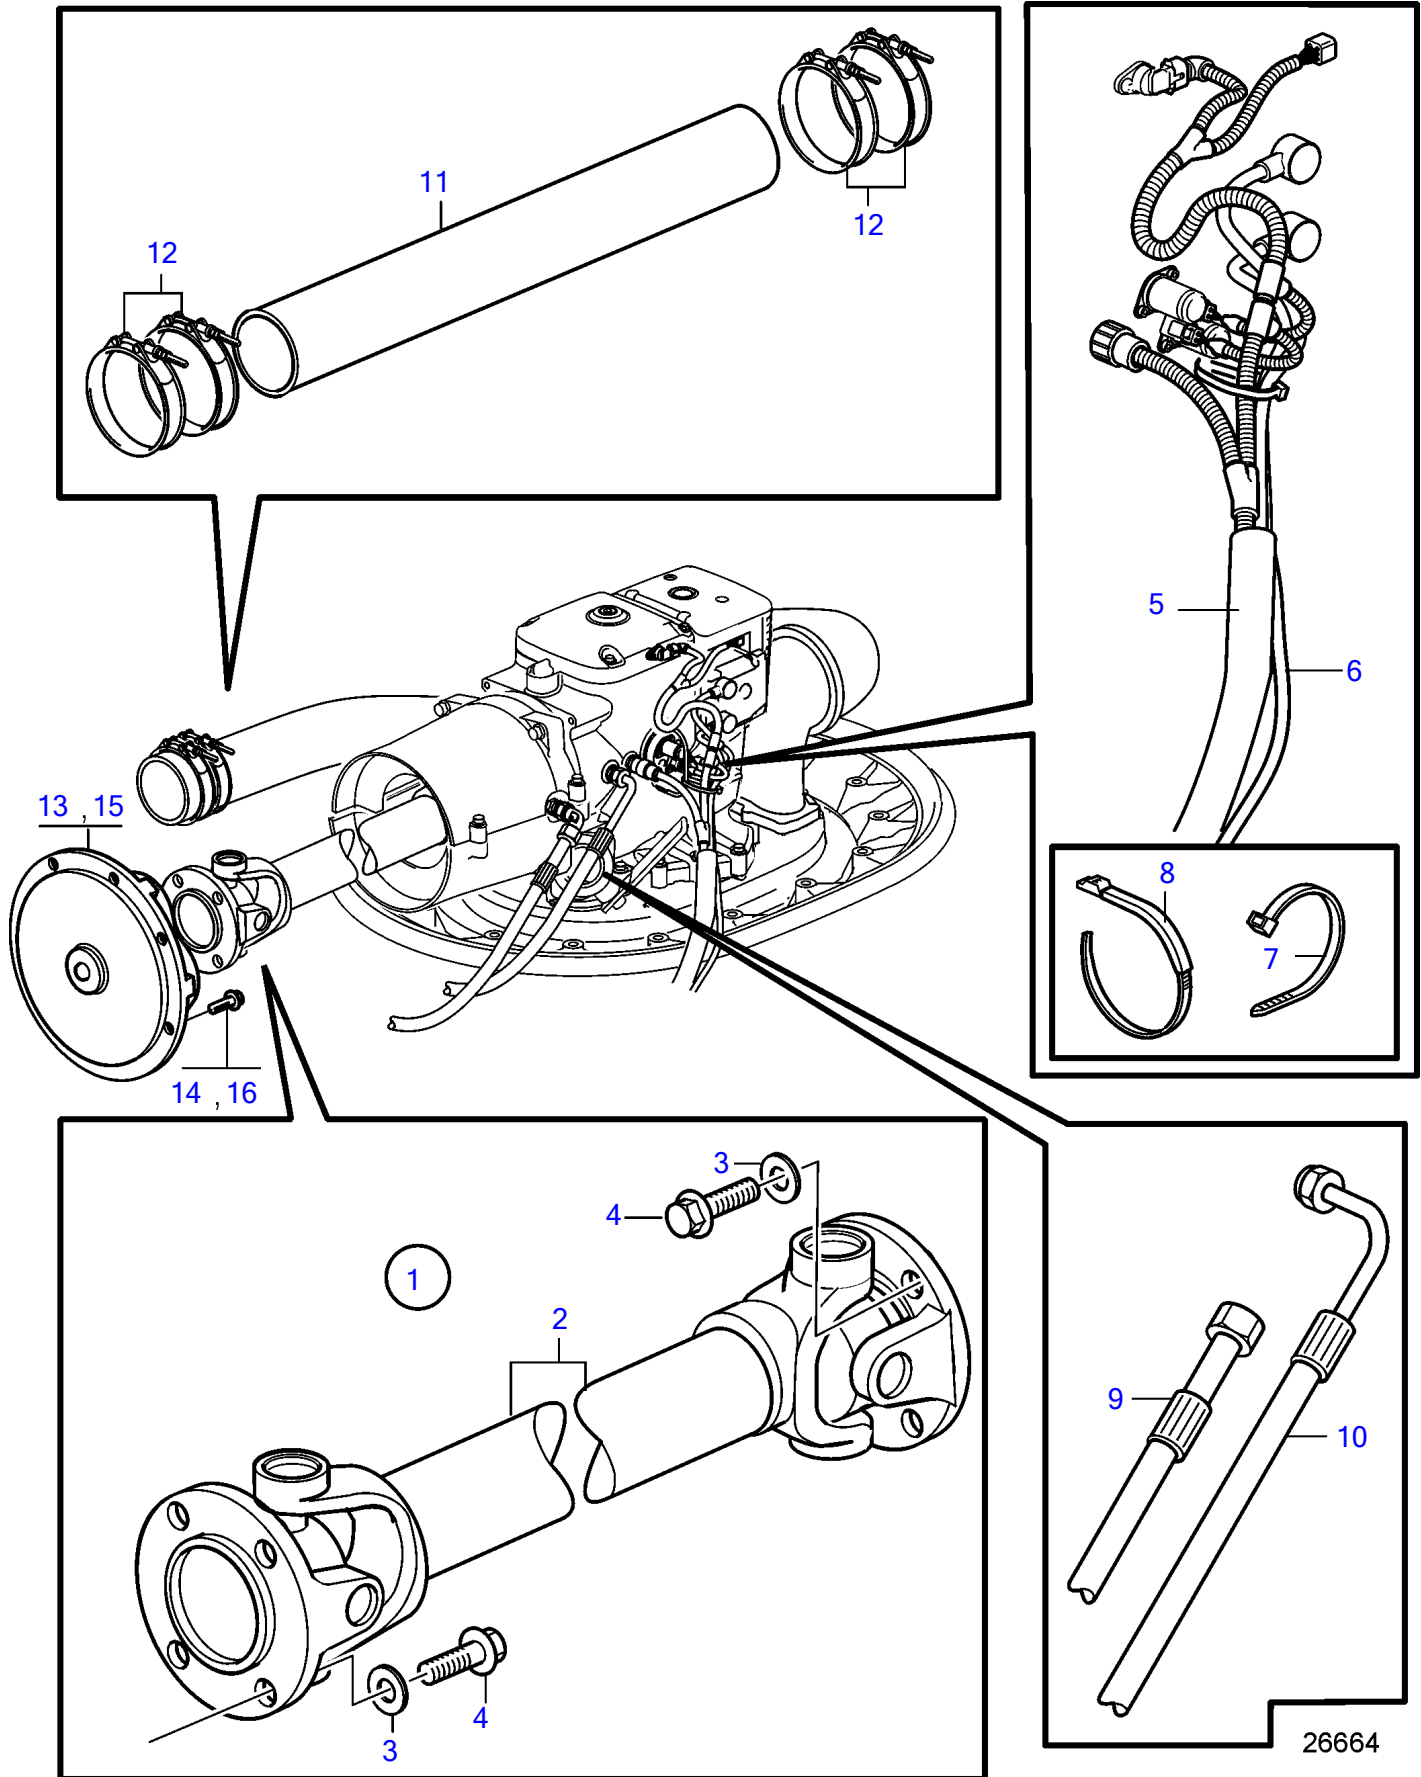

IPS2-A

IPS2-A

REF	PART NO.	QTY	DESCRIPTION	NOTES
1	(3594628)	1	Extension kit	Obsolete part
2	3889350	1	• Propeller shaft	
3	955897	8	• Washer	
4	991609	8	• Flange screw	
5	21493366	1	• Wiring harness	
6	3594042	1	• Wiring harness, power supply	
7	948211	10	• Cable tie	
8	1075407	1	• Cable tie	
9	3885401	1	• Hose, oil cooler	
10	3885401	1	• Hose, oil cooler	
11	3889325	1	• Hose	6"
12	3595350	4	• Hose clamp	
13	3593770	1	Flexible coupling	Replaced by 21931952
14	965188	8	Flange screw	M10X70, For 3593770
15	21931952	1	Flexible coupling	
16	984755	8	Flange screw	M10X40, For 21931952