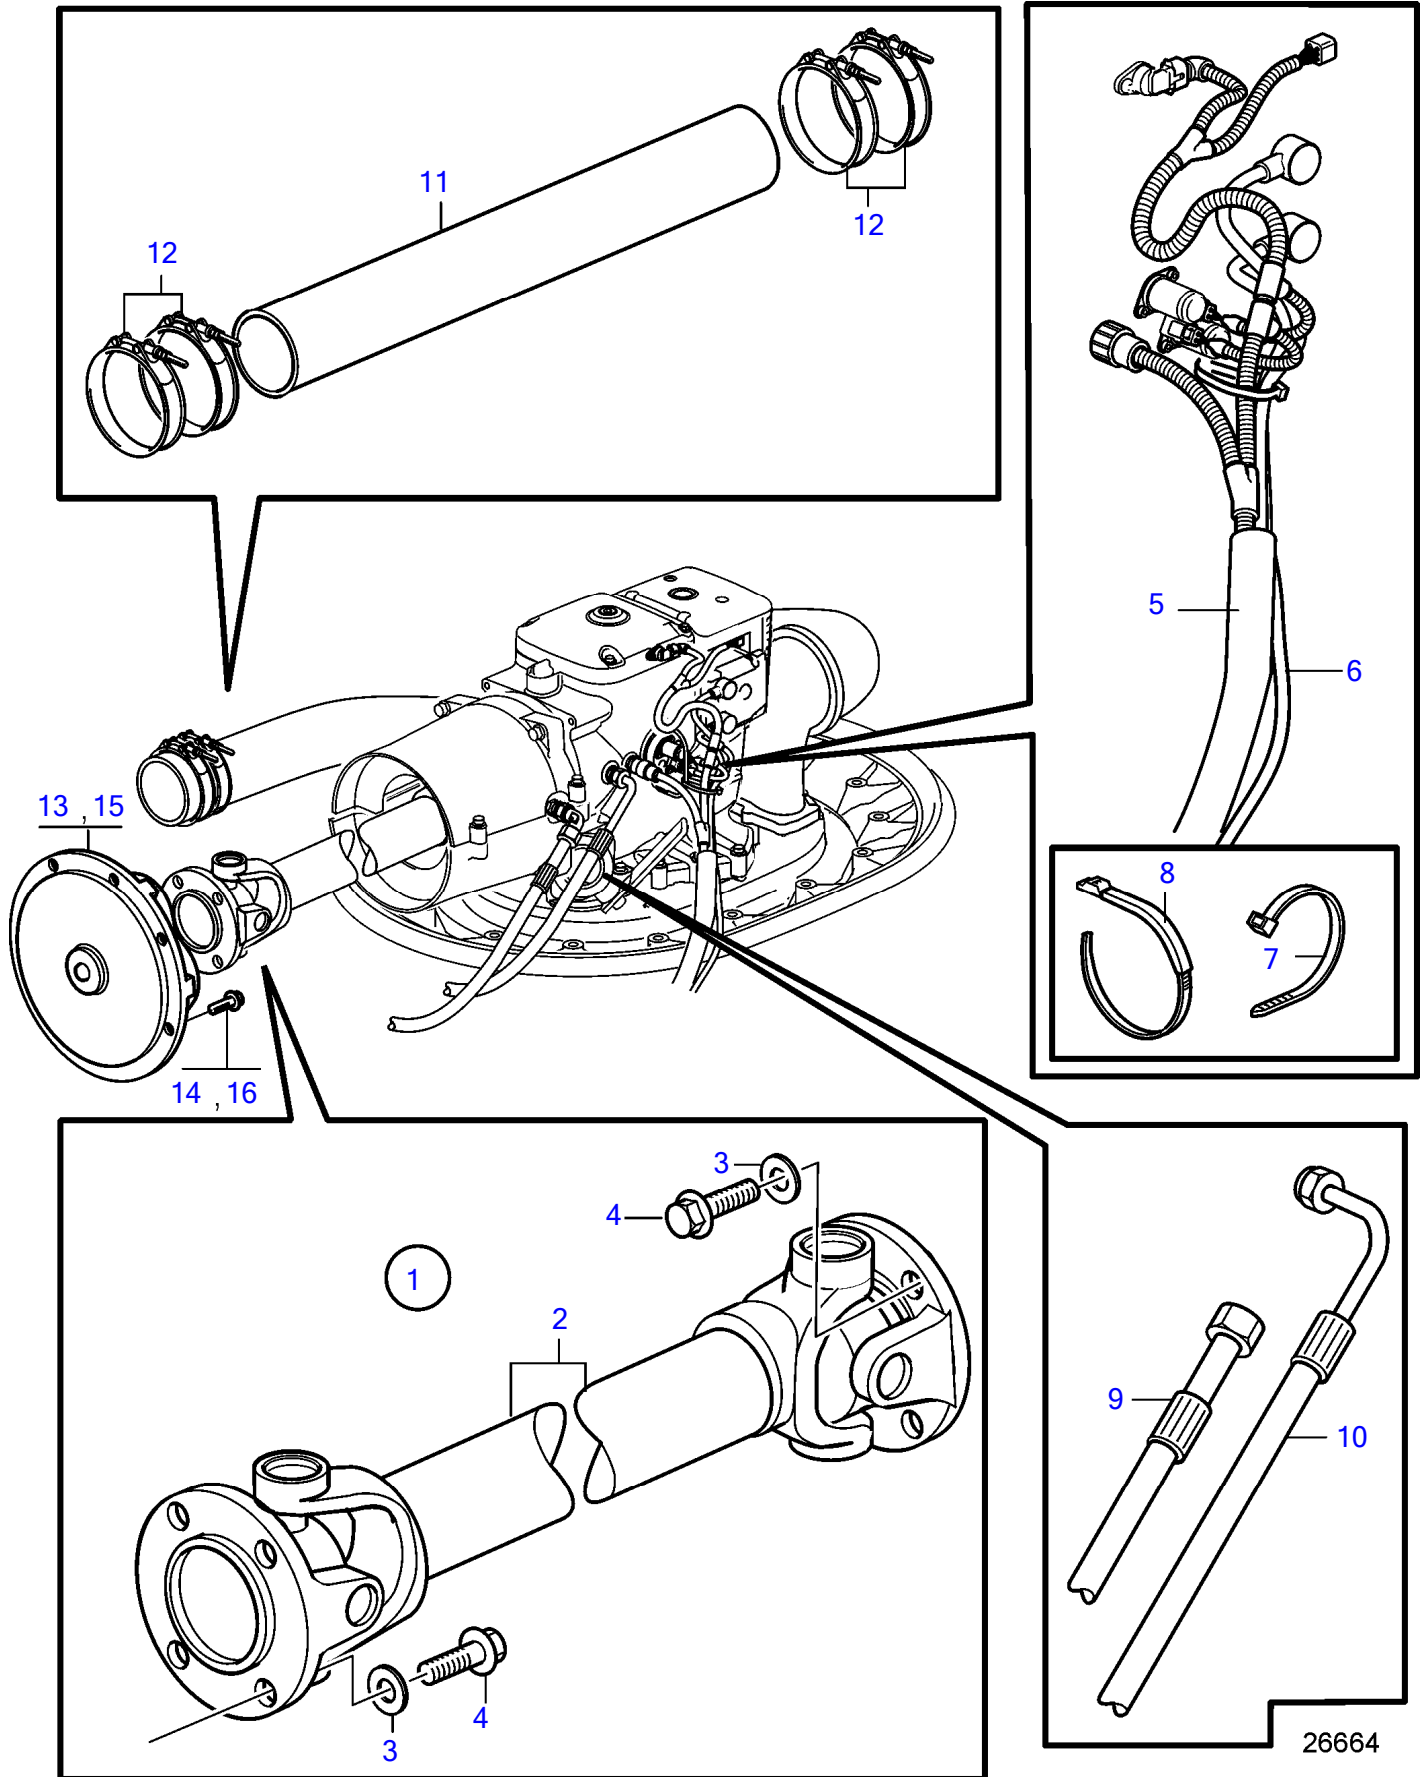

IPS2-A

IPS2-A

REF	PART NO.	QTY	DESCRIPTION	NOTES
1	(3594627)	1	Extension kit	Obsolete part
2	3884083	1	• Propeller shaft, l=std	
3	955897	8	• Washer	
4	991609	8	• Flange screw	
5	21761780	1	• Wiring harness	
6	3594040	1	• Wiring harness, power supply	L=2000mm
	3594042	1	• Wiring harness, power supply	L=5000mm
7	948211	10	• Cable tie	
8	1075407	1	• Cable tie	
9	21294089	1	• Hose, oil cooler	
10	21294090	1	• Hose, oil cooler	
11	21233011	1	• Hose	6"
12	3595350	4	• Hose clamp	
13	3593770	1	Flexible coupling	Replaced by 21931952
14	965188	8	Flange screw	M10X70, For 3593770
15	21931952	1	Flexible coupling	
16	984755	8	Flange screw	M10X40, For 21931952