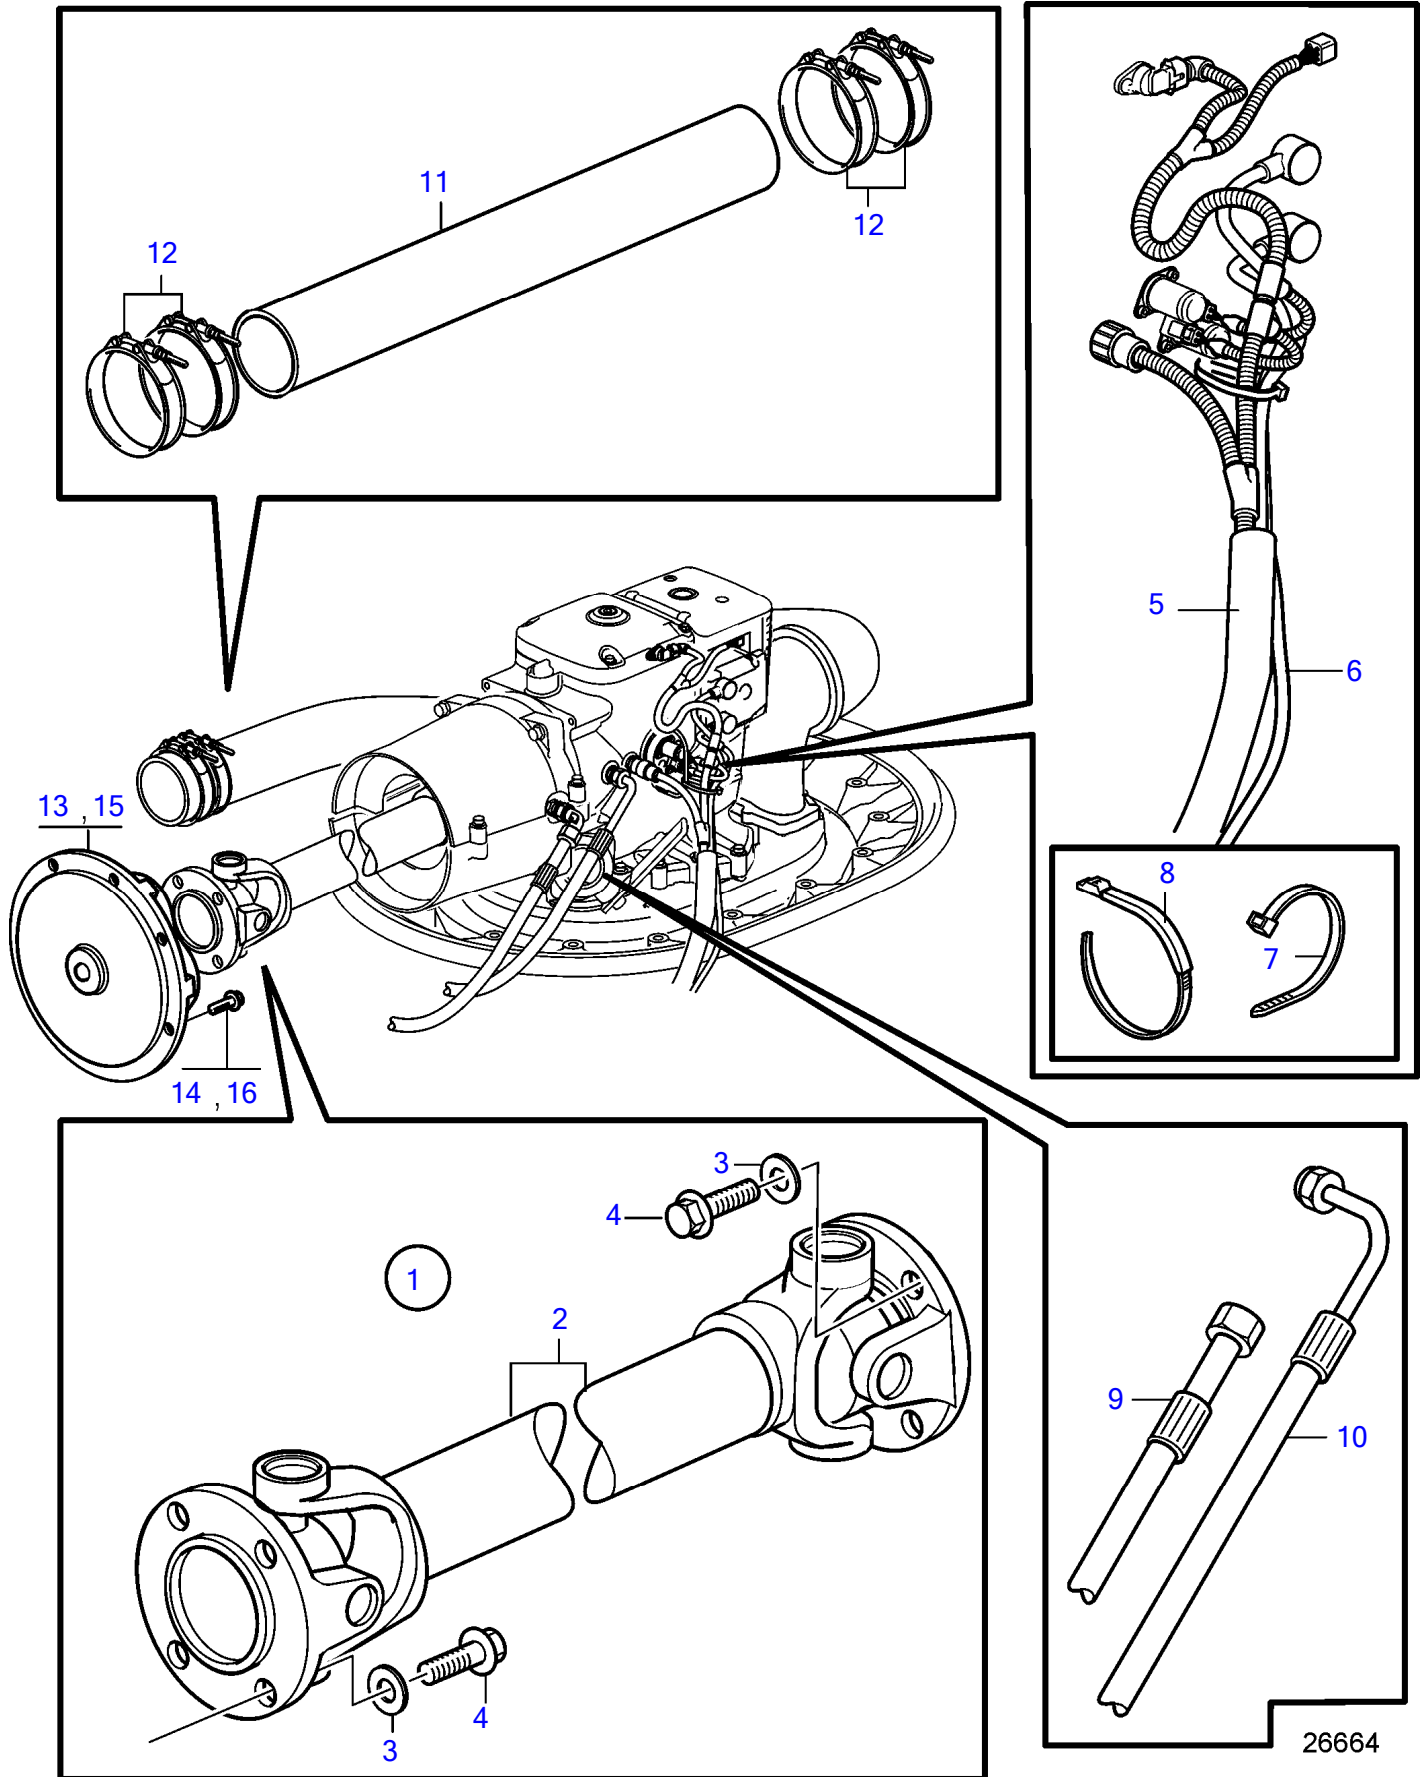

IPS2-A

IPS2-A

REF	PART NO.	QTY	DESCRIPTION	NOTES
1	(3594632)	1	Extension kit	Obsolete part
2	3889354	1	• Propeller shaft	
3	955897	8	• Washer	
4	991608	8	• Flange screw	
5	21493370	1	• Wiring harness	
6	3594040	1	• Wiring harness, power supply	L=2000mm
	3594042	1	• Wiring harness, power supply	L=5000mm
7	948211	10	• Cable tie	
8	1075407	1	• Cable tie	
9	3889340	1	• Hose, oil cooler	
10	3889340	1	• Hose, oil cooler	
11	3889329	1	• Hose	6"
12	3595350	4	• Hose clamp	
13	3593770	1	Flexible coupling	Replaced by 21931952
14	965188	8	Flange screw	M10X70, For 3593770
15	21931952	1	Flexible coupling	
16	984755	8	Flange screw	M10X40, For 21931952