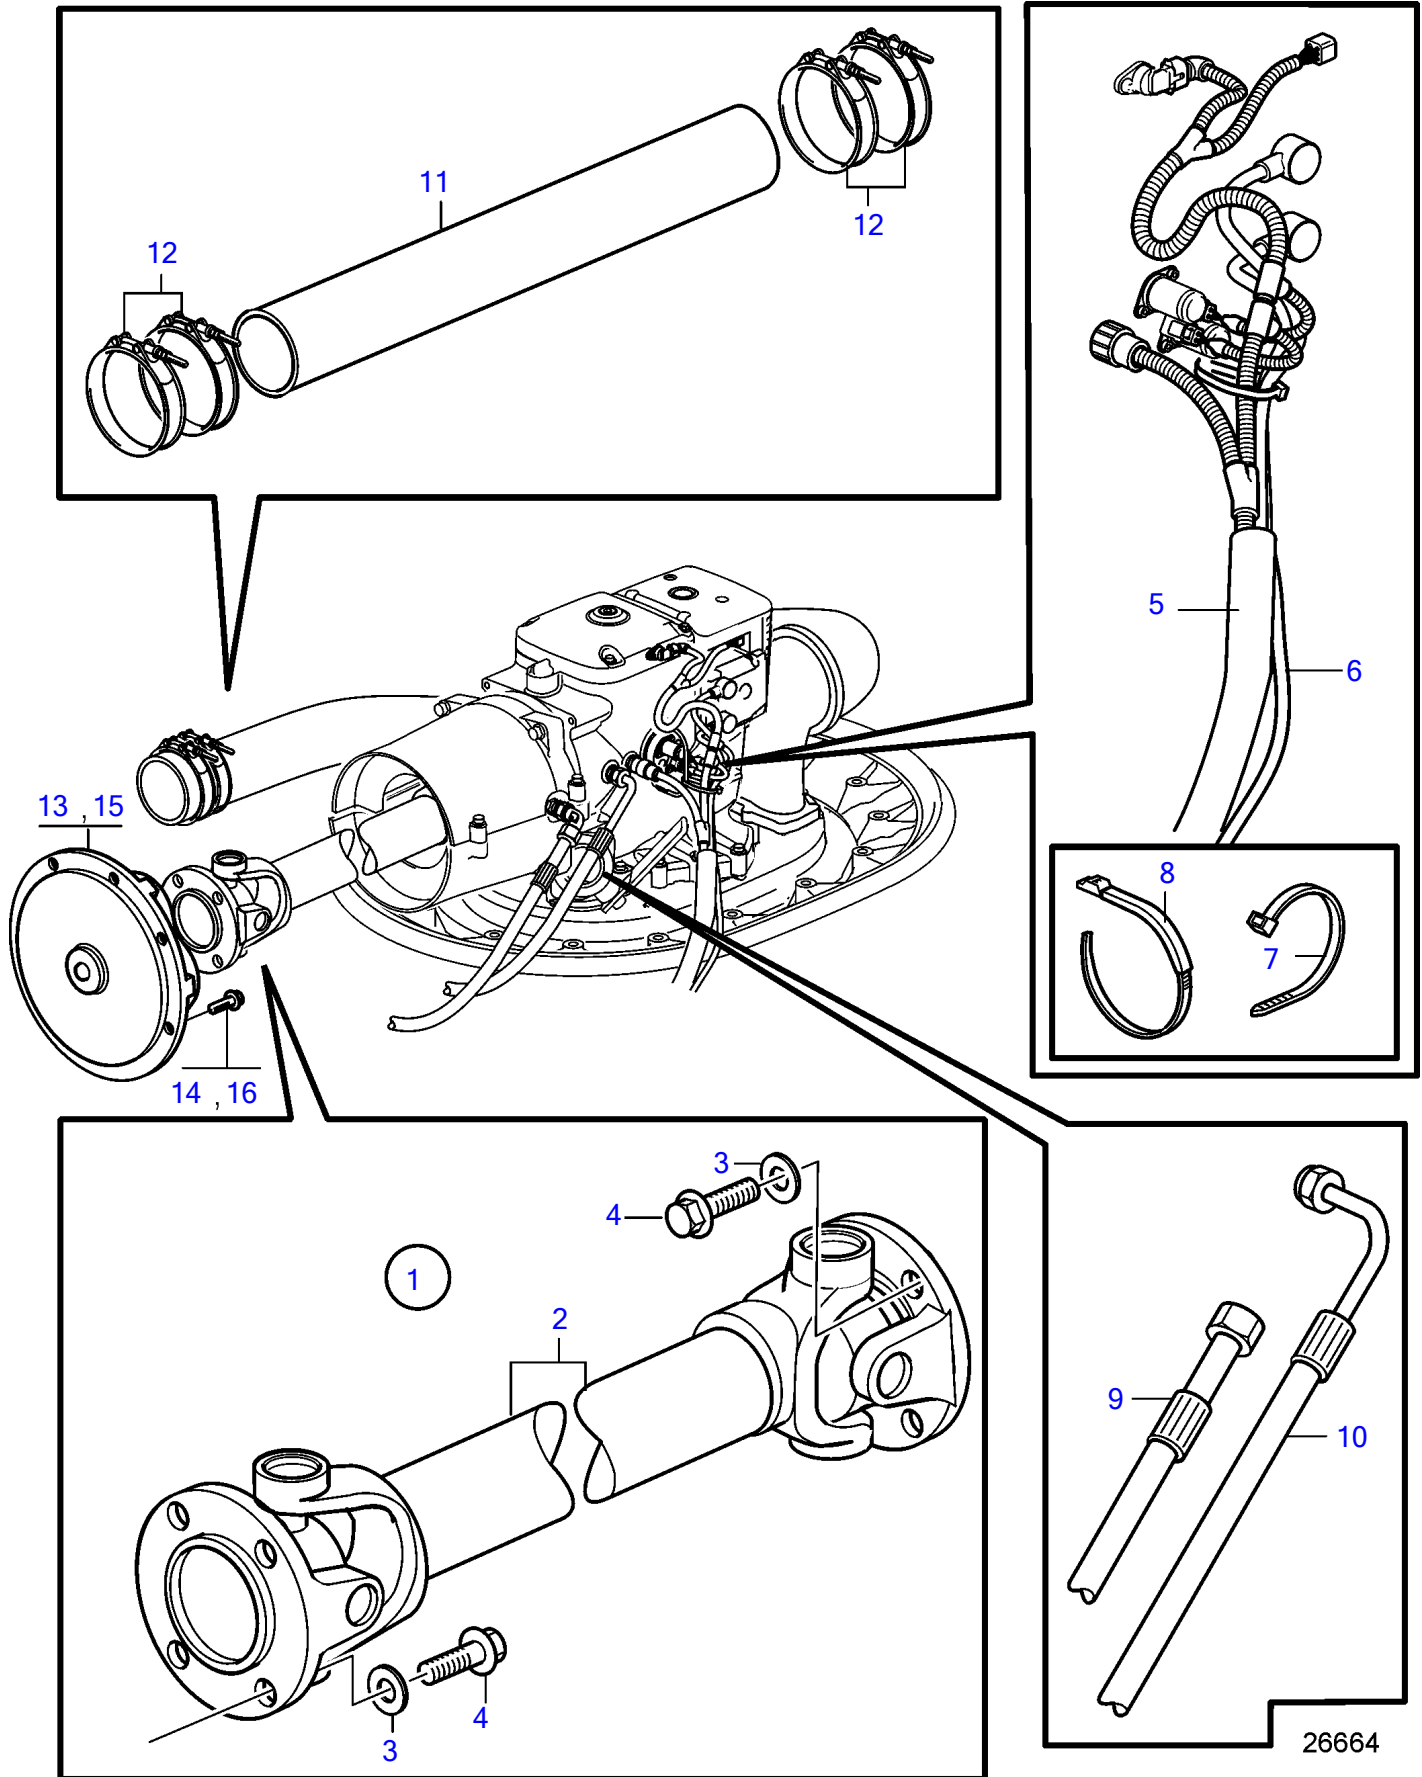

IPS2-A

IPS2-A

REF	PART NO.	QTY	DESCRIPTION	NOTES
1	(3594632)	1	Extension kit	Obsolete part
2	3889354	1	• Propeller shaft	
3	955897	8	• Washer	
4	991608	8	• Flange screw	
5	21493370	1	• Wiring harness	
6	3594042	1	• Wiring harness, power supply	
7	948211	10	• Cable tie	
8	1075407	1	• Cable tie	
9	3889340	1	• Hose, oil cooler	
10	3889340	1	• Hose, oil cooler	
11	3889329	1	• Hose	6"
12	3595350	4	• Hose clamp	
13	3593770	1	Flexible coupling	Replaced by 21931952
14	965188	8	Flange screw	M10X70, For 3593770
15	21931952	1	Flexible coupling	
16	984755	8	Flange screw	M10X40, For 21931952