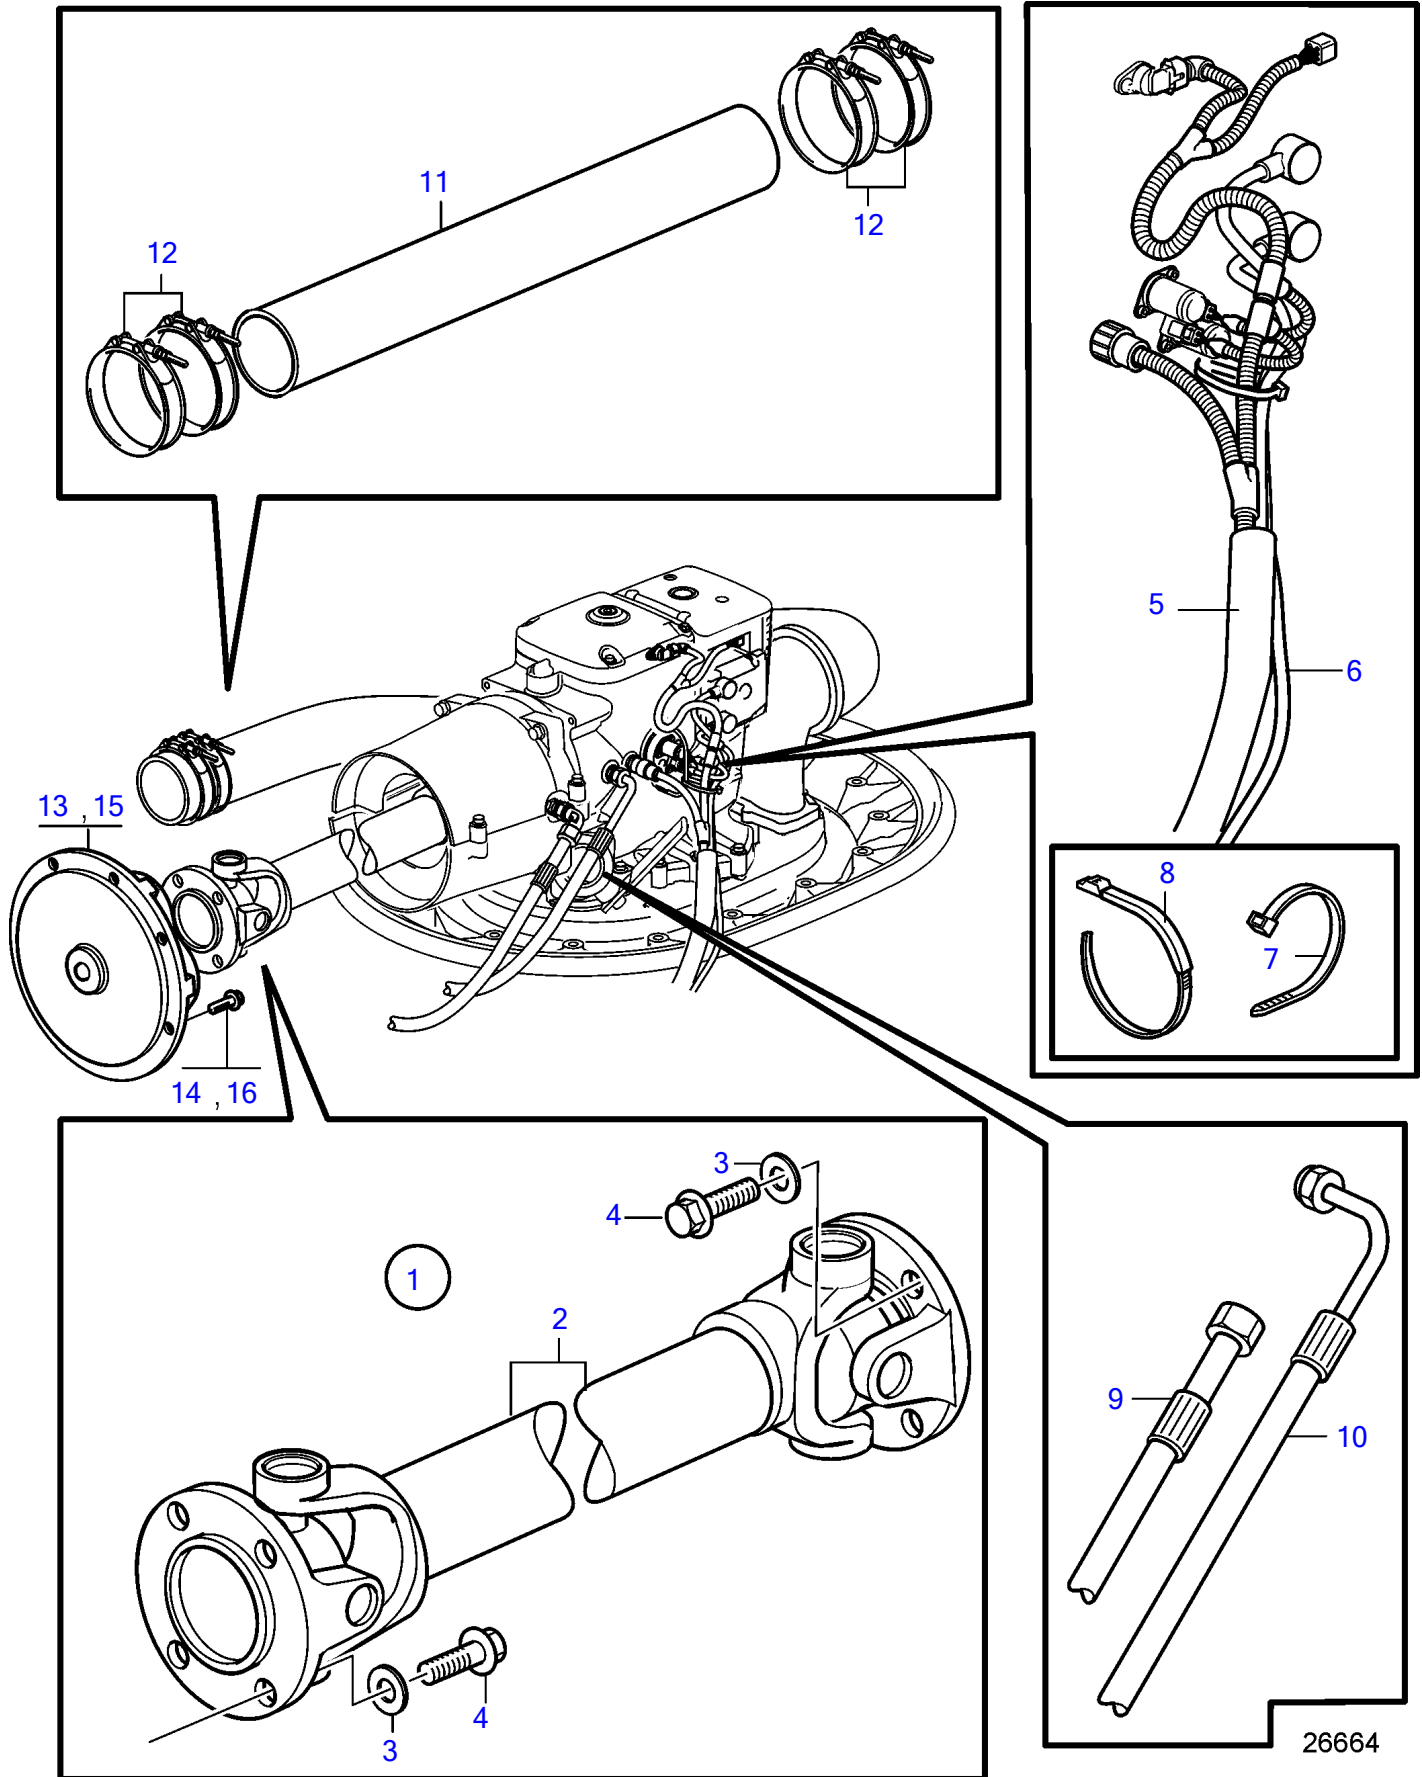

IPS2-A

IPS2-A

REF	PART NO.	QTY	DESCRIPTION	NOTES
1	(3594631)	1	Extension kit	Obsolete part
2	3889353	1	• Propeller shaft	
3	955897	8	• Washer	
4	991609	8	• Flange screw	
5	21493369	1	• Wiring harness	
6	3594042	1	• Wiring harness, power supply	
7	948211	10	• Cable tie	
8	1075407	1	• Cable tie	
9	3889339	1	• Hose, oil cooler	
10	3889339	1	• Hose, oil cooler	
11	3889328	1	• Hose	6"
12	3595350	4	• Hose clamp	
13	3593770	1	Flexible coupling	Replaced by 21931952
14	965188	8	Flange screw	M10X70, For 3593770
15	21931952	1	Flexible coupling	
16	984755	8	Flange screw	M10X40, For 21931952