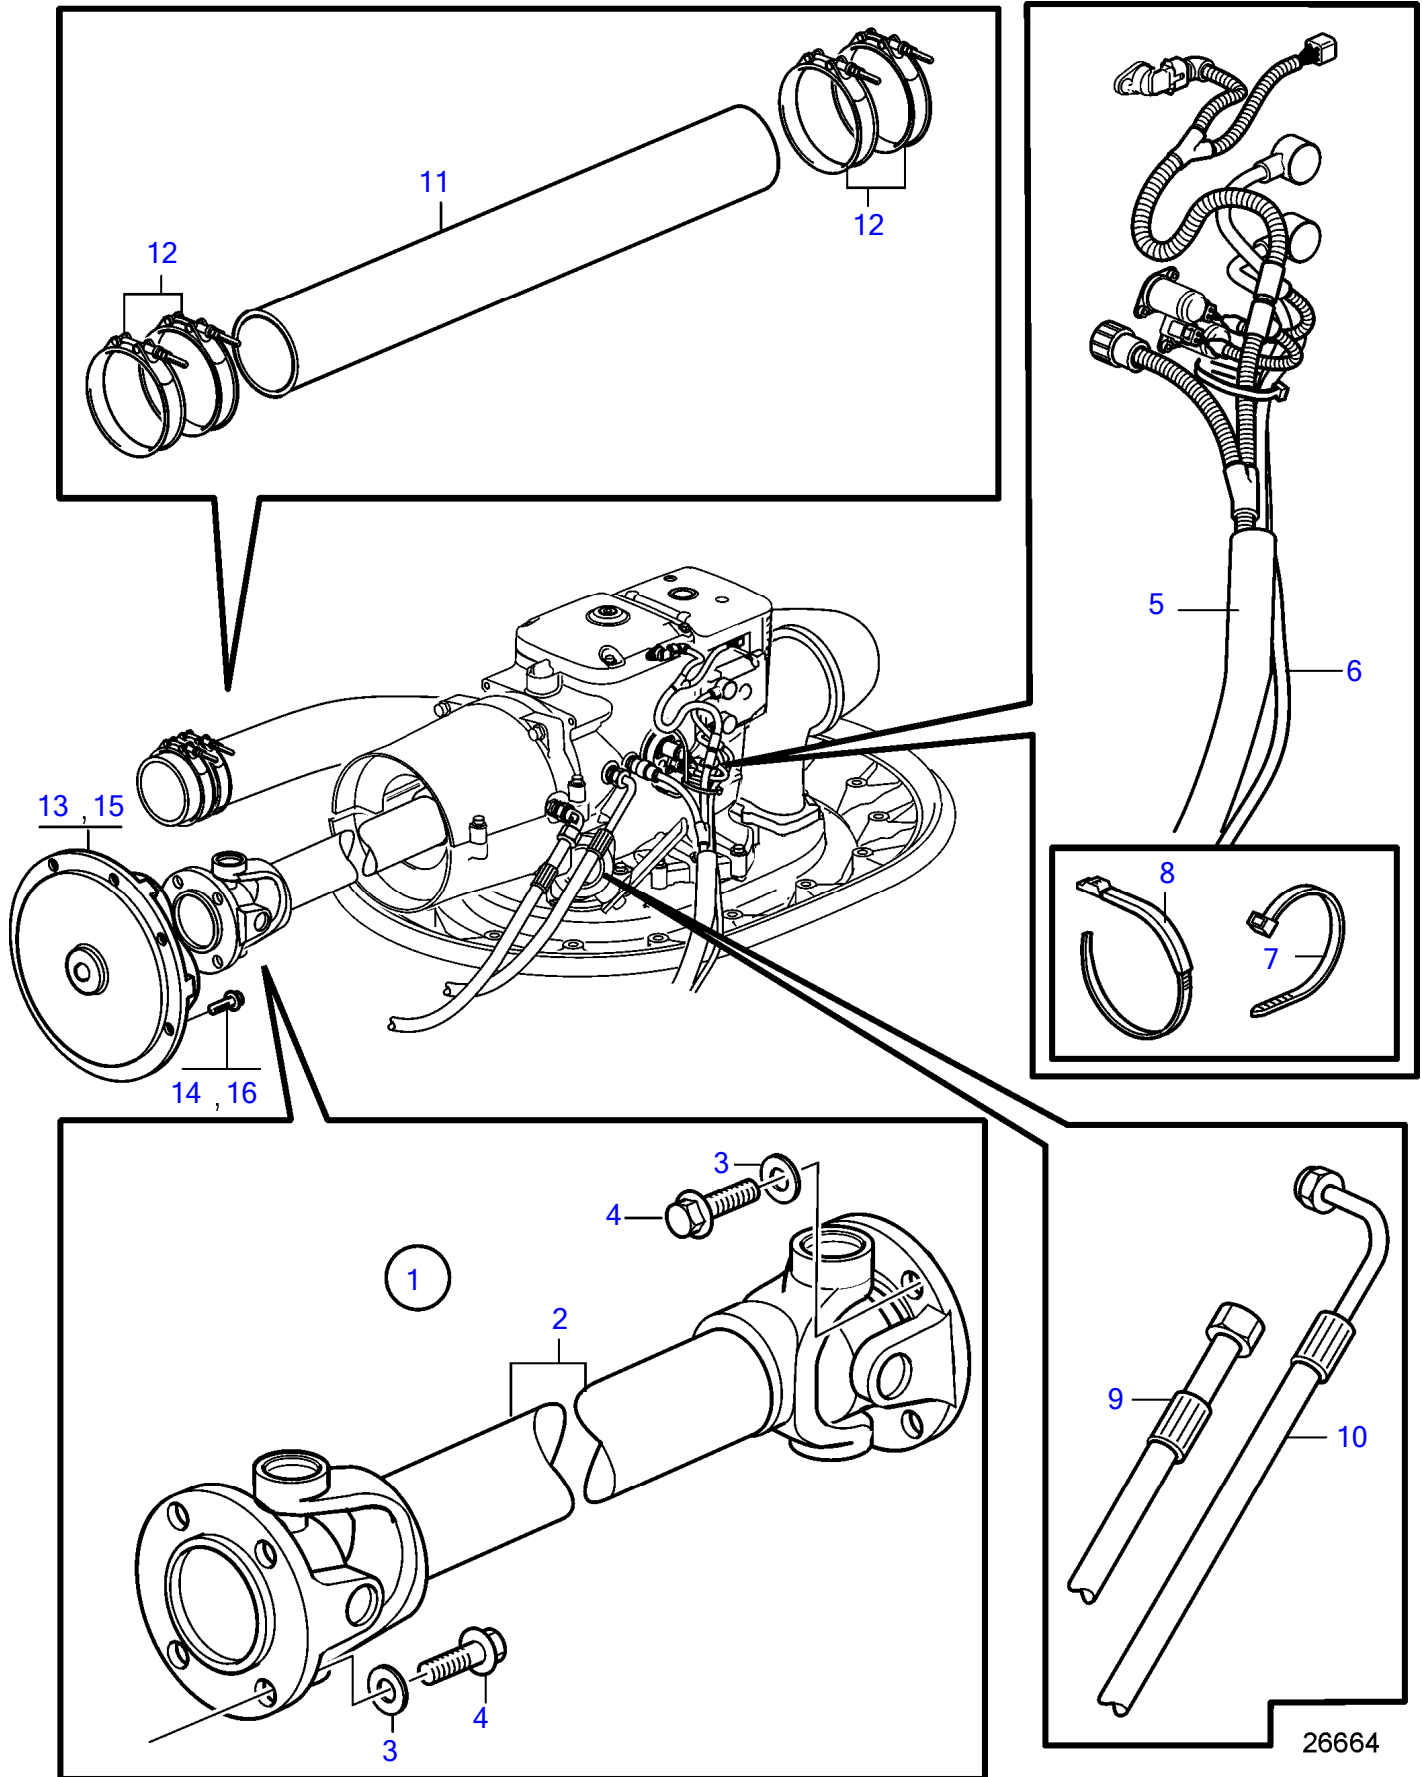

IPS2-A

IPS2-A

REF	PART NO.	QTY	DESCRIPTION	NOTES
1	(3594630)	1	Extension kit	Obsolete part
2	3889352	1	• Propeller shaft	
3	955897	8	• Washer	
4	991609	8	• Flange screw	
5	21493368	1	• Wiring harness	
6	3594040	1	• Wiring harness, power supply	L=2000mm
	3594042	1	• Wiring harness, power supply	L=5000mm
7	948211	10	• Cable tie	
8	1075407	1	• Cable tie	
9	3889338	1	• Hose, oil cooler	
10	3889338	1	• Hose, oil cooler	
11	3889327	1	• Hose	6"
12	3595350	4	• Hose clamp	
13	3593770	1	Flexible coupling	Replaced by 21931952
14	965188	8	Flange screw	M10X70, For 3593770
15	21931952	1	Flexible coupling	
16	984755	8	Flange screw	M10X40, For 21931952