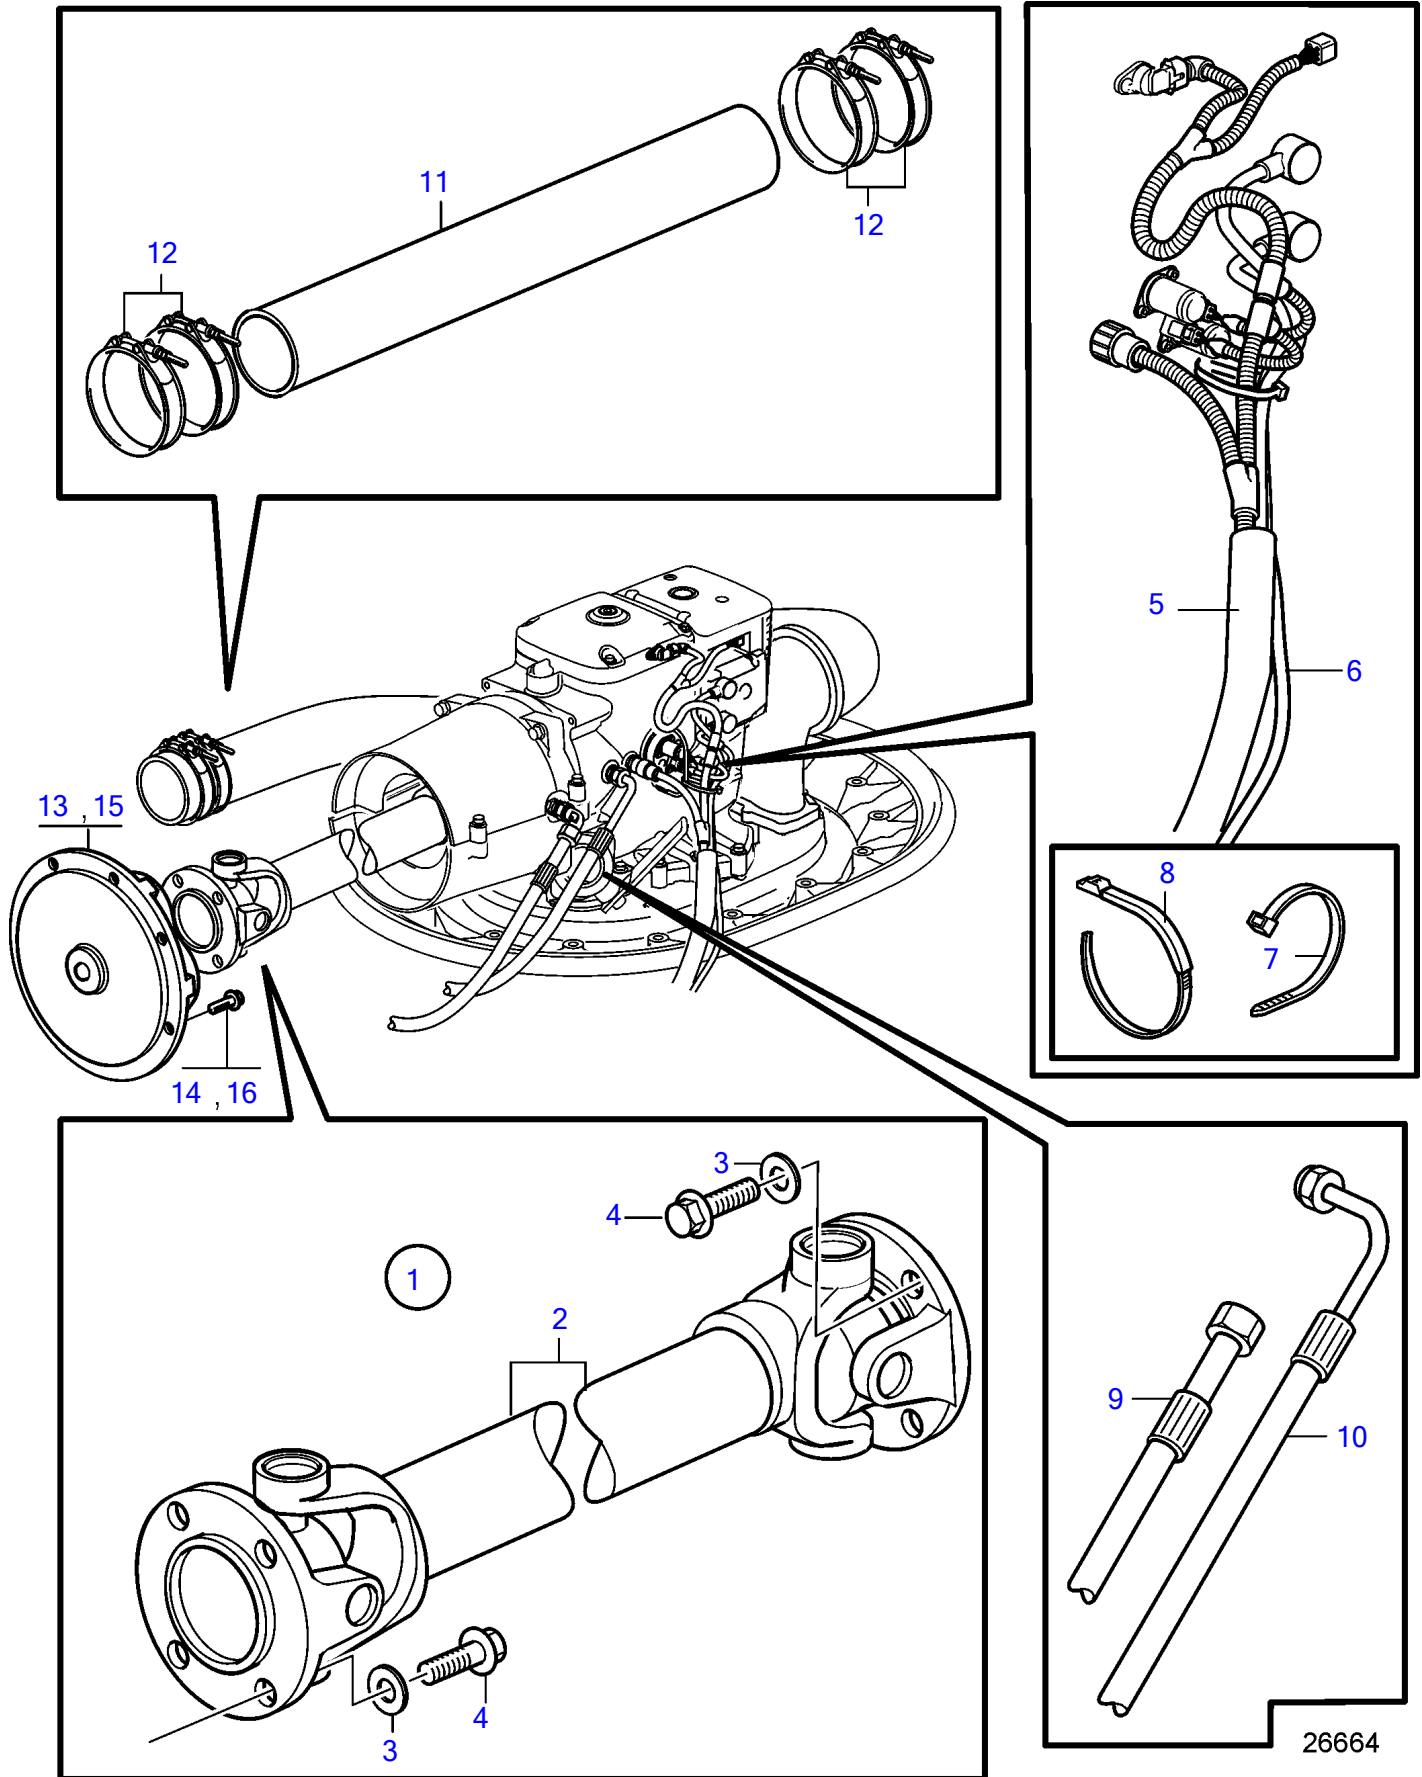

IPS2-A

IPS2-A

REF	PART NO.	QTY	DESCRIPTION	NOTES
1	(3594630)	1	Extension kit	Obsolete part
2	3889352	1	• Propeller shaft	
3	955897	8	• Washer	
4	991609	8	• Flange screw	
5	21493368	1	• Wiring harness	
6	3594042	1	• Wiring harness, power supply	
7	948211	10	• Cable tie	
8	1075407	1	• Cable tie	
9	3889338	1	• Hose, oil cooler	
10	3889338	1	• Hose, oil cooler	
11	3889327	1	• Hose	6"
12	3595350	4	• Hose clamp	
13	3593770	1	Flexible coupling	Replaced by 21931952
14	965188	8	Flange screw	M10X70, For 3593770
15	21931952	1	Flexible coupling	
16	984755	8	Flange screw	M10X40, For 21931952