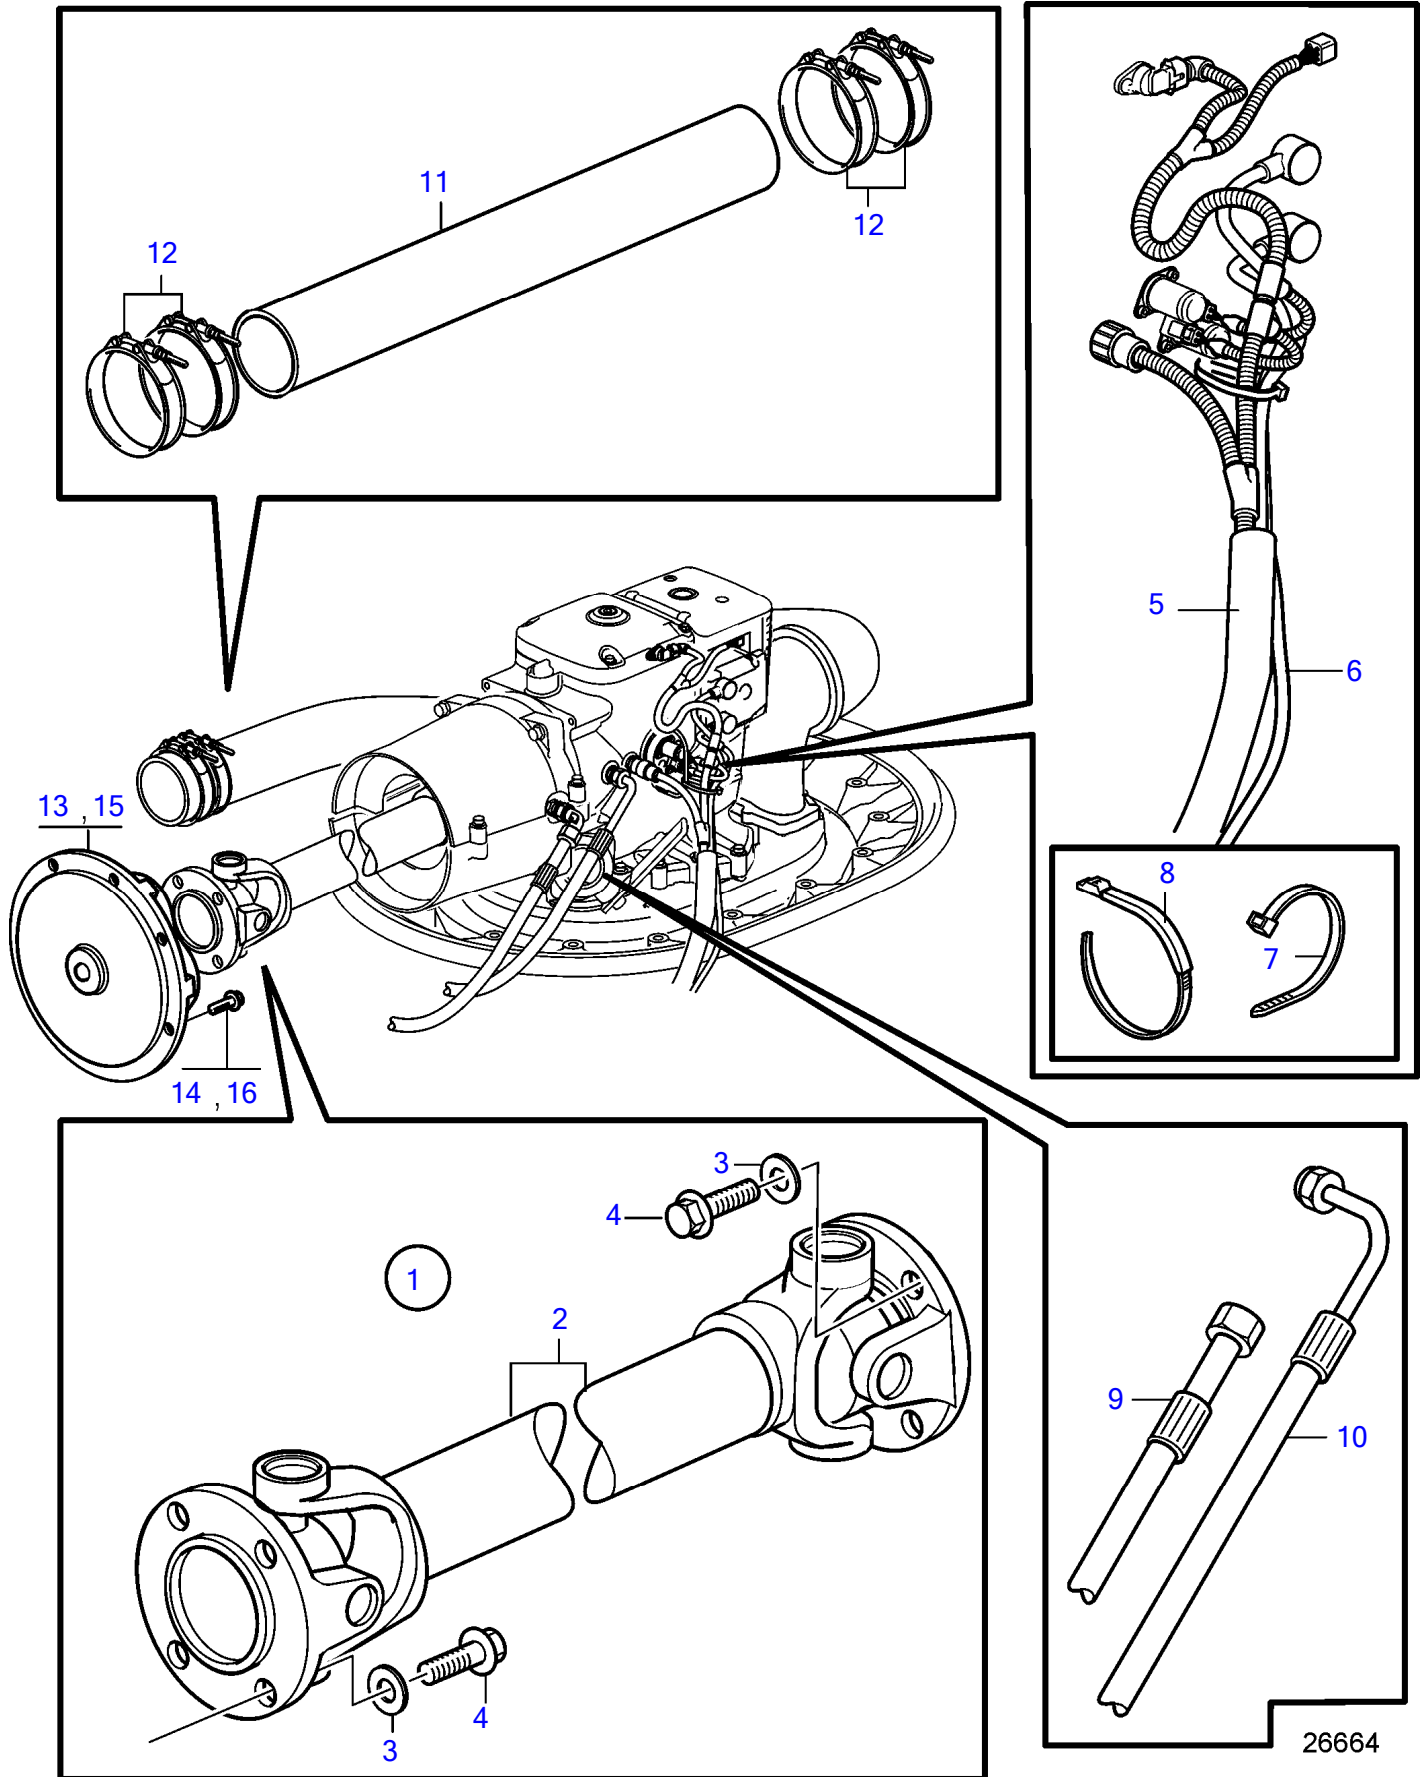

IPS2-A

IPS2-A

REF	PART NO.	QTY	DESCRIPTION	NOTES
1	(3594629)	1	Extension kit	Obsolete part
2	3889351	1	• Propeller shaft	
3	955897	8	• Washer	
4	991609	8	• Flange screw	
5	21493367	1	• Wiring harness	
6	3594040	1	• Wiring harness, power supply	L=2000mm
	3594042	1	• Wiring harness, power supply	L=5000mm
7	948211	10	• Cable tie	
8	1075407	1	• Cable tie	
9	3889337	1	• Hose, oil cooler	
10	3889337	1	• Hose, oil cooler	
11	3889326	1	• Hose	6"
12	3595350	4	• Hose clamp	
13	3593770	1	Flexible coupling	Replaced by 21931952
14	965188	8	Flange screw	M10X70, For 3593770
15	21931952	1	Flexible coupling	
16	984755	8	Flange screw	M10X40, For 21931952