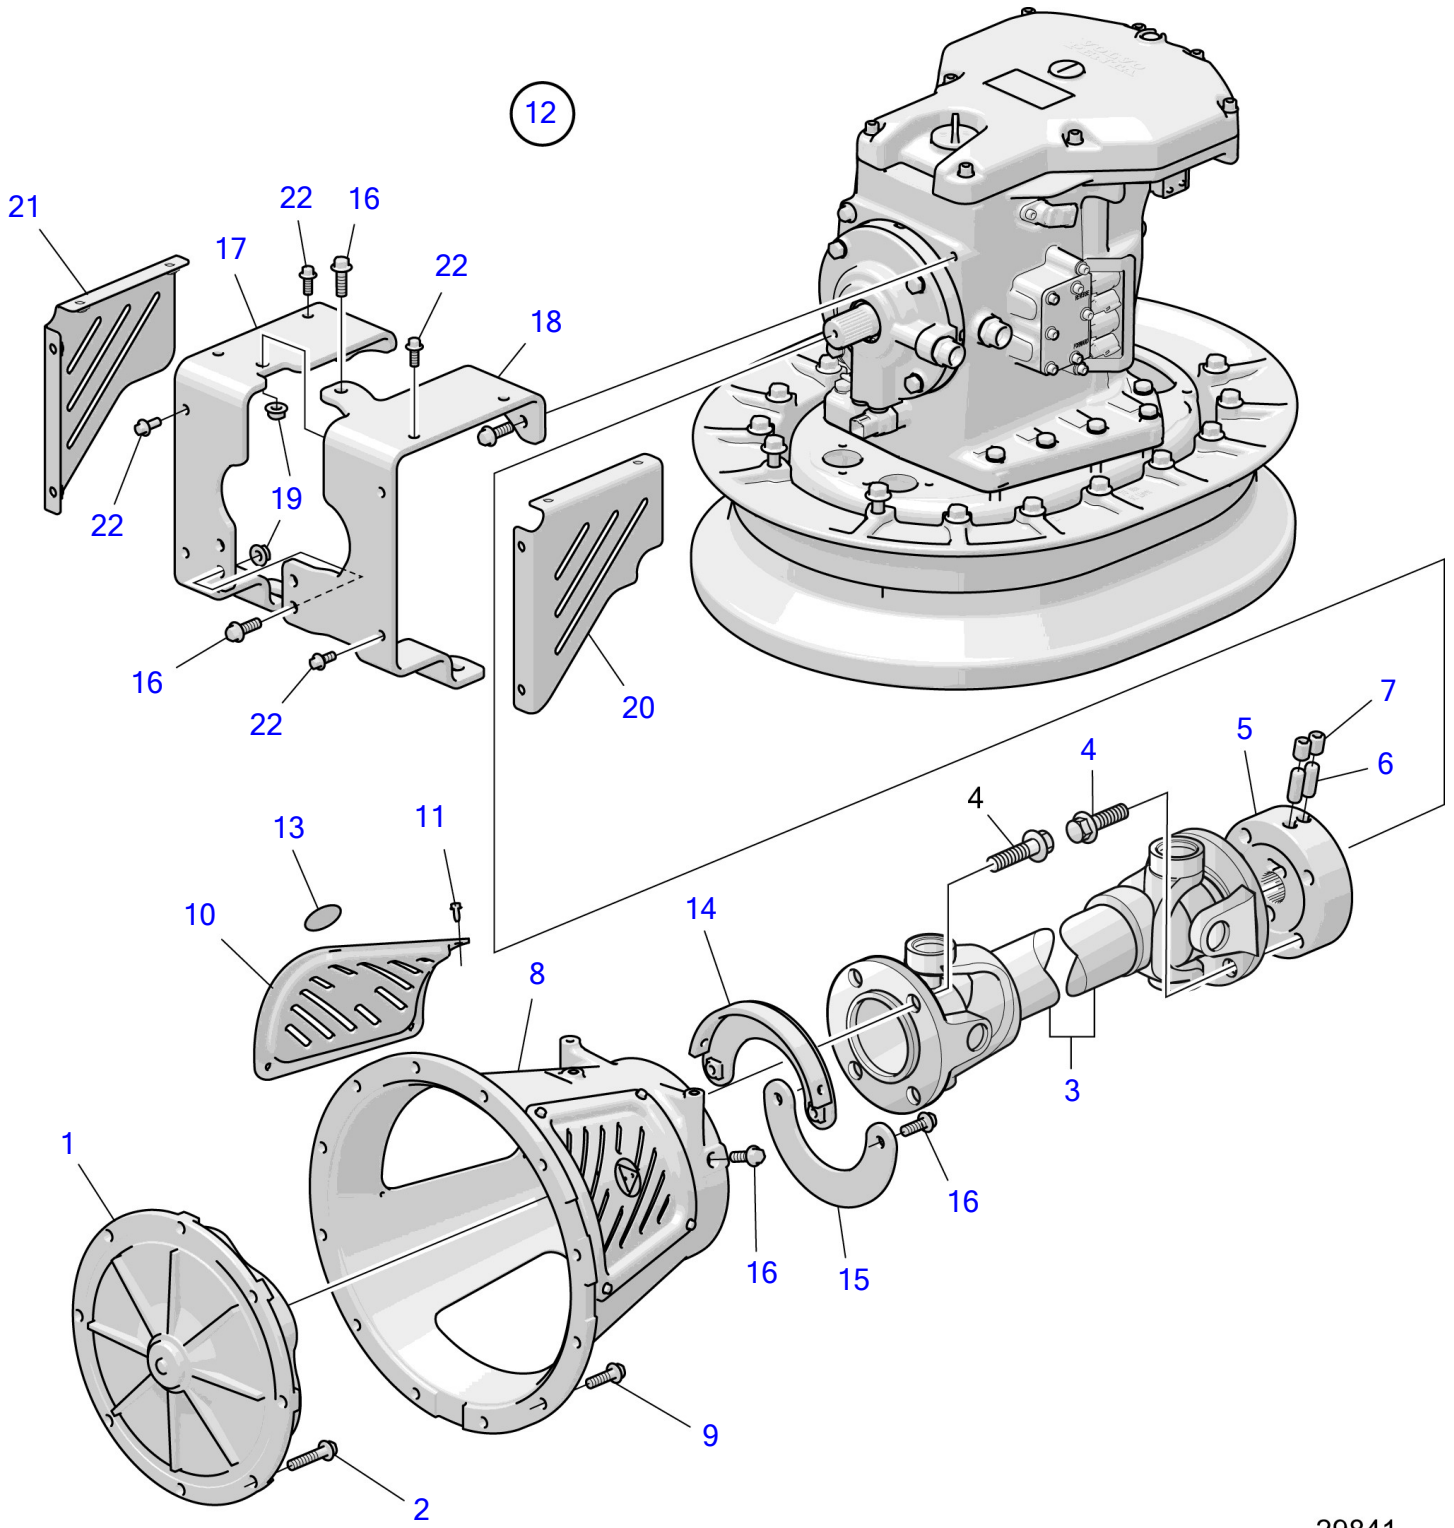

IPS10-A

29841

IPS10-A

REF	PART NO.	QTY	DESCRIPTION	NOTES
1	21393521	1	Flexible coupling	
2	990862	8	Flange screw	
3	3818295	1	Propeller shaft	L=570-650mm
	3818293	1	Propeller shaft	L=670-750mm
	3818292	1	Propeller shaft	L=770-850mm
	3818291	1	Propeller shaft	L=870-950mm
	3818290	1	Propeller shaft	L=970-1050mm
	3818289	1	Propeller shaft	L=1070-1150mm
	3818288	1	Propeller shaft	L=1170-1250mm
	3817454	1	Propeller shaft	L=1270-1350mm
	3817453	1	Propeller shaft	L=1370-1450mm
	3817452	1	Propeller shaft	L=1470-1550mm
	3817451	1	Propeller shaft	L=1570-1650mm
	3817450	1	Propeller shaft	L=1670-1750mm
4	465826	8	Flange screw	
5	23016317	1	Companion flange	
6		2	• Pin	Not sold separately.
7		2	• Set screw	Not sold separately.
8	23275836	1	Protecting casing	
9	984754	12	Flange screw	M10x35mm
10	3862871	2	Protecting screen	
11	968476	8	Flange screw	
12	23281798	1	Safety catch, kit	
13	3817024	2	• Decal	
14	23281800	1	• Safety catch	
15	3817572	1	• Plate	
16	990861	9	• Flange screw	
17	3812812	1	• Bracket	
18	3812835	1	• Bracket	
19	990941	3	• Flange nut	
20	21496784	1	• Cap	
21	3812863	1	• Cap	
22	984734	8	• Flange screw	