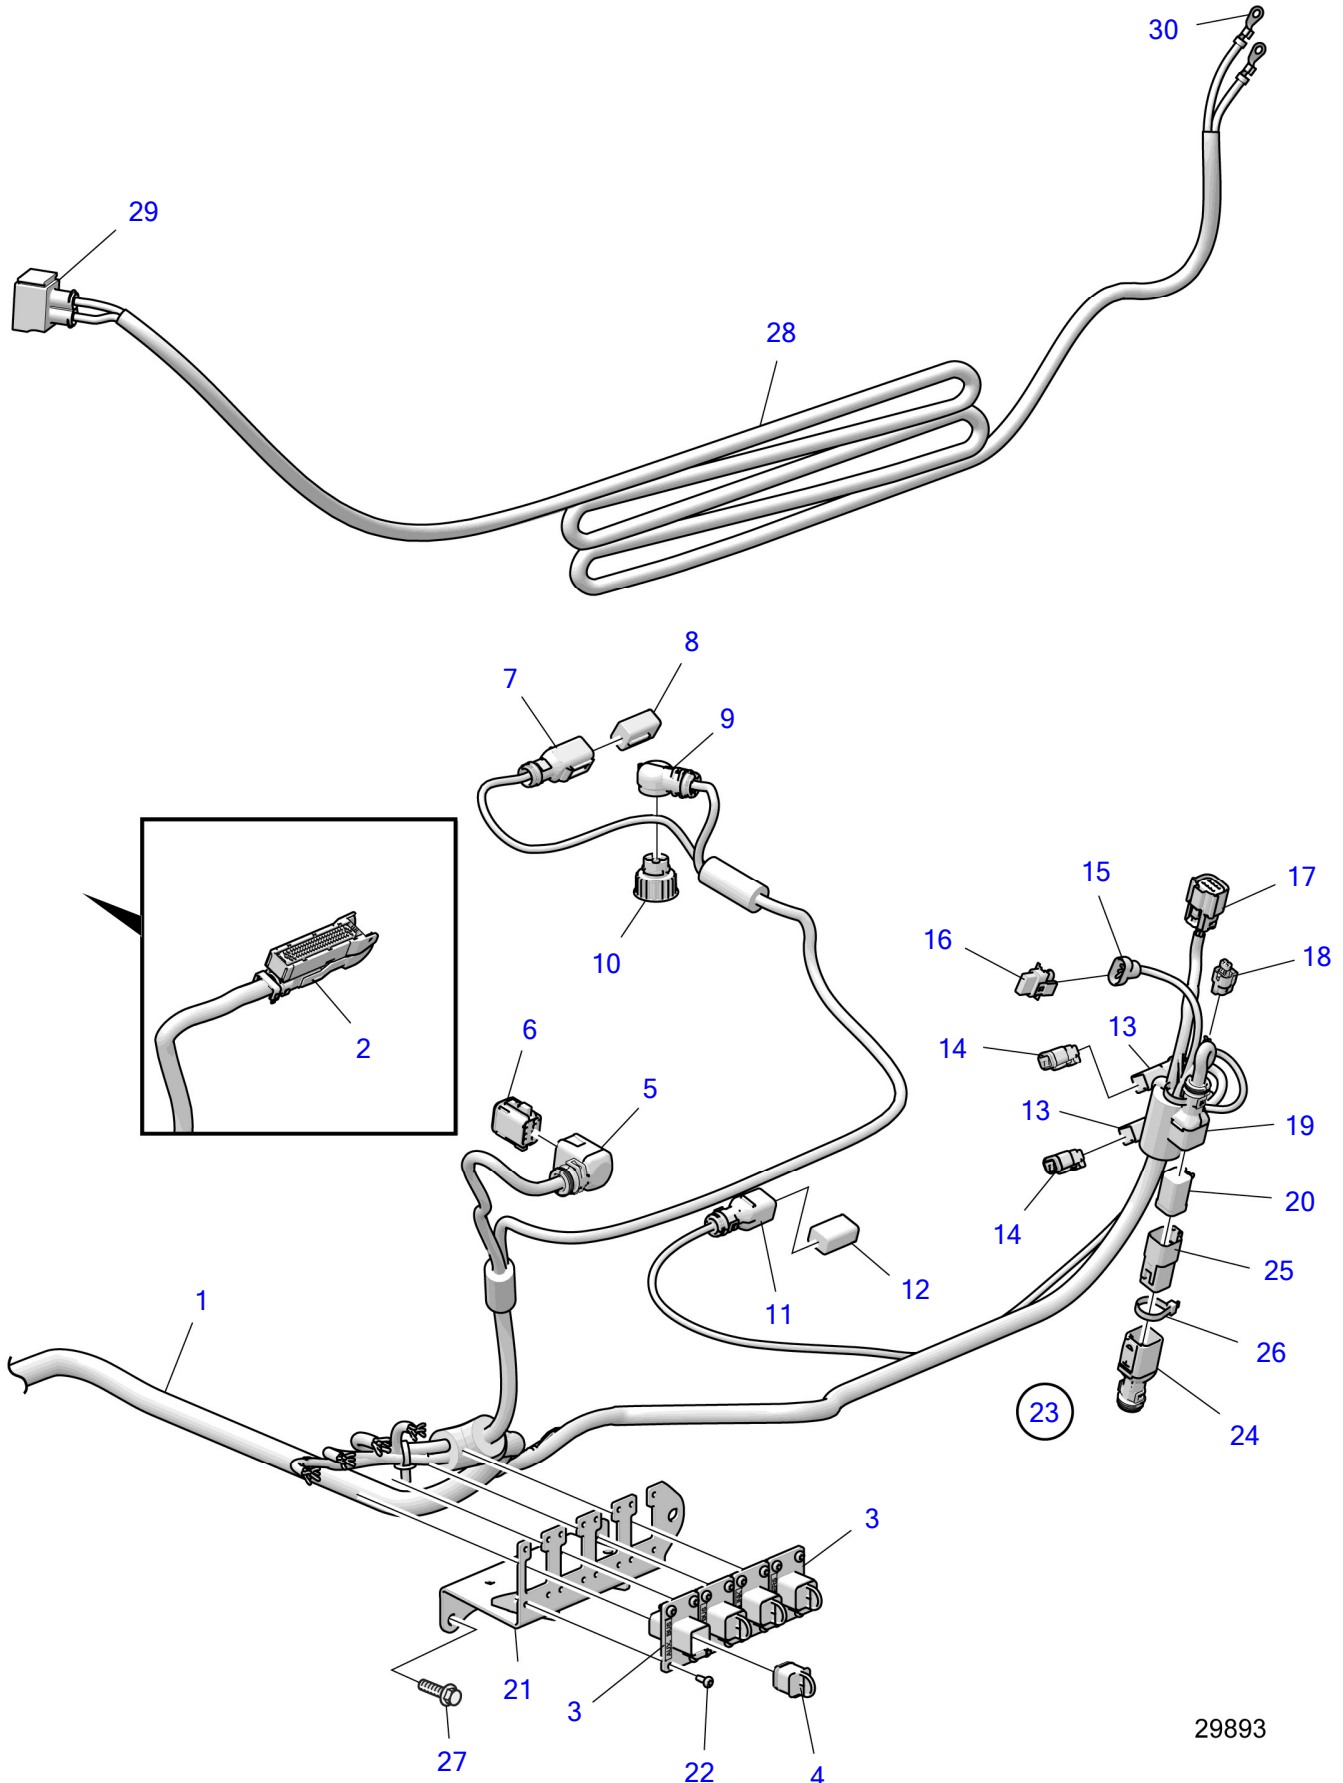

IPS10-A

29893

IPS10-A

REF	PART NO.	QTY	DESCRIPTION	NOTES
1	23085982		Wiring harness	
	23085983		Wiring harness	
2	14569516	1	• Housing	PCU
3	992330	4	• Housing	
4	3840433	4	• Sealing plug	
5	(996587)	1	• Adapter	Obsolete part
6	874091	1	• Housing	Interface
7		1	• Adapter	
8	874957	1	• Housing	Oil pressure
9	3985621	1	• Adapter	
10	984849	1	• Housing	Oil temp/pressure
11		1	• Adapter	
12	874957	1	• Housing	Oil Quality
13	11170161	2	• Adapter	
14		2	• Housing	Valve forward/reverse
15	874652	1	• Adapter	
16	8622455	1	• Receptacle housing	Rev sensor
17		1	• Housing	SUS
18		1	• Housing	Oil level
19		1	• Adapter	
20	874960	1	• Housing	
21	23555188	1	Bracket	
22	60113449	16	Six point socket scr	
23	23327137	1	Wiring harness	
24	874959	1	Housing	
25				
26	948211		Cable tie	
27	984734	3	Flange screw	
28	23410287	1	Cable kit	L=4m, Power Cable
29			Housing	
30	976478	2	Terminal	