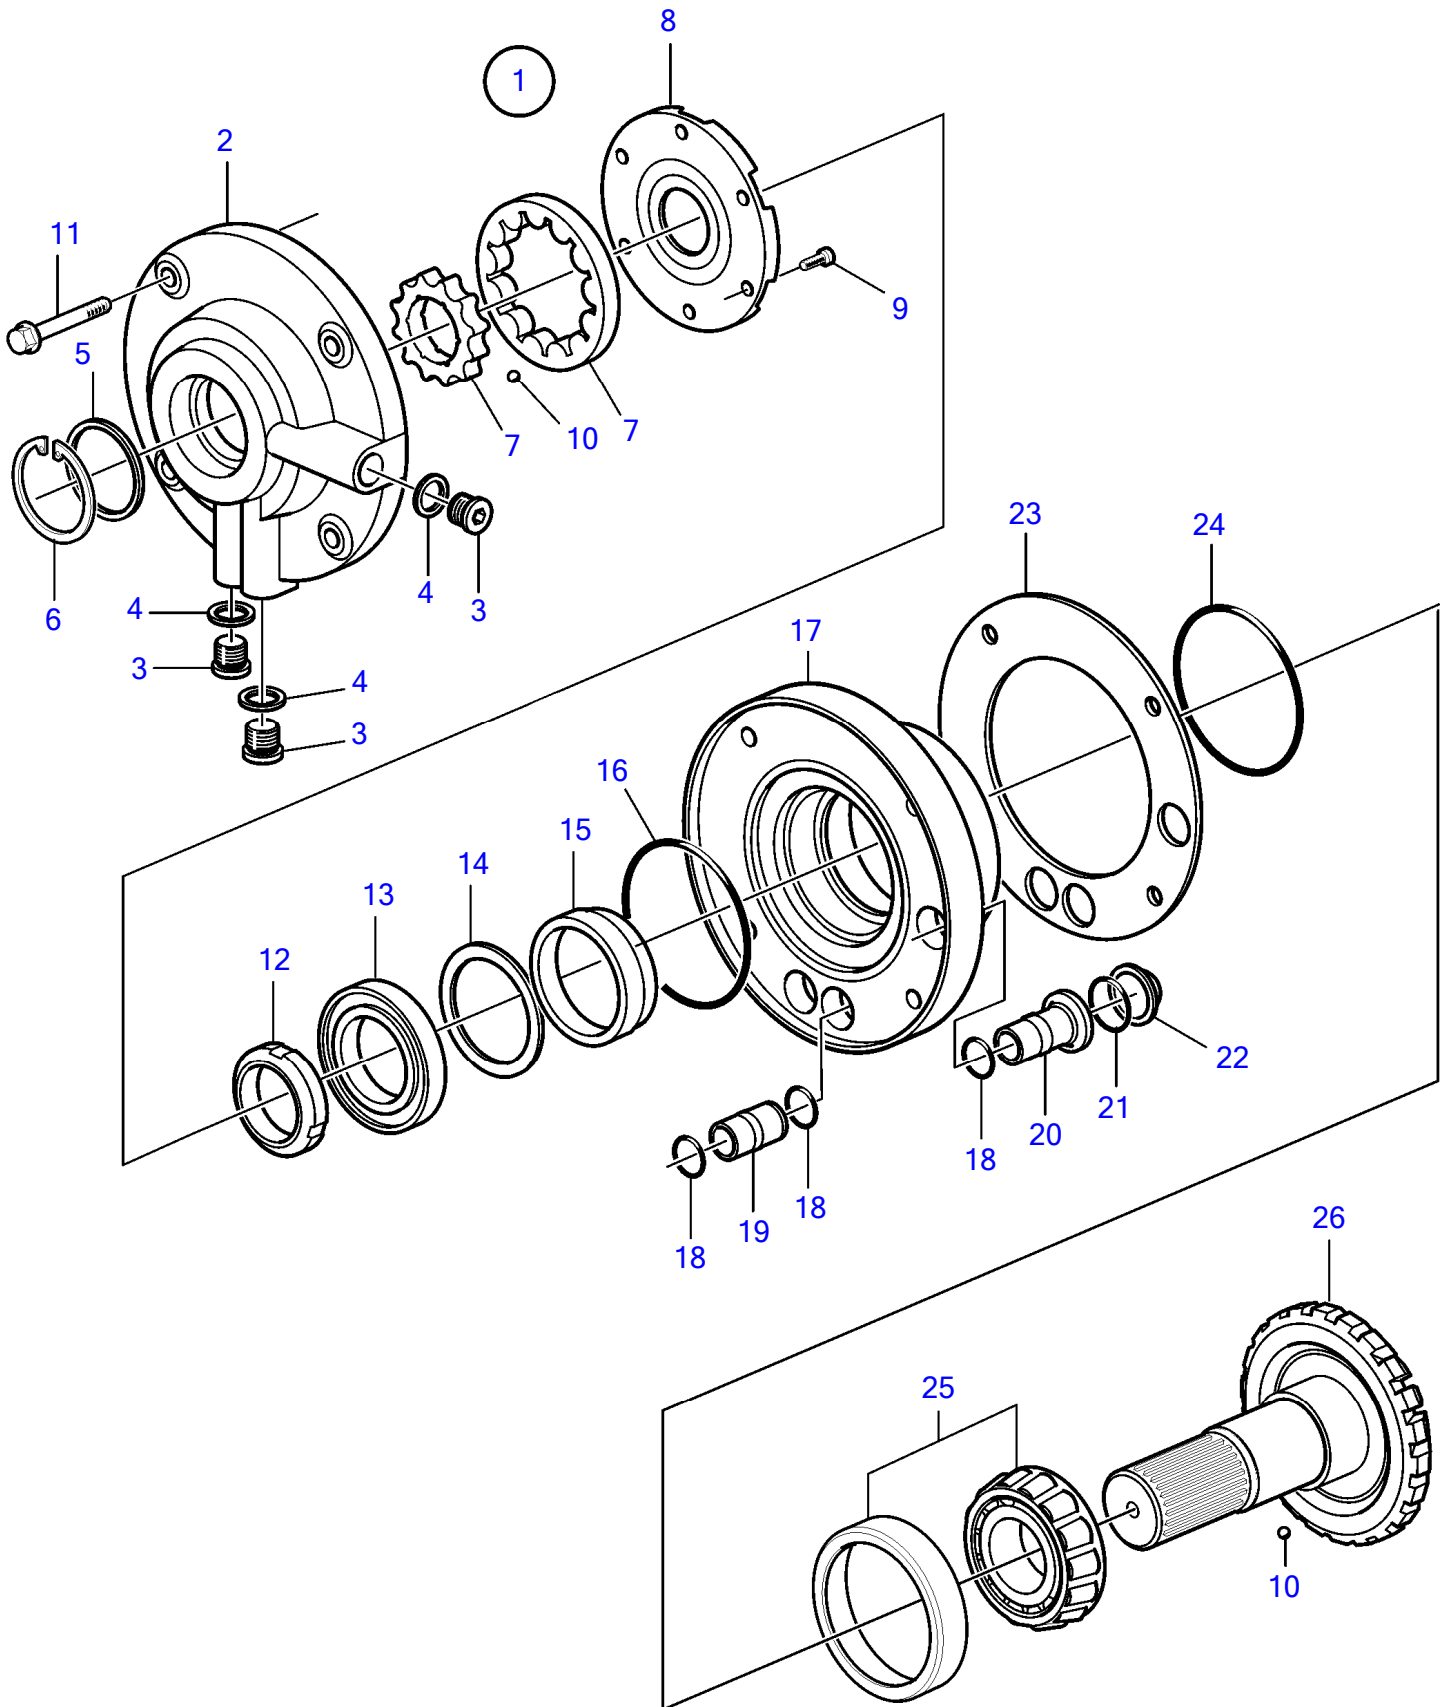

IPS-C

22781

IPS-C

REF	PART NO.	QTY	DESCRIPTION	NOTES
1	3842012	1	Oil pump kit	
2	3861050	1	• Pump housing	
3	945065	3	• Plug	
4	969011	3	• Gasket	
5	6842273	1	• Lip seal	
6	914526	1	• Snap ring	
7		1	• Pump element	not sold separately
8		1	• Cover	not sold separately
9	942001	6	• Hex. socket screw	L=16mm
10	1521240	1	• Ball	
11	965186	4	Flange screw	L=50mm
12	969074	1	Round nut	
13	11043	1	Roller bearing	
14	983149	X	Shim	TH=0.10mm
	983150	X	Shim	TH=0.15mm
	983151	X	Shim	TH=0.35mm
15	3842410	1	Spacer	
16	925262	1	O-ring	
17	3889210	1	Bearing housing	
18	955989	5	O-ring	
19	3861492	2	Sleeve	
20	3862011	1	Sleeve	
21	955997	1	O-ring	
22	3886794	1	Strainer	
23	3861052	X	Shim	TH=0,08mm
	3861053	X	Shim	TH=0,13mm
	3861054	X	Shim	TH=0,25mm
24	925260	1	O-ring	
25	184595	1	Roller bearing	
26		1	Pinion	See section for "Upper Gear Set"