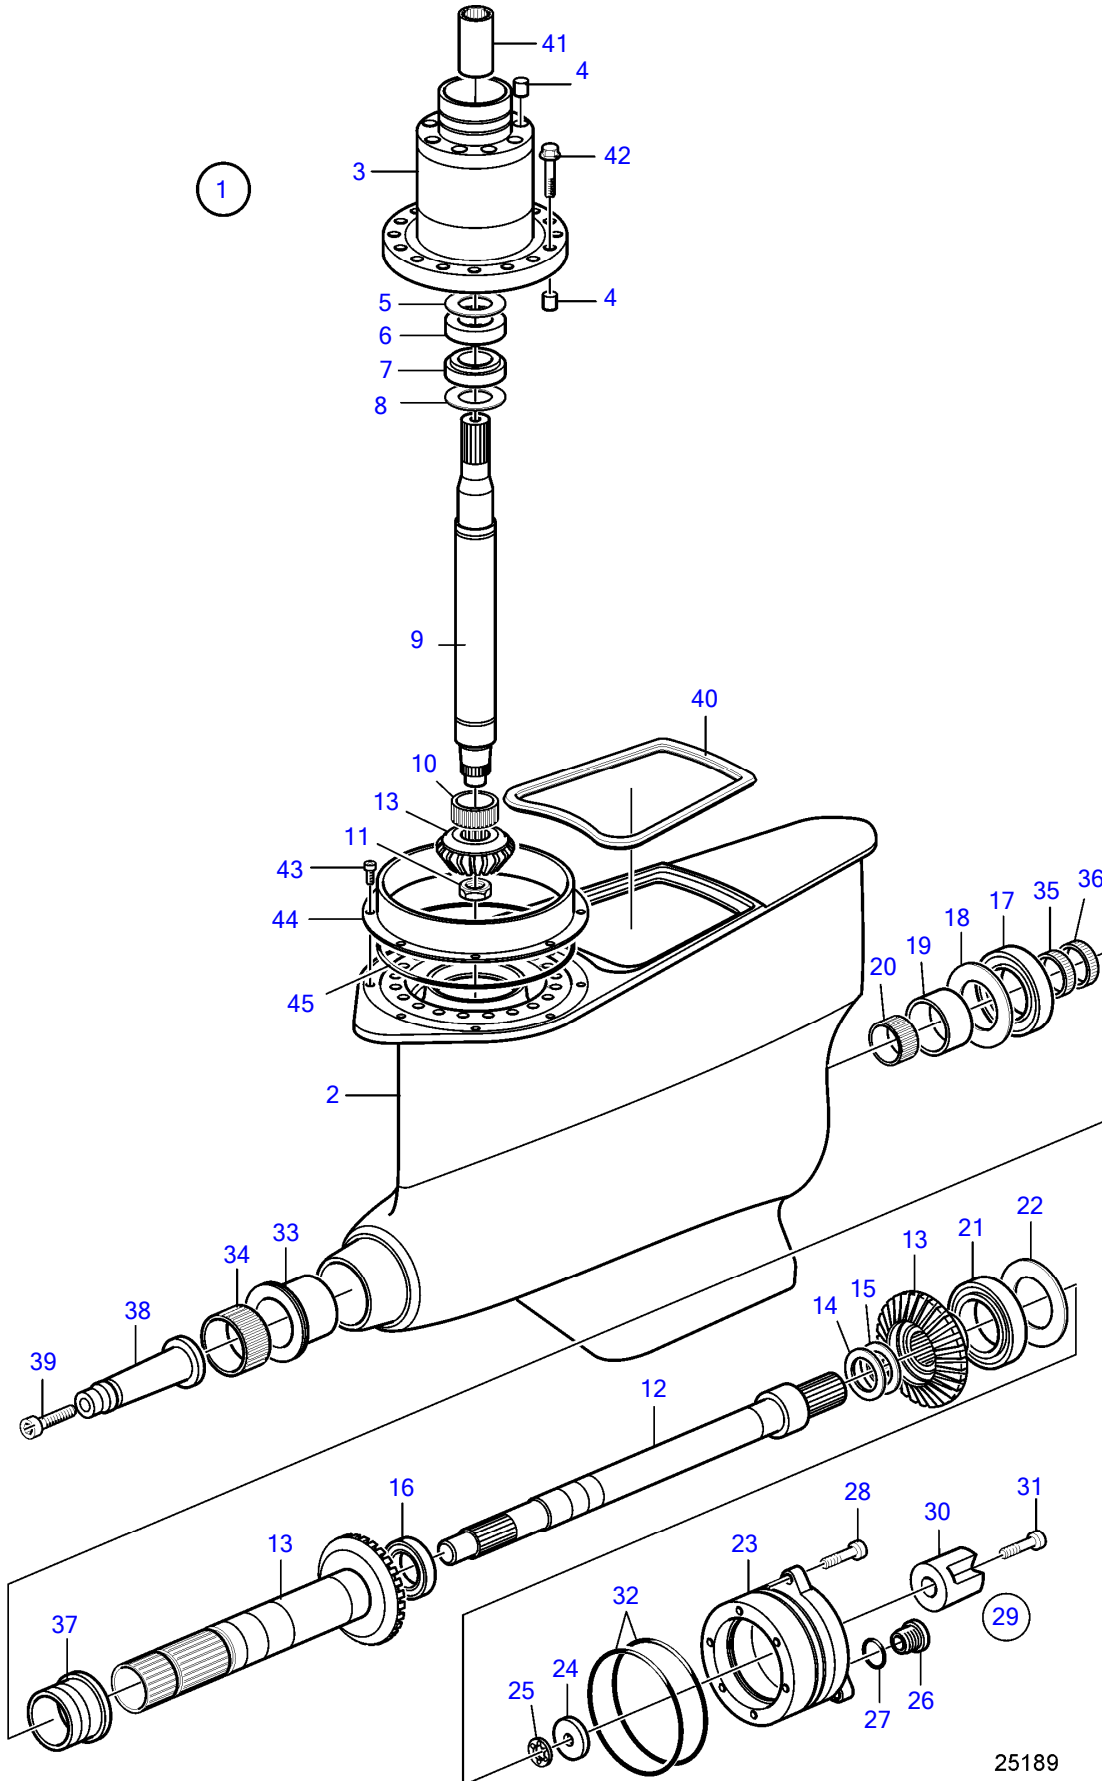

IPS-C

25189

IPS-C

REF	PART NO.	QTY	DESCRIPTION	NOTES
1			Lower Gear	
2	(21571442)	1	• Gear housing	Obsolete part
3	3861694	1	• Steering knuckle	
4	3862569	2	• Guide sleeve	
5	983155	X	• Shim	TH=0.10mm
	983156	X	• Shim	TH=0.15mm
	983157	X	• Shim	TH=0.35mm
6	3850852	1	• Bearing	
7	183647	1	• Roller bearing	
8	983152	X	• Shim	TH=0.10mm
	983153	X	• Shim	TH=0.15mm
	983154	X	• Shim	TH=0.35mm
9	3861202	1	• Shaft	
10	184078	1	• Needle roller bearin	
11	3861203	1	• Nut	
12	3863373	1	• Shaft	
13	3861171	1	• Gear set	Ratio 1.82:1
	3861176	1	• Gear set	Ratio 1.94:1, Ratio 2.08:1
14	3841055	X	• Adjusting washer	TH=1,95mm
	3841056	X	• Adjusting washer	TH=2.00mm
	3841057	X	• Adjusting washer	TH=2.10mm
	3841058	X	• Adjusting washer	TH=2.15mm
15	3841055	X	• Adjusting washer	TH=1,95mm
	3841056	X	• Adjusting washer	TH=2.00mm
	3841057	X	• Adjusting washer	TH=2.10mm
	3841058	X	• Adjusting washer	TH=2.15mm
16	183840	1	• Roller bearing	
17	184659	1	• Roller bearing	
18	983161	X	• Shim	TH=0.10mm
	983162	X	• Shim	TH=0.15mm
	983163	X	• Shim	TH=0.35mm
19	184851	1	• Inner ring	
20	184852	1	• Needle roller bushin	
21	184849	1	• Roller bearing	
22	983158	X	• Shim	TH=0.10mm
	983159	X	• Shim	TH=0.15mm
	983160	X	• Shim	TH=0.35mm
23	3862151	1	• Bearing carrier	
24	8171169	1	• Magnet	
25	945719	1	• Retainer	
26	3847669	1	• Plug	
27	949656	1	• O-ring	
28	963711	2	• Hex. socket screw	L=50mm
29	3593981	1	• Anode kit	
30		1	• • Anode	
31		1	• • Hex. socket screw	
32	925096	2	• O-ring	
33	3842290	1	• Sealing ring kit	
34	184850	1	• Needle roller bushin	
35	3842288	1	• Sealing ring	Blue
36	3842286	1	• Sealing ring	Brown
37	3861087	1	• Lock nut	
38	3861207	1	• Propeller nut	
39	3862108	1	• Hex. socket screw	
40	3586568	1	Seal	
41	3861201	1	Splined sleeve	
42	3860364	10	Screw	
43	963694	8	Hex. socket screw	
44	21568866	1	Ring	
45	968241	1	O-ring