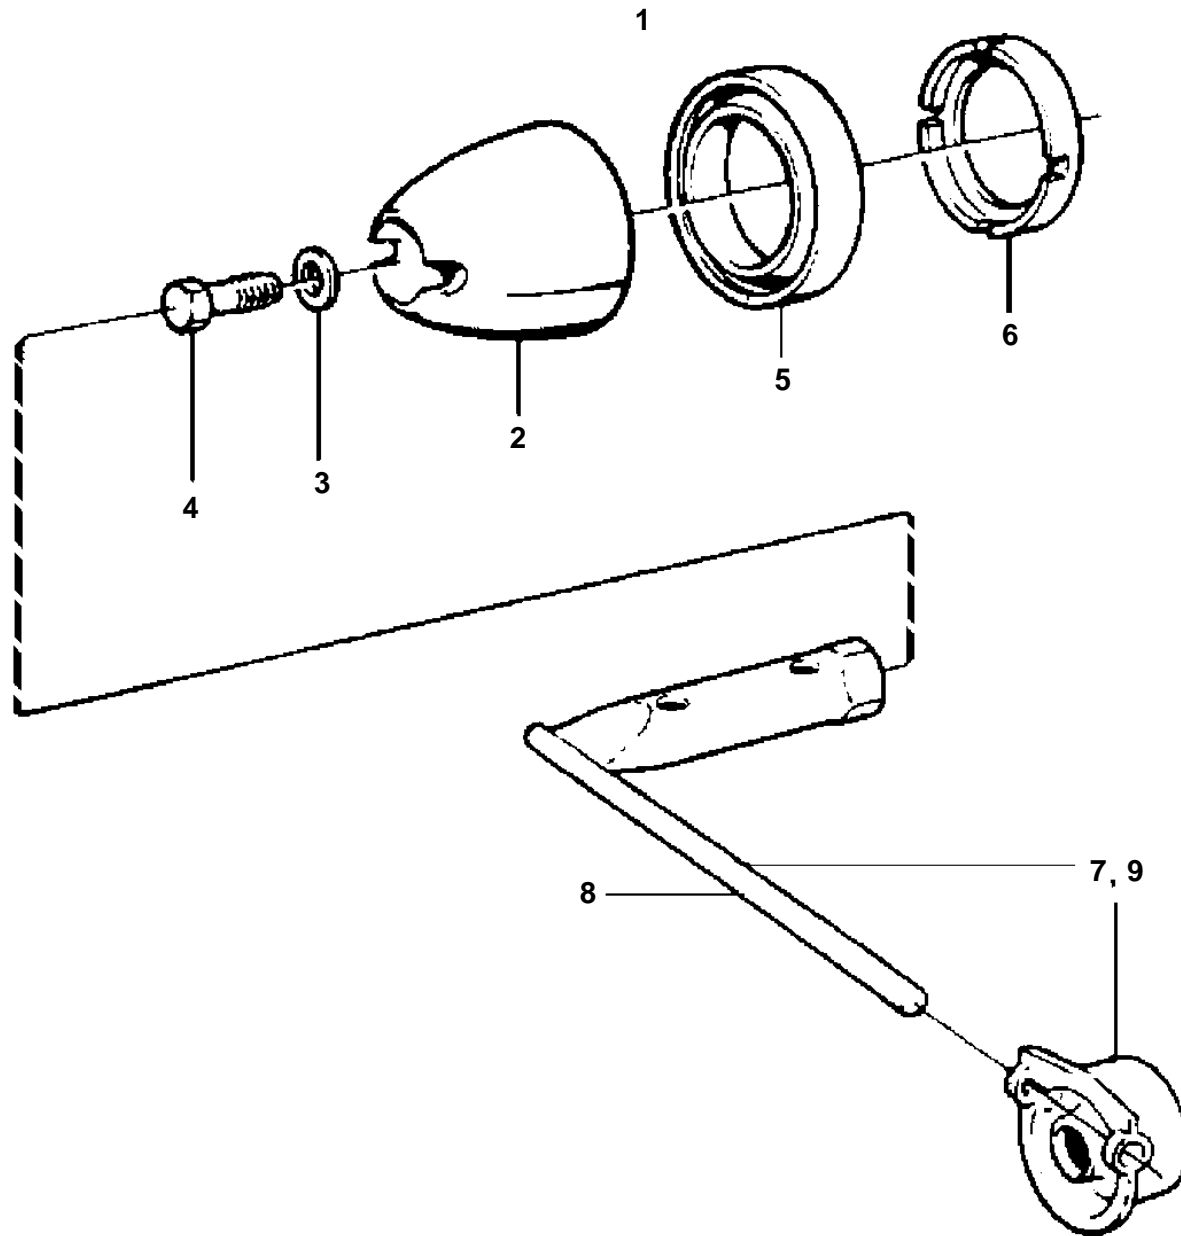

DP, DPX - PROPELLER CONE KIT TOOL, CONE TIGHTENING

GR71114

# DP, DPX - PROPELLER CONE KIT TOOL, CONE TIGHTENING

REF	PART NO.	QTY	DESCRIPTION	NOTES
1	872549	1	Propeller cone kit	
2		1	· PROPELLER CONE	
3	943194	1	· Washer	
4	872546	1	· Lock screw	
5	853676	1	· Spacer ring	For diesel engine with Duoprop® drive unit
6	854294	1	· Plastic washer	
7	873058	1	Tool kit, DP	
8	872773	1	· Tool kit	
9	885195	1	Tool kit, DPX	