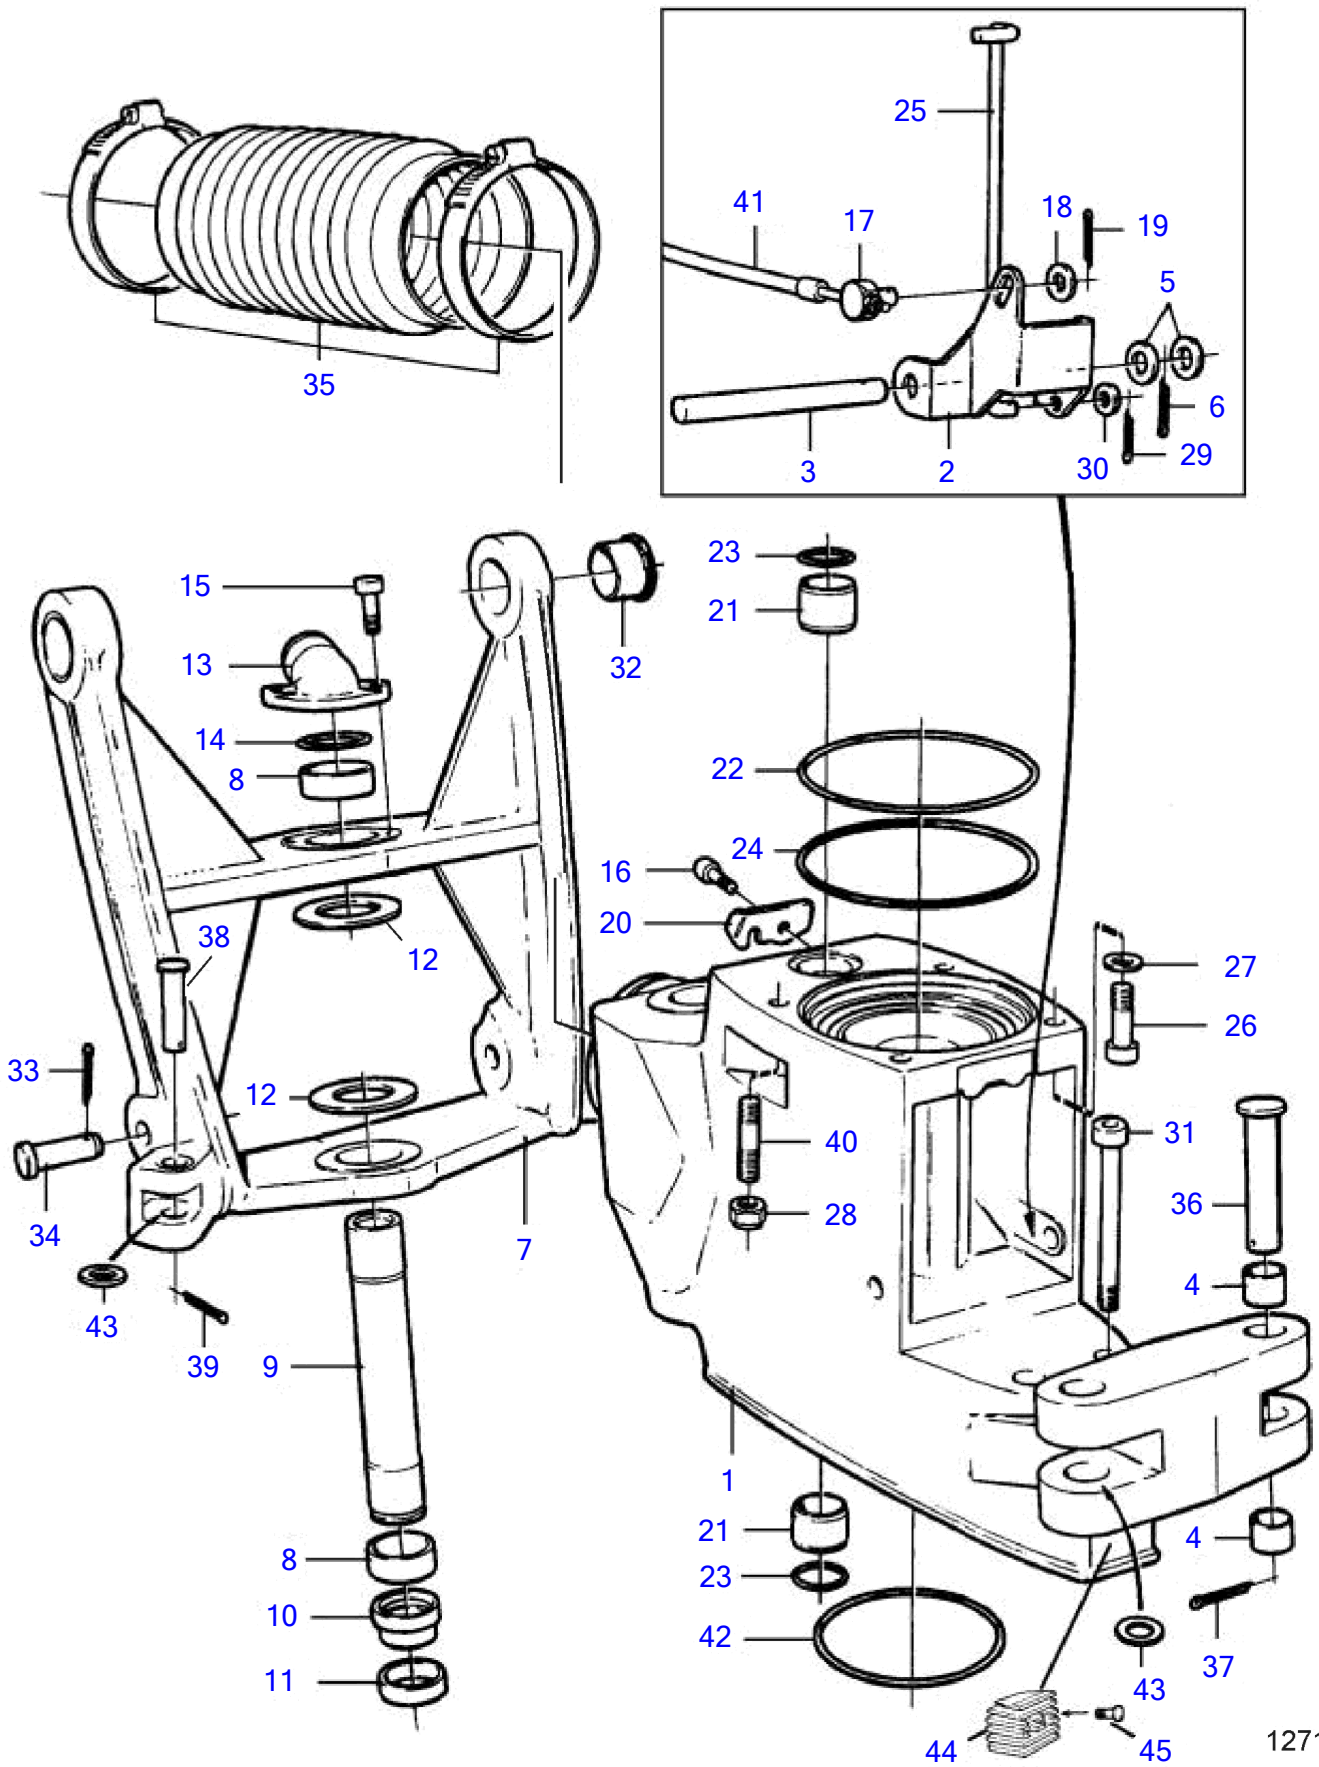

DPX-S 1.59, DPX-S 1.68, DPX-S 1.78, DPX-S1 1.59, DPX-S1 1.68, DPX-S1 1.78

DPX-S 1.59, DPX-S 1.68, DPX-S 1.78, DPX-S1 1.59, DPX-S1 1.68, DPX-S1 1.78

| REF | PART NO. | QTY | DESCRIPTION          | NOTES         |
|-----|----------|-----|----------------------|---------------|
| 1   | 872921   | 1   | Intermediate housing |               |
| 2   | 872977   | 1   | • Yoke               |               |
| 3   | 897447   | 1   | • Shaft              |               |
| 4   | 873109   | 4   | • Bearing bushing    |               |
| 5   | 897511   | 2   | • Washer             |               |
| 6   | 17253    | 1   | • Split pin          |               |
| 7   | (872539) | 1   | Fork                 | Obsolete part |
| 8   | 872756   | 2   | • Bearing bushing    |               |
| 9   | 872753   | 1   | Steering knuckle     |               |
| 10  | 873534   | 1   | Retainer             |               |
| 11  | 872755   | 1   | Sealing ring         |               |
| 12  | 872754   | 2   | Thrust washer        |               |
| 13  | 872752   | 1   | Hose connection      |               |
| 14  | 979254   | 1   | O-ring               |               |
| 15  | 940169   | 2   | Hexagon screw        |               |
| 16  | 940168   | 2   | Hexagon screw        |               |
| 17  | 804312   | 1   | Cube                 |               |
| 18  | 940191   | 1   | Washer               |               |
| 19  | 17276    | 1   | Split pin            |               |
| 20  | 872940   | 1   | Cable attachment     |               |
| 21  | 872986   | 2   | Sleeve               |               |
| 22  | 925259   | 1   | O-ring               |               |
| 23  | 125017   | 2   | O-ring               |               |
| 24  | 941826   | 1   | Shim, 0.05 mm        | As required   |
|     | 941827   | 1   | Shim, 0.20 mm        | As required   |
|     | 948230   | 1   | Shim, 0.35 mm        | As required   |
| 25  | 872822   | 1   | Control rod          |               |
| 26  | 959456   | 2   | Hex. socket screw    |               |
| 27  | 853095   | 2   | Washer               |               |
| 28  | 941885   | 2   | Lock nut             |               |
| 29  | 17253    | 1   | Split pin            |               |
| 30  | 940191   | 1   | Washer               |               |
| 31  | 941808   | 3   | Hex. socket screw    |               |
| 32  | 876507   | 1   | Bushing kit          |               |
| 33  | 967707   |     | Split pin            |               |
| 34  | 872126   | 2   | Clevis pin           |               |
| 35  | 876631   | 1   | Bellows kit          | As required   |
|     | 872531   | 2   | • Hose clamp         |               |
| 36  | 3851604  | 2   | Clevis pin           |               |
| 37  | 967707   | 2   | Split pin            |               |
| 38  | 872922   | 2   | Pin                  |               |
| 39  | 979874   | 2   | Split pin            |               |
| 40  | 977241   | 2   | Stud                 |               |
| 41  |          | X   | Cable                | As required   |
| 42  | 925256   | 1   | O-ring               |               |
| 43  | 873352   | 4   | Washer               |               |
| 44  | 873395   | 1   | Zinc electrode       |               |
| 45  | 963684   | 2   | • Hex. socket screw  |               |