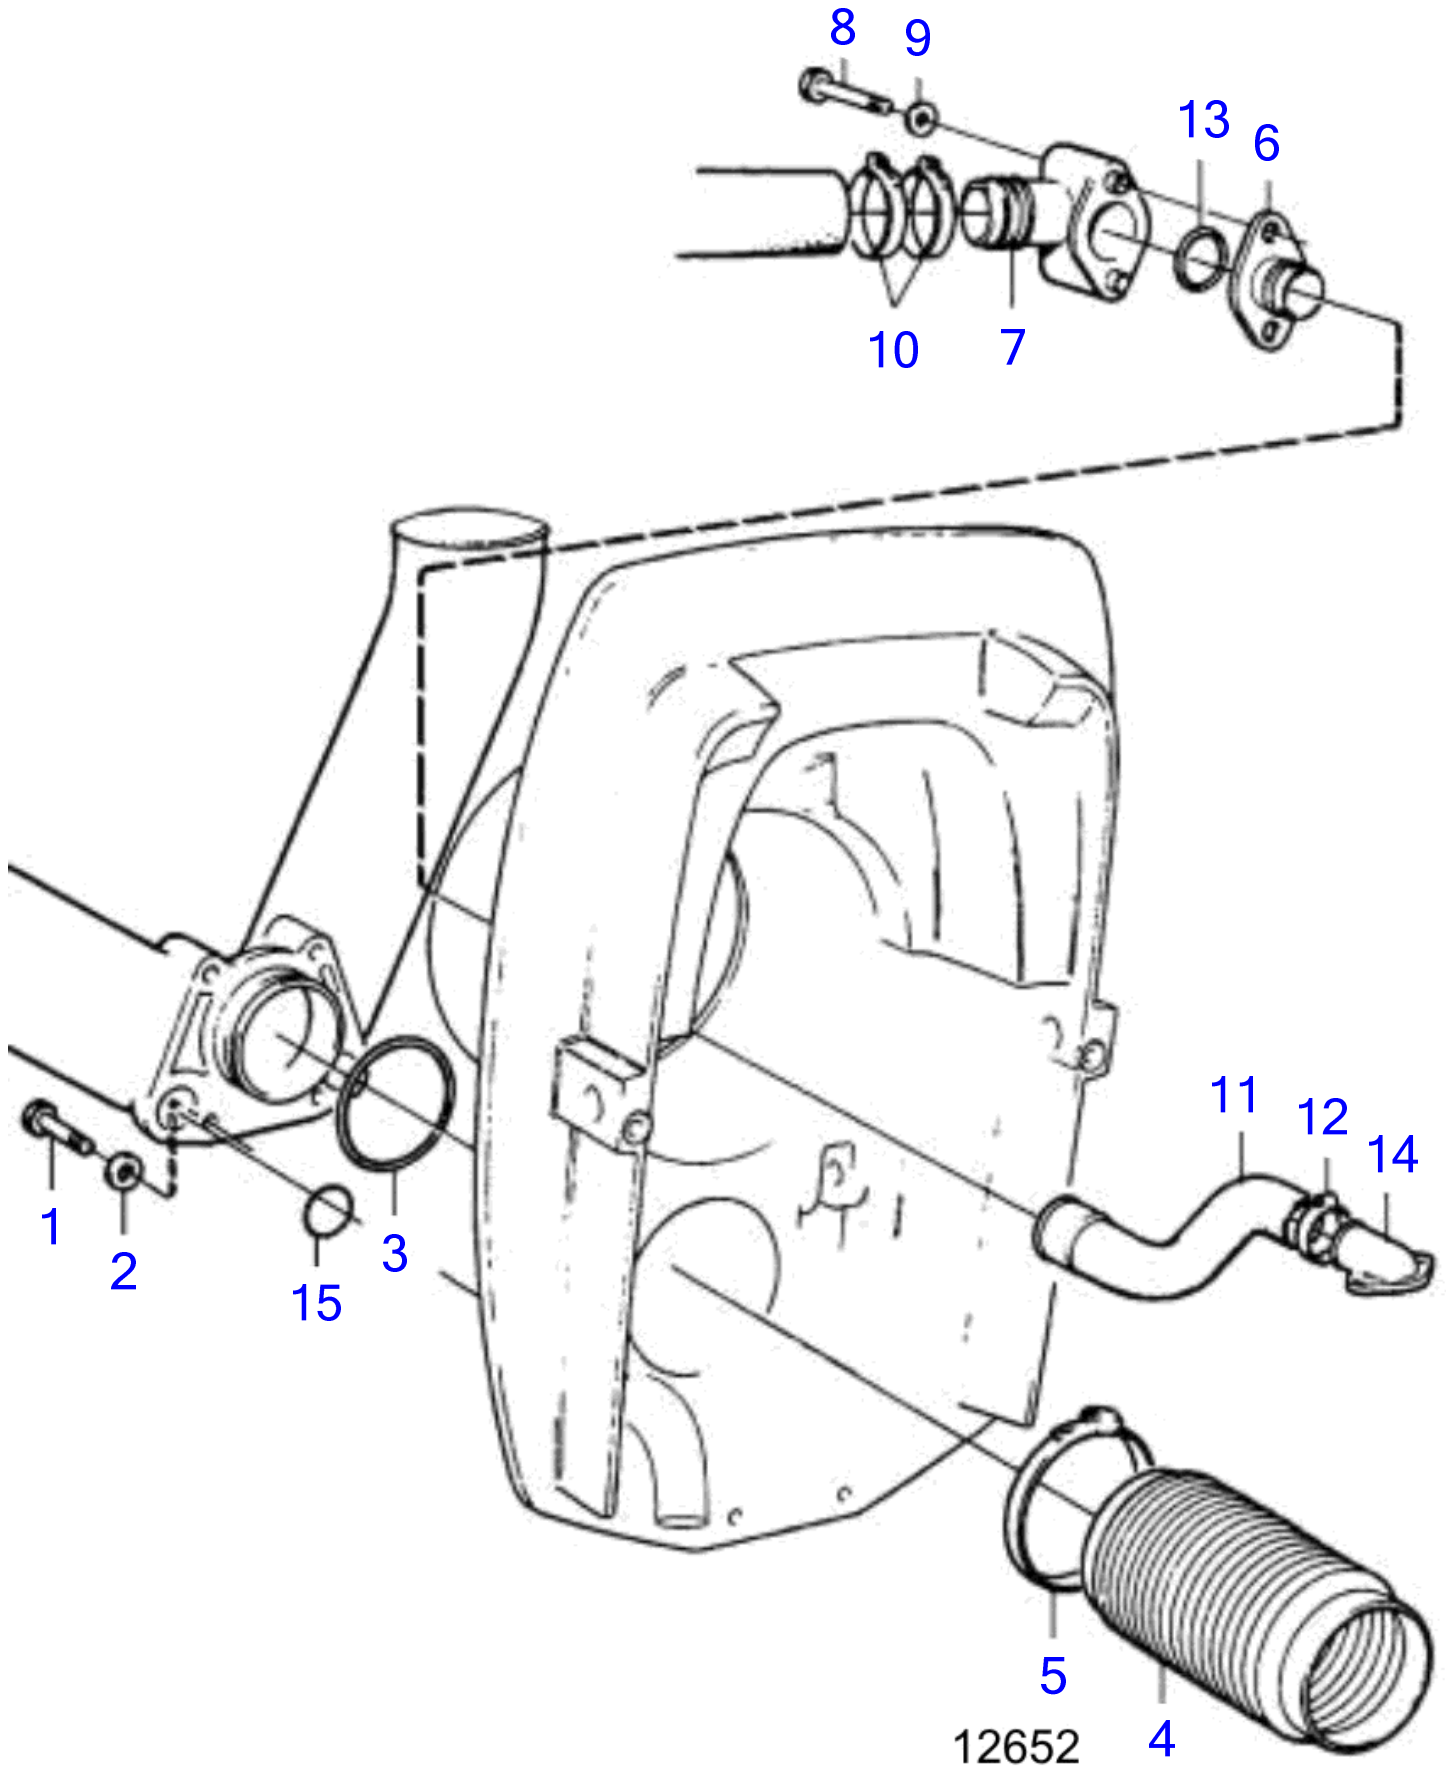

DPX-C

DPX-C

REF	PART NO.	QTY	DESCRIPTION
1	970958	4	Hexagon screw
2	960148	4	Washer
3	925256	1	O-ring
4	876631	1	Bellows kit
5	872531	2	• Hose clamp
6	872334	1	Nipple
7	872338	1	Hose connection, 90°
8	955516	2	Hexagon screw
9	955893	2	Washer
10	961669	2	Hose clamp
11	876632	1	Hose kit
12	853548	1	• Hose clamp
13	925064	1	• O-ring
14	872752	1	Hose connection
15	925064	2	O-ring