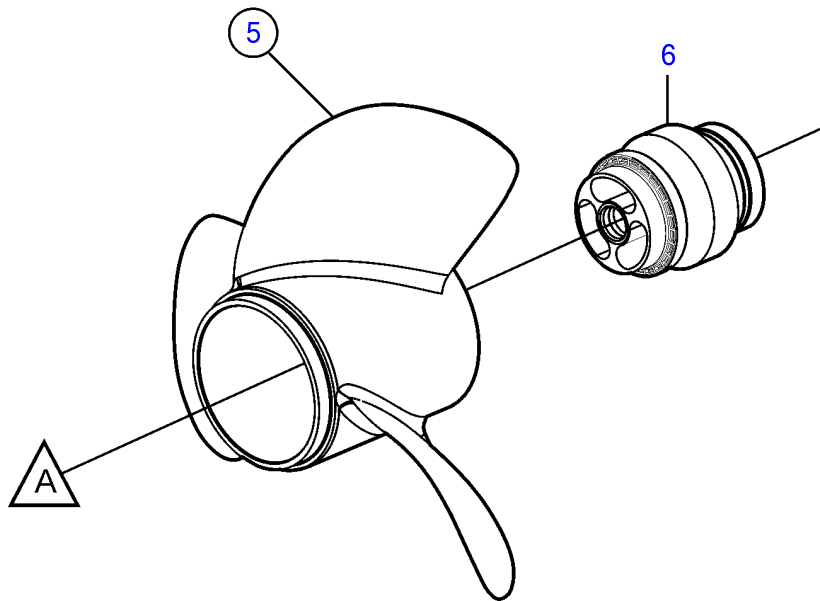

DPR-D

DPR-D

REF	PART NO.	QTY	DESCRIPTION	NOTES
1	3863492	1	Kit, stainless steel	Set, GR7
	3863493	1	Kit, stainless steel	Set, GR8
	3863494	1	Kit, stainless steel	Set, GR9
2	3863501	1	• Propeller, stainless steel	GR7, Front
	3863503	1	• Propeller, stainless steel	GR8, Front
	3863505	1	• Propeller, stainless steel	GR9, Front
3	3862770	1	• • Hub, front	
4	3851600	1	• Ring	FH7, FH8, FH9
5	3863502	1	• Propeller, stainless steel	GR7, Rear
	3863504	1	• Propeller, stainless steel	GR8, Rear
	3863506	1	• Propeller, stainless steel	GR9, Rear
6	3862771	1	• • Hub, rear	