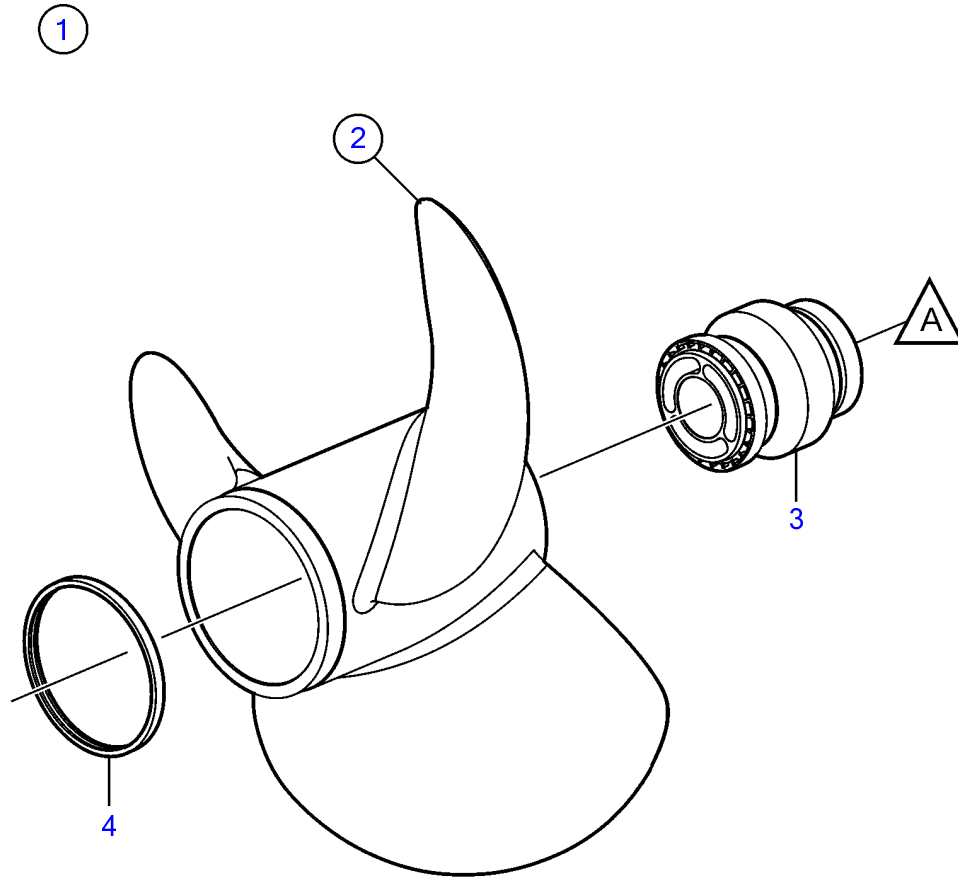

DPR-D

DPR-D

REF	PART NO.	QTY	DESCRIPTION	NOTES
1	3863492	1	Kit, stainless steel	Set, GR7
	3863493	1	Kit, stainless steel	Set, GR8
	3863494	1	Kit, stainless steel	Set, GR9
2	3863501	1	• Propeller, stainless steel	GR7, Front
	3863503	1	• Propeller, stainless steel	GR8, Front
	3863505	1	• Propeller, stainless steel	GR9, Front
3	3862770	1	• • Hub, front	
4	3851600	1	• Ring	FH7, FH8, FH9
5	3863502	1	• Propeller, stainless steel	GR7, Rear
	3863504	1	• Propeller, stainless steel	GR8, Rear
	3863506	1	• Propeller, stainless steel	GR9, Rear
6	3862771	1	• • Hub, rear	