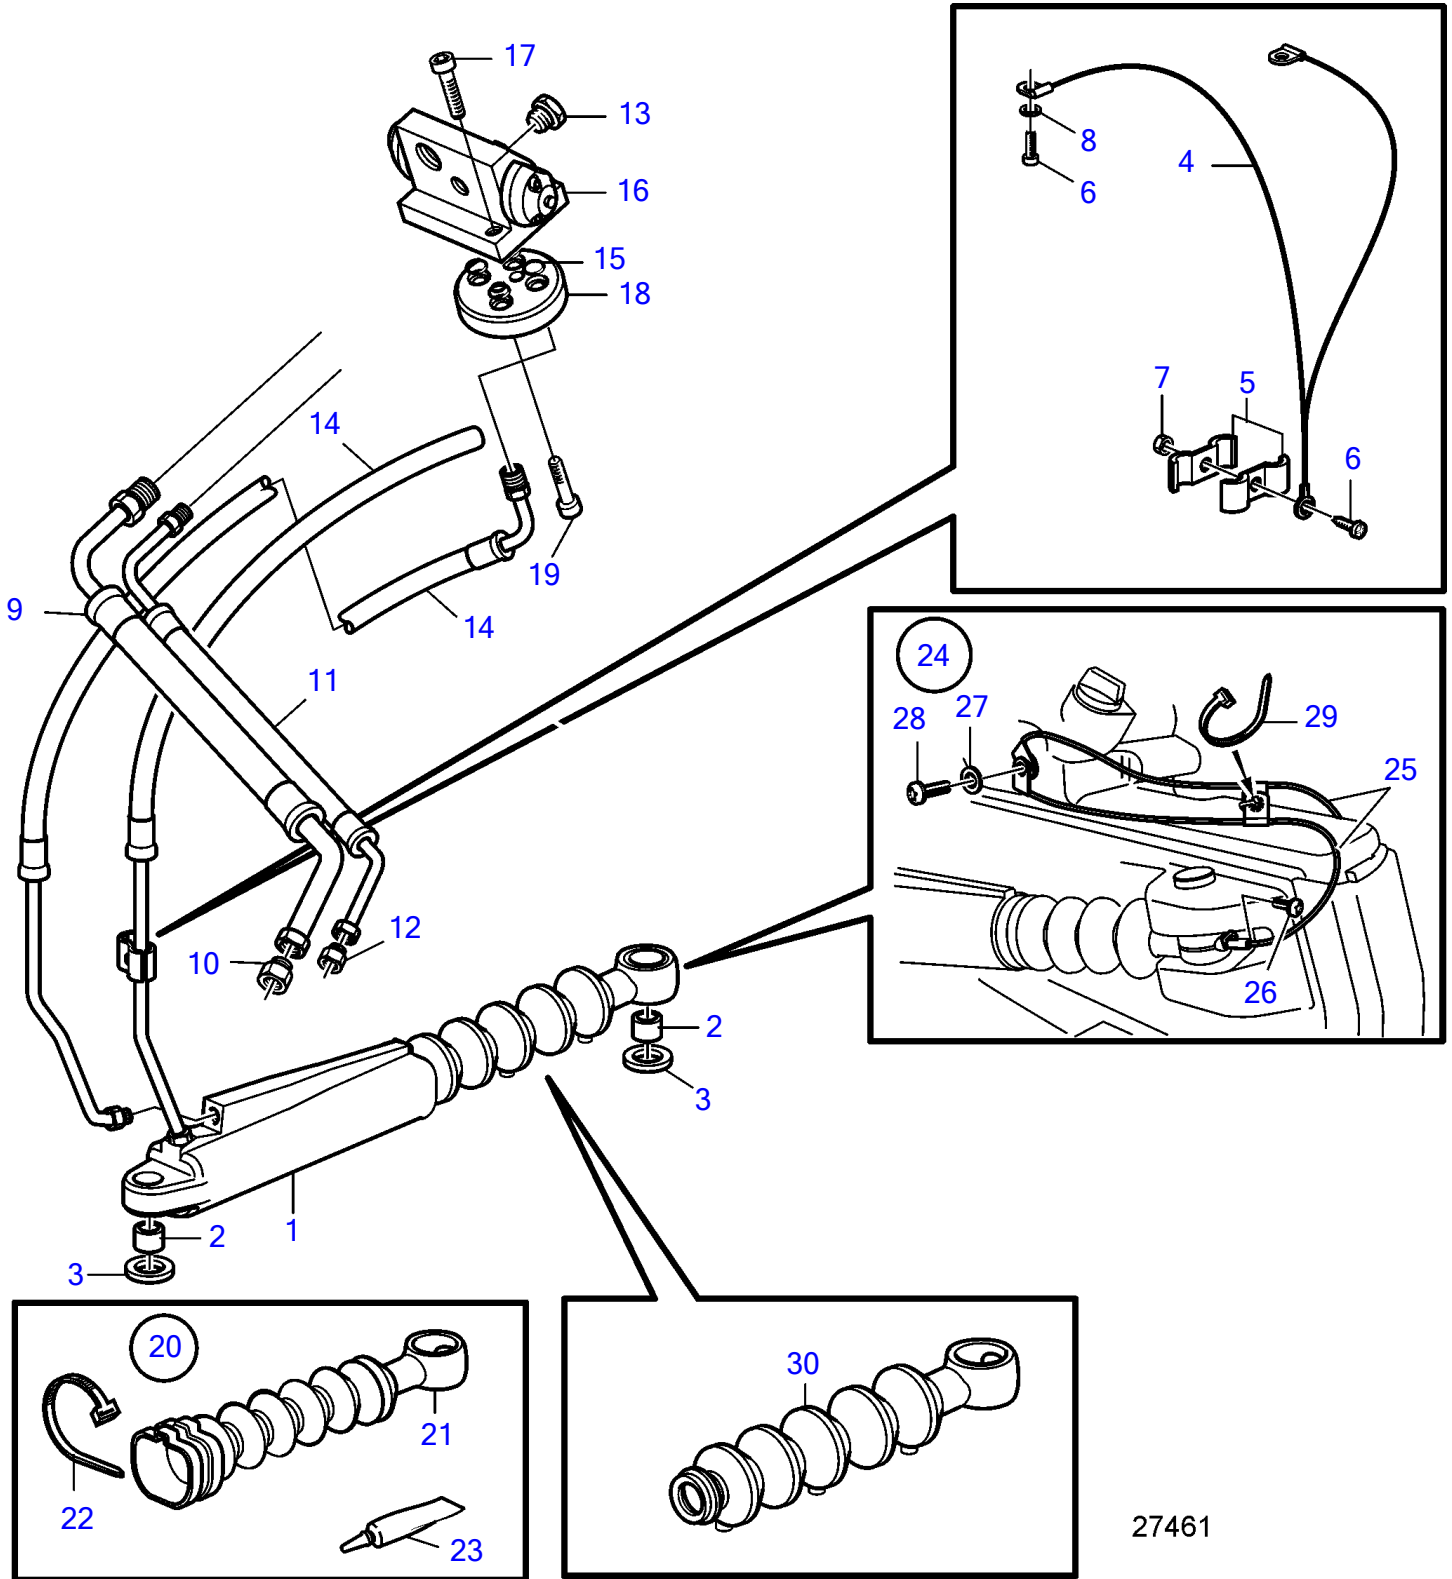

DPH-D, DPR-D, DPH-D1

27461

DPH-D, DPR-D, DPH-D1

REF	PART NO.	QTY	DESCRIPTION	SEE SEC.	NOTES
1	22452005	1	Steering cylinder		
2	21388920	2	Bushing		
3	3589516	2	Wear washer		(3863172)
4	889728	1	Ground cable		
5	984329	2	Clamp		
6	963675	2	Hex. socket screw		
7	944456	1	Hexagon nut		
8	940275	1	Washer		
9	3863222	1	Hose		
10	984379	1	Nipple		
11	3863223	1	Hydraulic hose		
12	984378	1	Nipple		
13	984376	2	Plug		
14	21548739	1	Hydraulic hose, kit		
			• Bulletin P-44-1-22	P-44-1-22-EN	Problem with Hydraulic Hoses for DPH/DPR Drives
15	925053	4	• O-ring		
16	3862321	1	Valve		
17	946541	2	Hex. socket screw		
18	22001102	1	Disc		
19	963677	2	Hex. socket screw		
20	21132674	1	Bellows kit		
			• Bulletin P-44-1-15	P-44-1-15-EN	Anti Barnacle Bellow
21		2	• Bellows		
22	948211	2	• Cable tie		
23		2	• Adhesive		
24	21233764	1	Chassis ground cable		
25	21200067	2	• Cable		
26	993453	2	• Hex. socket screw		
27	941670	1	• Washer		
28	984298	1	• 6 point socket screw		
29	948211	1	• Cable tie		
30	3594036	2	Bellows		

47705770-64-38440

27461

Upd:2015-04-13

DPH-D, DPR-D, DPH-D1

VOLVO
PENTA