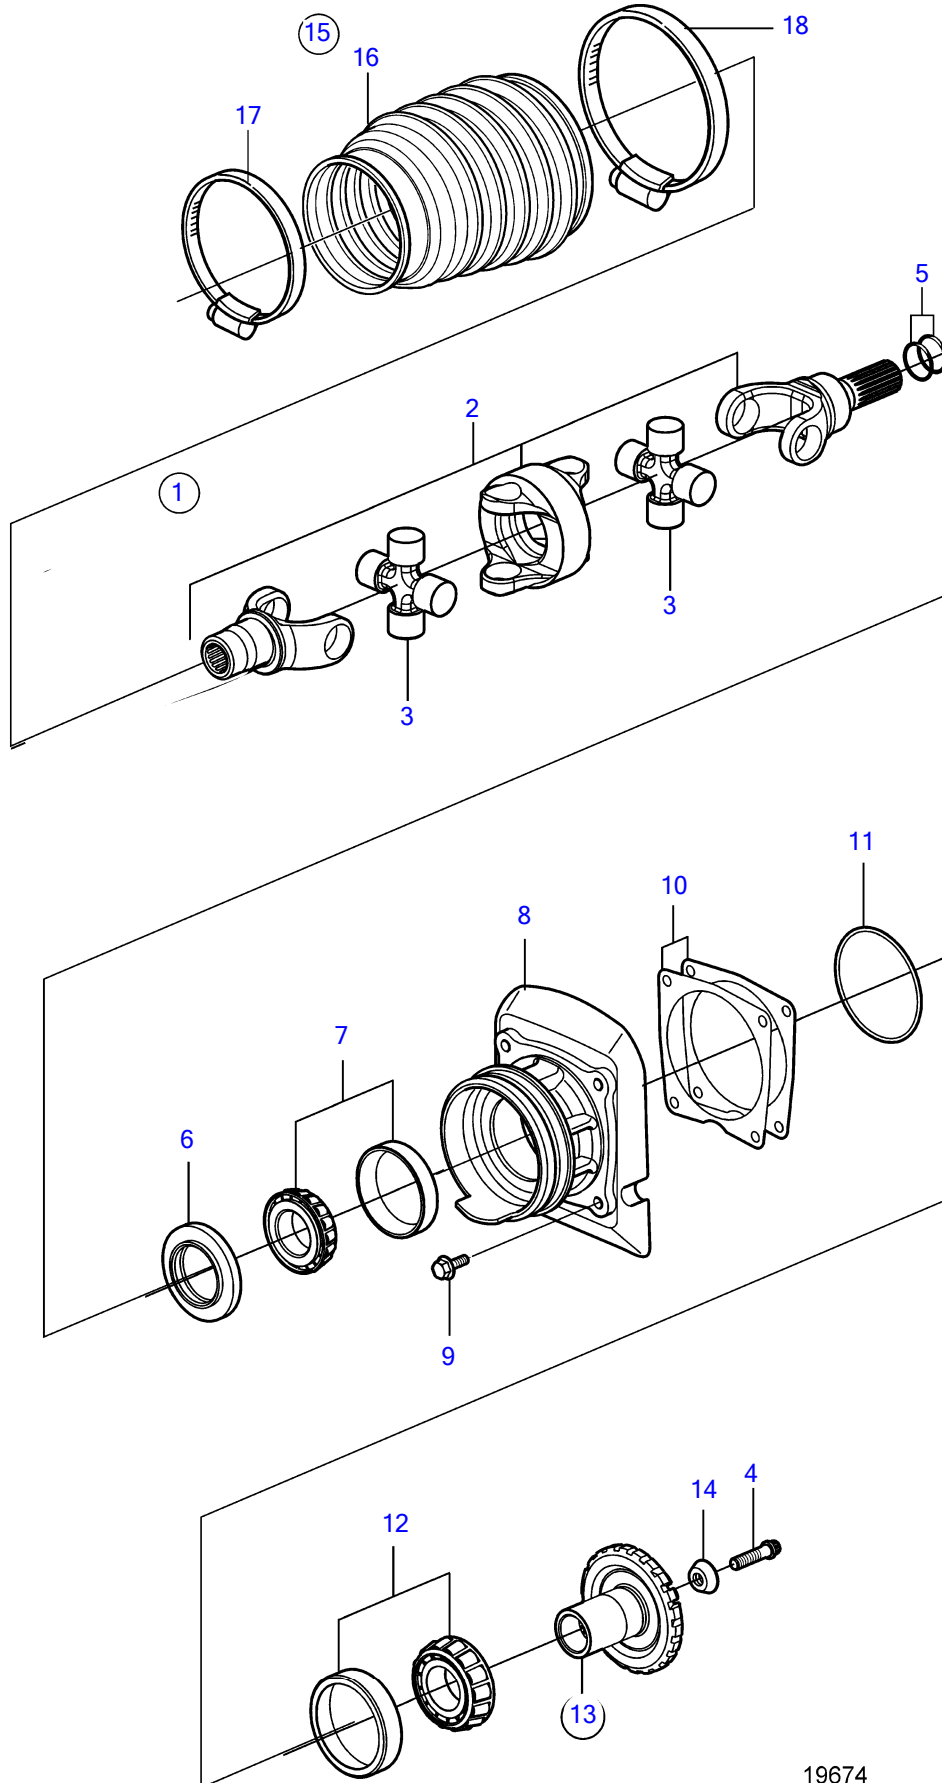

DPR-C

DPR-C

REF	PART NO.	QTY	DESCRIPTION	SEE SEC.	NOTES
1	3887297	1	Universal joint, complete		
2		1	• Universal joint		Not sold separately
3	3843136	2	• U-joint kit		
4	3860364	1	• Screw		
5	984290	X	Shim		TH=0,10mm
	984291	X	Shim		TH=0,15mm
	984292	X	Shim		TH=0,225mm
	984293	X	Shim		TH=0,50mm
6	3863084	1	Sealing ring		
7	11043	1	Roller bearing		
8	21511540	1	Bearing box		
9	984258	4	6 point socket screw		L=40mm
10	21522416	X	Shim		TH=0.10mm
	21522417	X	Shim		TH=0.15mm
	21522419	X	Shim		TH=0,225mm
	21522420	X	Shim		TH=0,25mm
11	925260	1	O-ring		
12	184595	1	Roller bearing		
13		1	Gear set	36884	
14	3862378	1	Washer		
15	3594509	1	Bellows kit		
16	3808898	1	• Bellows		
			• Bulletin P-44-1-11	P-44-1-11-EN	DPH/DPR U-Joint Bellows
17	853012	1	• Hose clamp		
18	22274888	1	• Hose clamp		