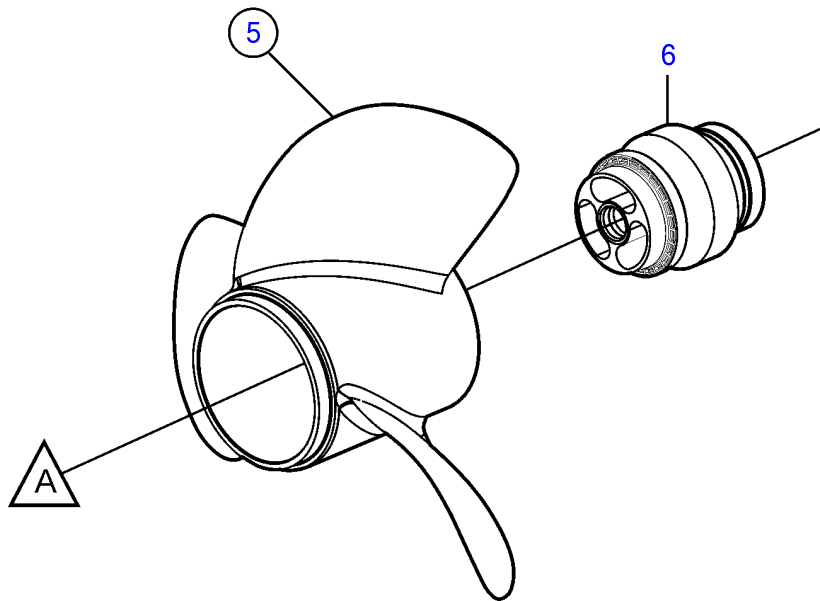

DPR-A, DPR-B, DPR-C

DPR-A, DPR-B, DPR-C

REF	PART NO.	QTY	DESCRIPTION	NOTES
1	3863492	1	Kit, stainless steel	Set, GR7
	3863493	1	Kit, stainless steel	Set, GR8
	3863494	1	Kit, stainless steel	Set, GR9
2	3863501	1	• Propeller, stainless steel	GR7, Front
	3863503	1	• Propeller, stainless steel	GR8, Front
	3863505	1	• Propeller, stainless steel	GR9, Front
3	3862770	1	• • Hub, front	
4	3851600	1	• Ring	FH7, FH8, FH9
5	3863502	1	• Propeller, stainless steel	GR7, Rear
	3863504	1	• Propeller, stainless steel	GR8, Rear
	3863506	1	• Propeller, stainless steel	GR9, Rear
6	3862771	1	• • Hub, rear	