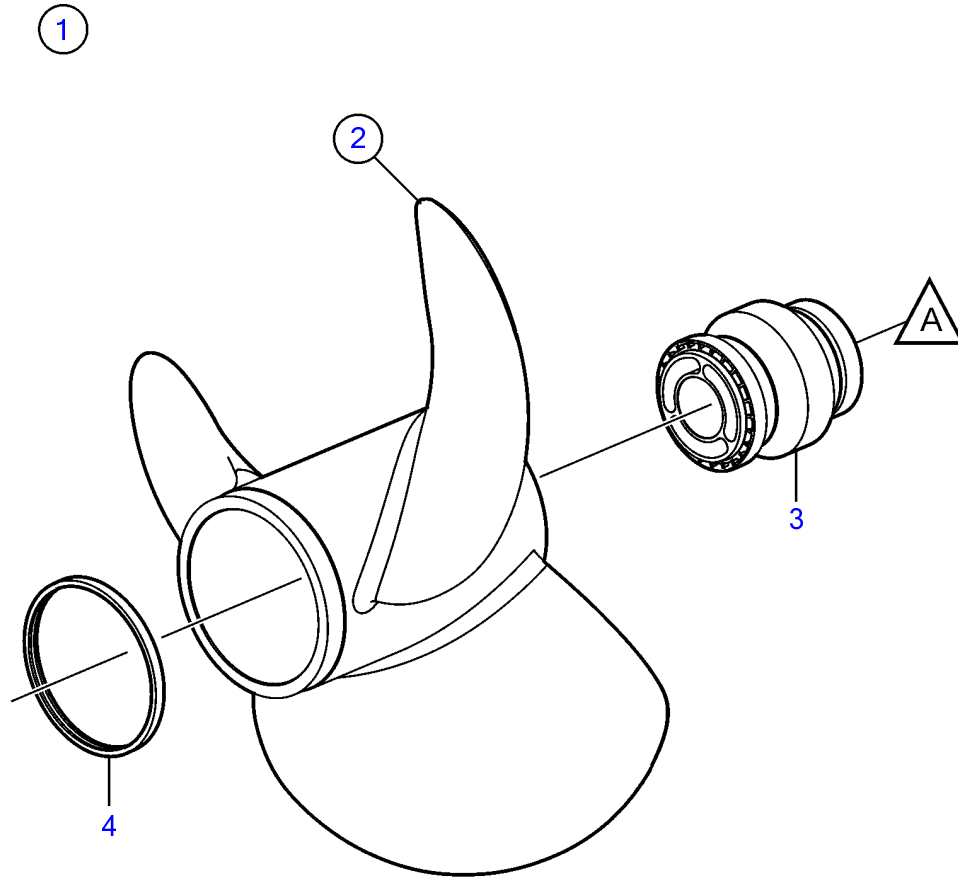

DPR-A, DPR-B, DPR-C

DPR-A, DPR-B, DPR-C

REF	PART NO.	QTY	DESCRIPTION	NOTES
1	3863492	1	Kit, stainless steel	Set, GR7
	3863493	1	Kit, stainless steel	Set, GR8
	3863494	1	Kit, stainless steel	Set, GR9
2	3863501	1	• Propeller, stainless steel	GR7, Front
	3863503	1	• Propeller, stainless steel	GR8, Front
	3863505	1	• Propeller, stainless steel	GR9, Front
3	3862770	1	• • Hub, front	
4	3851600	1	• Ring	FH7, FH8, FH9
5	3863502	1	• Propeller, stainless steel	GR7, Rear
	3863504	1	• Propeller, stainless steel	GR8, Rear
	3863506	1	• Propeller, stainless steel	GR9, Rear
6	3862771	1	• • Hub, rear	