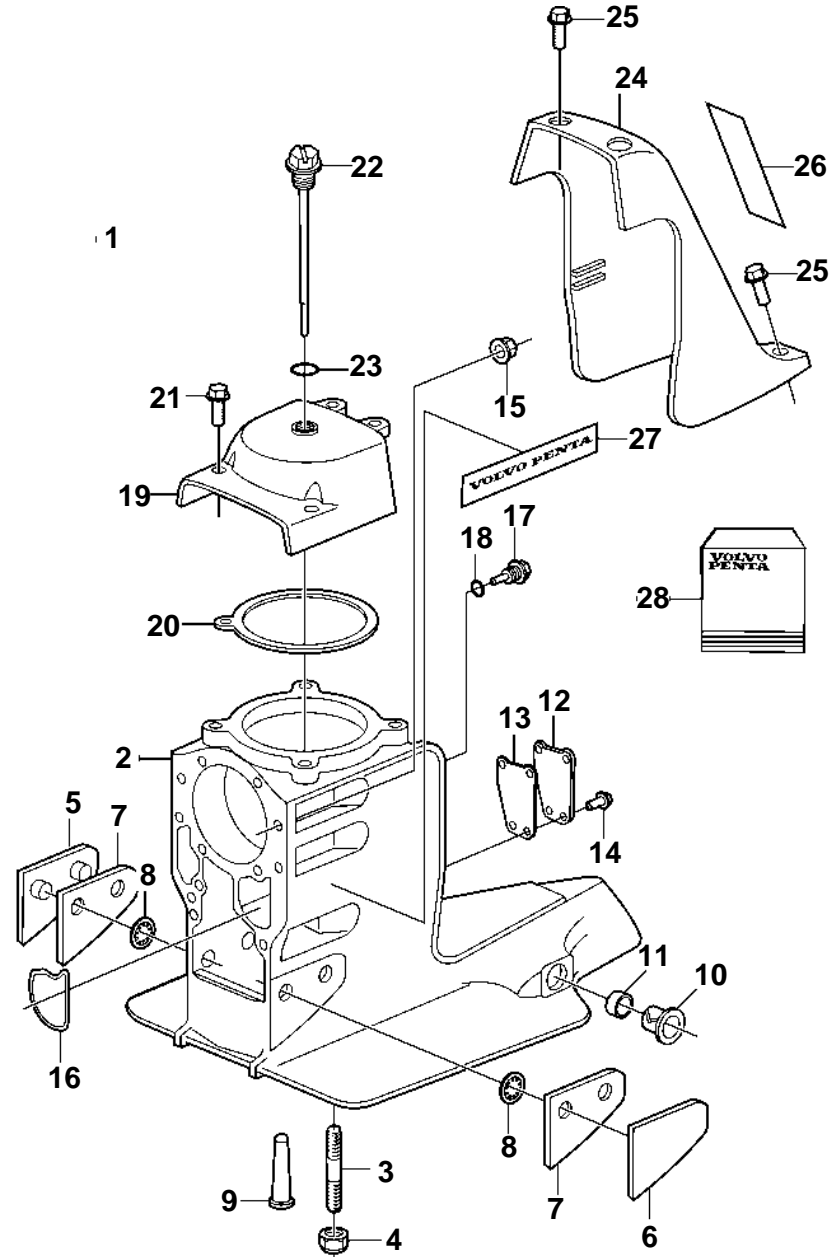

## DP-MTD3 2.11

REF	PART NO.	QTY	DESCRIPTION	NOTES
1	3857010	1	Upper gear unit	COMPLETE
2	3818650	1	Housing	
3	941814	4	· Stud	
4	941885	4	· Nut	
5	3852562	1	Thrust plate	EARLIER PROD
	3589524	1	Plate	LATER PROD
6	3852561	1	Thrust plate	EARLIER PROD
	3589522	1	Plate	LATER PROD
7	3852563	X	Shim	Not used on later versions.
8	3852516	4	Ring retainer	Not used on later versions.
9	3854021	1	Strainer	
10	3853423	2	Bushing	
11	3853424	2	Grommet	
12	3812478	1	Plate	
13	3812476	1	Gasket	
14	3852373	4	Screw	
15	3853329	4	Nut	
16	3852560	1	Seal	
17	3854539	1	Plug	
18	3855081	1	· O-ring	
19	3854401	1	Bearing cover	
20	3852317	1	Gasket	
21	3852454	4	Screw	
22	3854847	1	Oil dipstick	
23	3852045	1	O-ring	
24	3852418	1	Cover	
25	3852568	3	Screw	
26	3855647	1	Decal	DP Duoprop
27	3857582	2	Decal	DP Duoprop
28	3850594	X	Sealing kit	