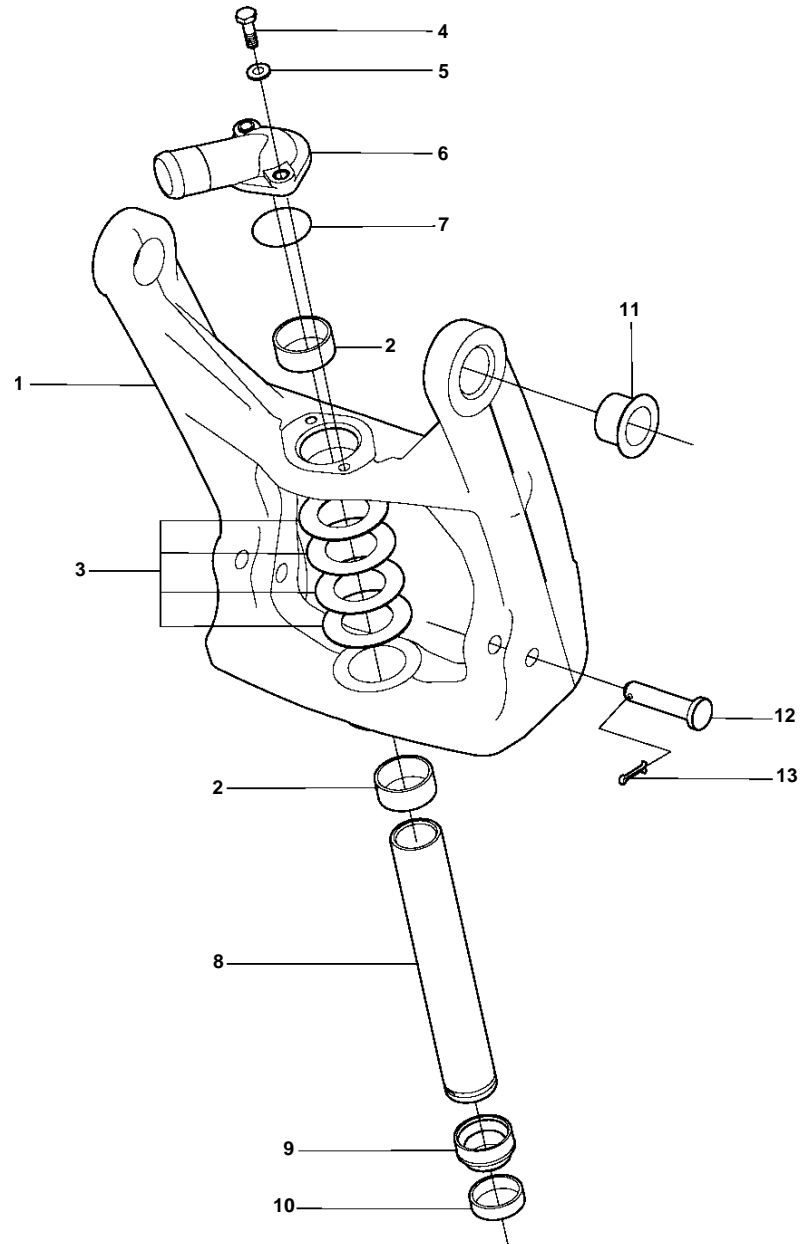

DP-G

DP-G

REF	PART NO.	QTY	DESCRIPTION	NOTES
1	3857140	1	Suspension fork	
2	872756	2	· Bearing bushing	
3	3860545	X	Shim	TH = 1.25mm
	3860546	X	Shim	TH=0.90mm
4	940169	2	Screw	
5	940191	2	Washer	
6	872752	1	Hose connection	
7	979254	1	O-ring	
8	872753	1	Steering knuckle	
9	873534	1	Retainer	
10	872755	1	Seal	
11	876507	1	Bushing kit	
12	872126	2	Clevis pin	
13	967707	2	Cotter pin	