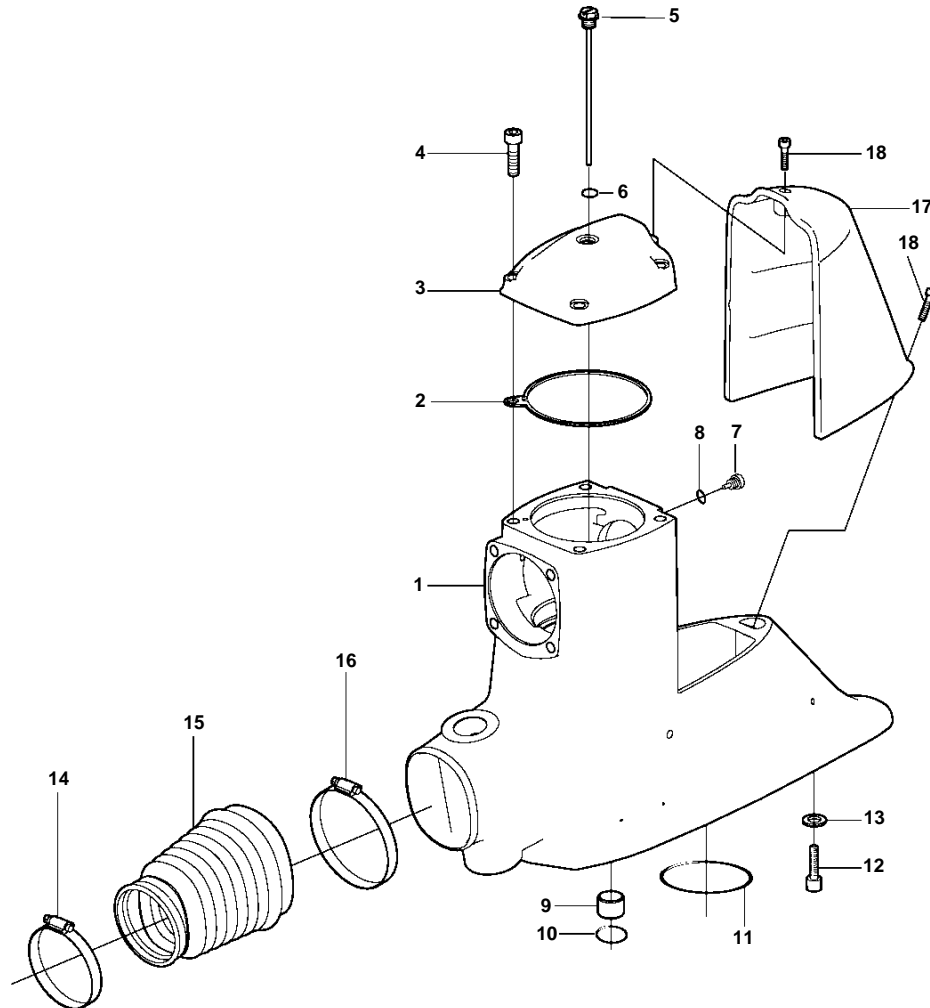

DP-G

DP-G

REF	PART NO.	QTY	DESCRIPTION	NOTES
1	3861641	1	Gear housing	
2	3860183	1	Gasket	
3	3861643	1	Cover	
4	982298	4	Screw	
5	3854847	1	Oil dipstick	
6	3852045	1	O-ring	
7	3854539	1	Plug	
8	3855081	1	O-ring	
9	872986	1	Sleeve	
10	125017	1	O-ring	
11	925256	1	O-ring	
12	982298	8	Screw	
13	942551	8	Washer	
14	872531	1	Hose clamp	
15	3860384	1	Bellows, exhaust	
16	853012	1	Hose clamp	
17	3860149	1	Cover	
18	982330	2	Screw	
19	3860843	1	Decal	PORT VP
	3860844	1	Decal	STARBOARD VP
20	3861645	1	Decal	P DP
	3861646	1	Decal	S.B DP