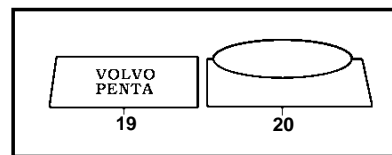

DP-G

DP-G

REF	PART NO.	QTY	DESCRIPTION	NOTES
1	3861641	1	Gear housing	
2	3860183	1	Gasket	
3	3861643	1	Cover	
4	982298	4	Screw	
5	3854847	1	Oil dipstick	
6	3852045	1	O-ring	
7	3854539	1	Plug	
8	3855081	1	O-ring	
9	872986	1	Sleeve	
10	125017	1	O-ring	
11	925256	1	O-ring	
12	982298	8	Screw	
13	942551	8	Washer	
14	872531	1	Hose clamp	
15	3860384	1	Bellows, exhaust	
16	853012	1	Hose clamp	
17	3860149	1	Cover	
18	982330	2	Screw	
19	3860843	1	Decal	PORT VP
	3860844	1	Decal	STARBOARD VP
20	3861645	1	Decal	P DP
	3861646	1	Decal	S.B DP