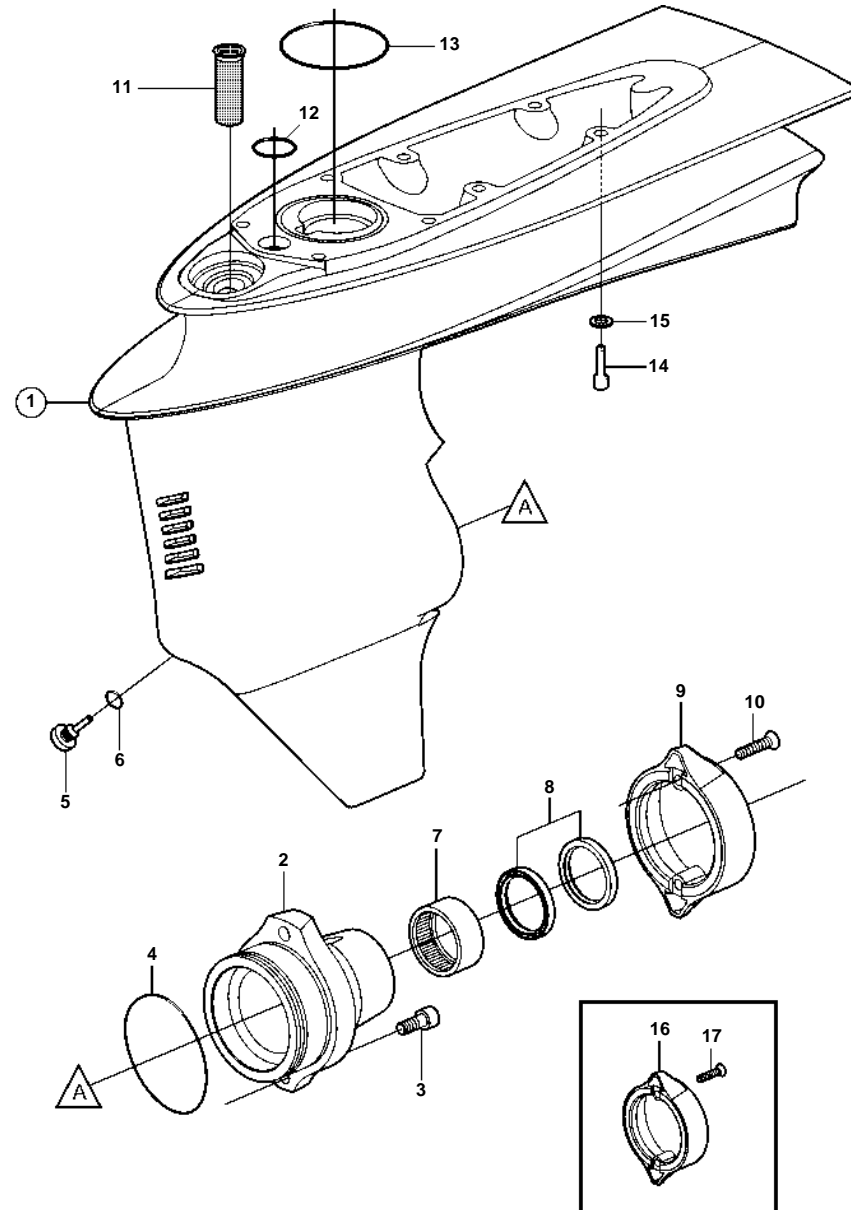

DP-G

DP-G

REF	PART NO.	QTY	DESCRIPTION	NOTES
1	3861995	1	Gear housing, complete	1.59:1
	3803582	1	Gear under, exchange	Exchange unit
	3861639	1	Gear under, complete	1.68:1
	3803581	1	Gear under, exchange	Exchange unit
	3861535	1	· Gear housing	
2	3857097	1	· · Bearing housing	
3	941812	2	· Screw	
4	925258	2	· O-ring	
5	852904	1	· Magnetic plug	
6	955974	1	· O-ring	
7	183859	1	· Needle bearing	
8	851407	2	· Sealing ring	
9	875821	1	· Zinc ring kit	
10	966808	2	· · Screw	
11	814482	1	· Oil pump screen	
12	125017	1	O-ring	
13	925256	1	O-ring	
14	982298	8	Screw	
15	942551	8	Washer	
16	876138	X	Magnesium kit	To be used in fresh-water.
17	966808	2	· Screw	