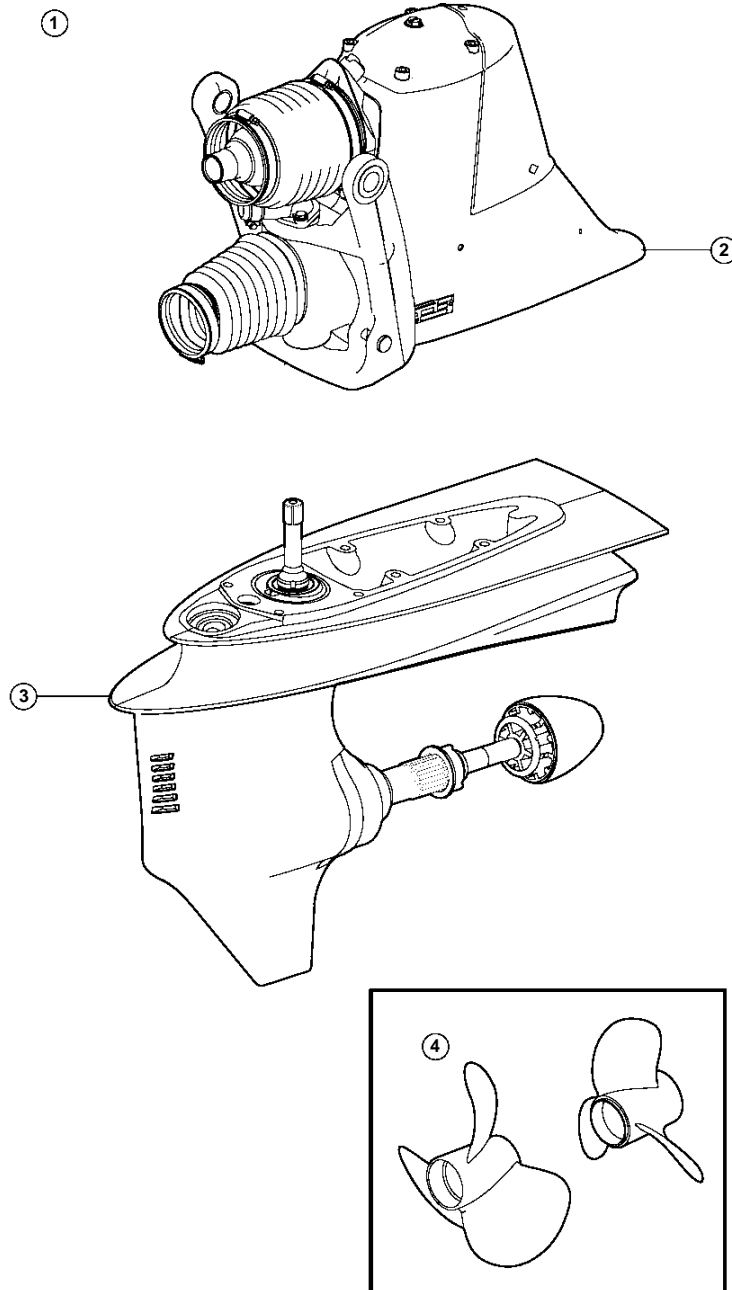

DP-G

20884

DP-G

REF	PART NO.	QTY	DESCRIPTION	SEE SEC.	NOTES
1	3869109	1	Drive		1.59:1
	3803578	1	Drive, exchange		Exchange unit
	3869110	1	Drive		1.68:1
	3803579	1	Drive, exchange		Exchange unit
2	3861640	1	· Upper gear unit		
	3803580	1	· Upper gear, exchange		Exchange unit
		1	· · Gear housingupper	4794	
		1	· · Universal joint	4797	
		1	· · Shaftvertical	4796	
		1	· · Shift mechanism	4798	
		1	· · Forkhook up	4795	
3	3861995	1	· Gear housing, lower	4835	1.59:1
	3803582	1	· Gear under, exchange		Exchange unit
	3861639	1	· Gear under, lower	4835	1.68:1
	3803581	1	· Gear under, exchange		Exchange unit
		1	· · Gear housinglower	4835	
		1	· · Shaftvertical	4836	
		1	· · Propeller shaft	4837	
4		X	Propellerstainless steel	7315	C
		X	Propelleraluminum	7316	B
		X	Propelleraluminum	7616	A