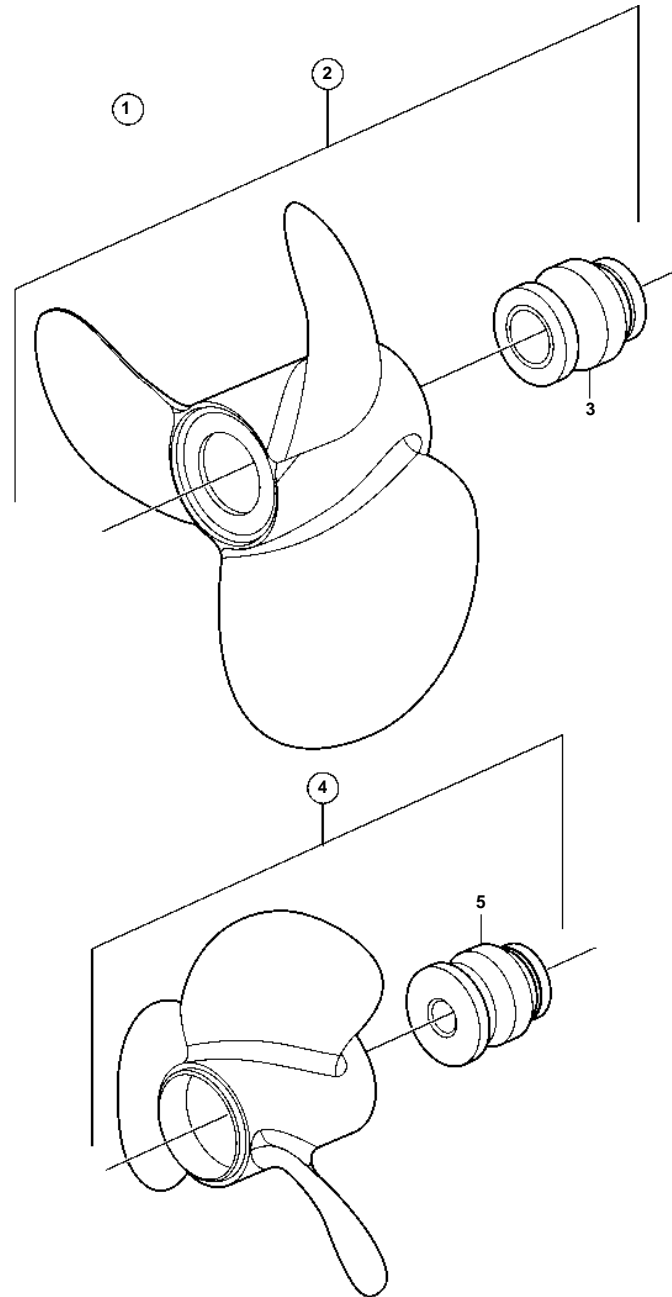

DP-E

20590

DP-E

REF	PART NO.	QTY	DESCRIPTION	SEE SEC.	NOTES
1	854814	X	Propeller, aluminum Bulletin P-44-7-1		SET, B1 P-44-7-1-EN Duoprop Propellers
1	854815	X	Propeller, aluminum		SET, B2
	854816	X	Propeller, aluminum		SET, B3
	854817	X	Propeller, aluminum		SET, B4
	854818	X	Propeller, aluminum		SET, B5
	854819	X	Propeller, aluminum		SET, B6
	854820	X	Propeller, aluminum		SET, B7
	854821	X	Propeller, aluminum		SET, B8
2	854822	1	• Propeller, aluminum		FRONT, B1
	854823	1	• Propeller, aluminum		FRONT, B2
	854824	1	• Propeller, aluminum		FRONT, B3
	854825	1	• Propeller, aluminum		FRONT, B4
	854826	1	• Propeller, aluminum		FRONT, B5
	854827	1	• Propeller, aluminum		FRONT, B6
	854828	1	• Propeller, aluminum		FRONT, B7
	854828	1	• Propeller, aluminum		FRONT, B8
3	3851533	1	• • Propeller bushing, front		
4	854830	1	• Propeller, aluminum		REAR, B1
	854831	1	• Propeller, aluminum		REAR, B2
	854832	1	• Propeller, aluminum		REAR, B3
	854833	1	• Propeller, aluminum		REAR, B4
	854834	1	• Propeller, aluminum		REAR, B5
	854835	1	• Propeller, aluminum		REAR, B6
	854836	1	• Propeller, aluminum		REAR, B7
	854837	1	• Propeller, aluminum		REAR, B8
5	3851534	1	• • Propeller bushing, rear		