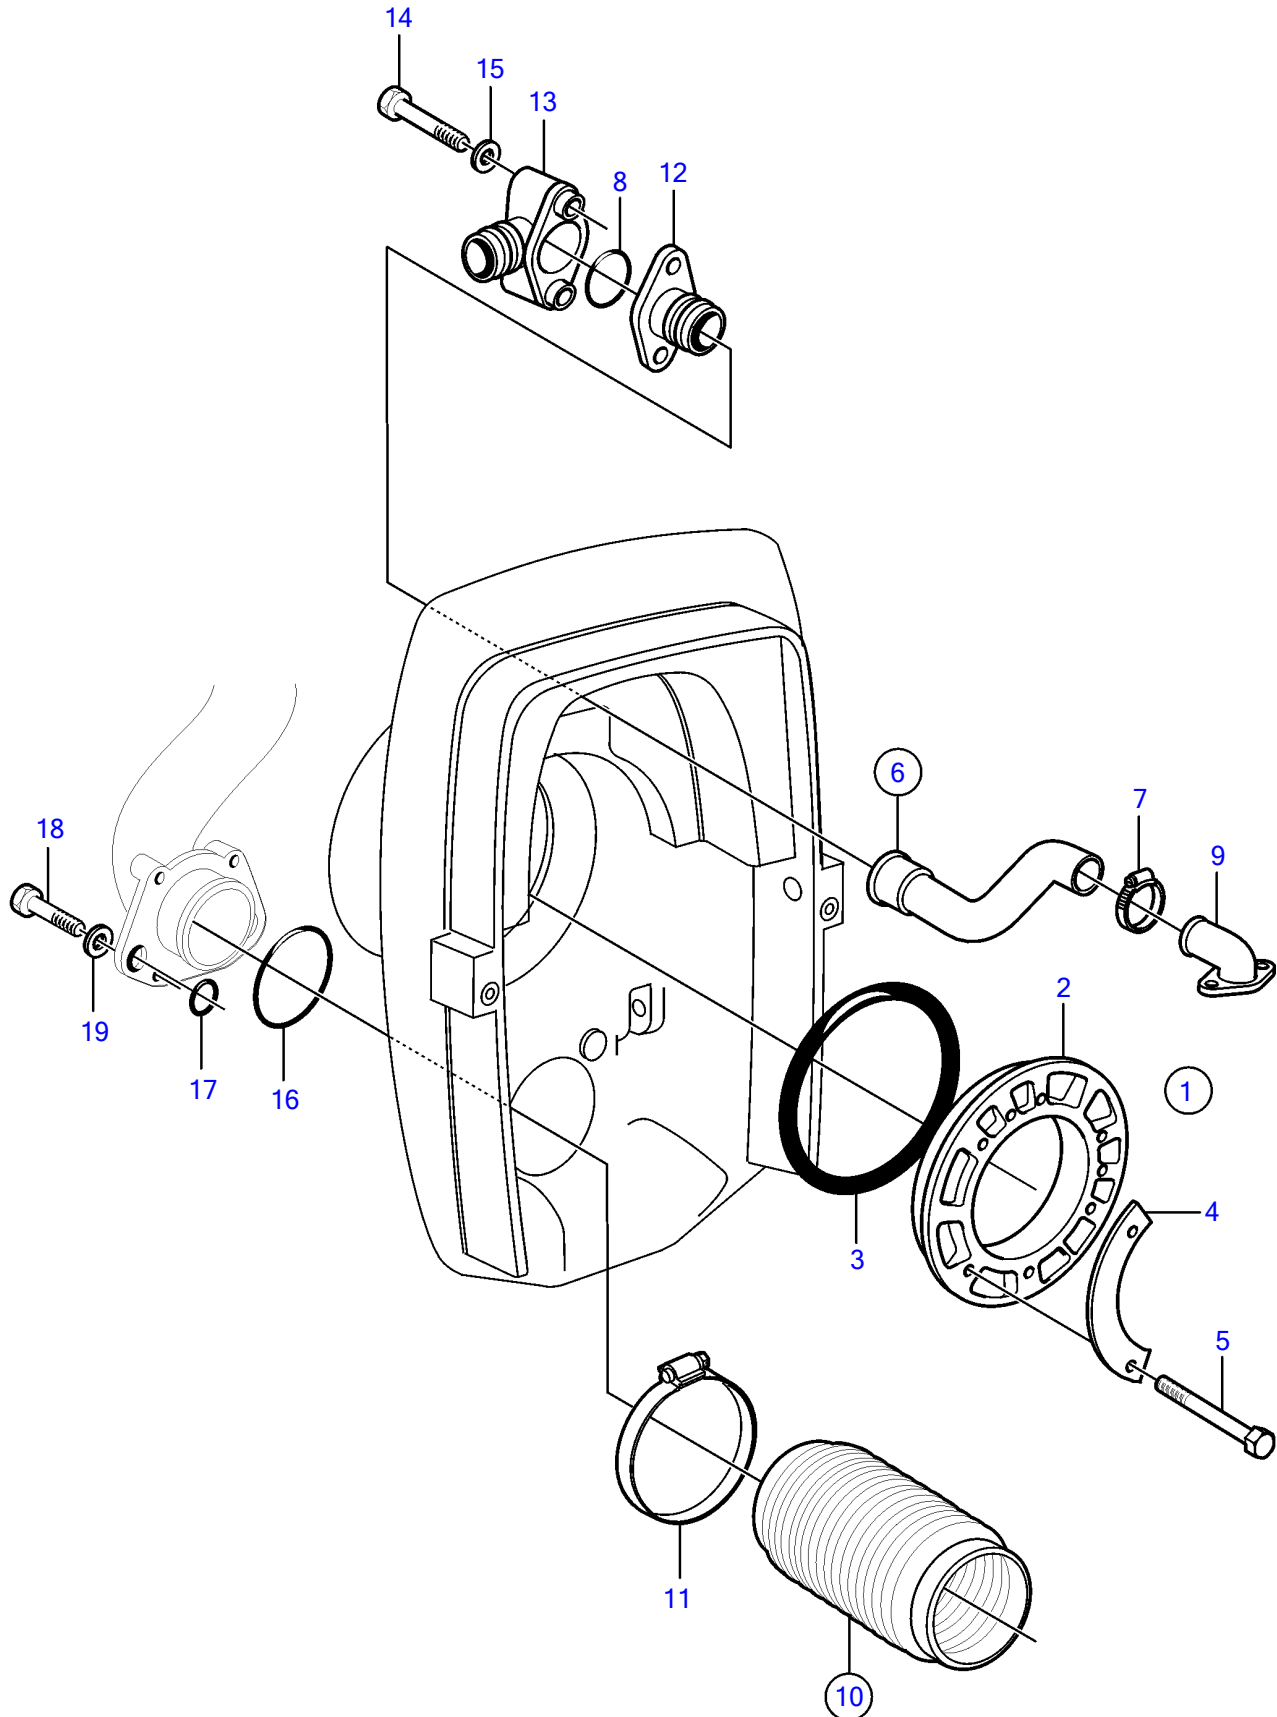

DP-S

DP-S

REF	PART NO.	QTY	DESCRIPTION	NOTES
1		1	Clamping ring kit	See catalog for engine.
2		1	• Clamping ring	See catalog for engine.
3		2	• Ring	See catalog for engine.
4	806624	3	• Striker plate	
5	191844	6	• Hexagon screw	
6	876632	1	Hose kit	
7	853548	1	• Hose clamp	
8	925064	1	• O-ring	
9	872752	1	Hose connection	
10	876631	1	Bellows kit	
11	872531	2	• Hose clamp	
12	872334	1	Nipple	
13	872338	1	Hose connection	90°
	872336	1	Hose connection	45°
14	955516	2	Hexagon screw	
15	955893	2	Washer	
16	925256	1	O-ring	
17	925064	2	O-ring	
18	947790	4	Flange screw	
19	976945	4	Washer	