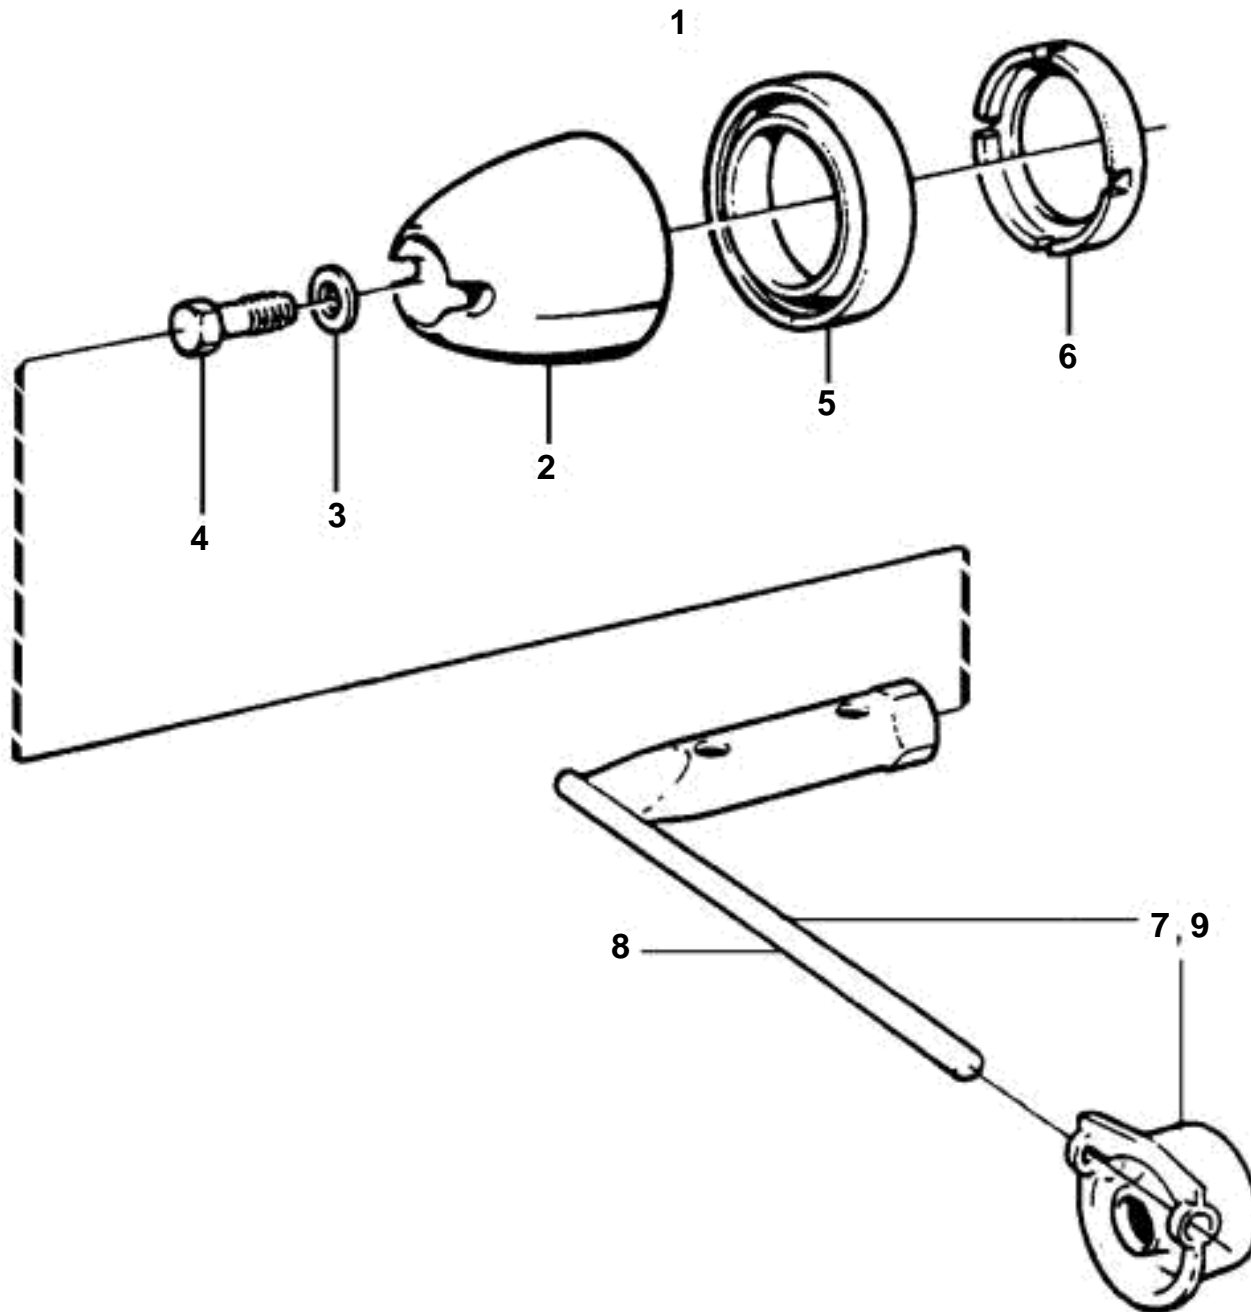

DP, DPX - PROPELLER CONE KIT TOOL, CONE TIGHTENING

DP, DPX - PROPELLER CONE KIT TOOL, CONE TIGHTENING

REF	PART NO.	QTY	DESCRIPTION	NOTES
1	872549	1	Propeller cone kit	
2		1	· PROPELLER CONE	
3	943194	1	· Washer	
4	872546	1	· Lock screw	
5	853676	1	· Spacer ring	For diesel engine with Duoprop® drive unit
6	854294	1	· Plastic washer	
7	873058	1	Tool kit, DP	
8	872773	1	· Tool kit	
9	885195	1	Tool kit, DPX	