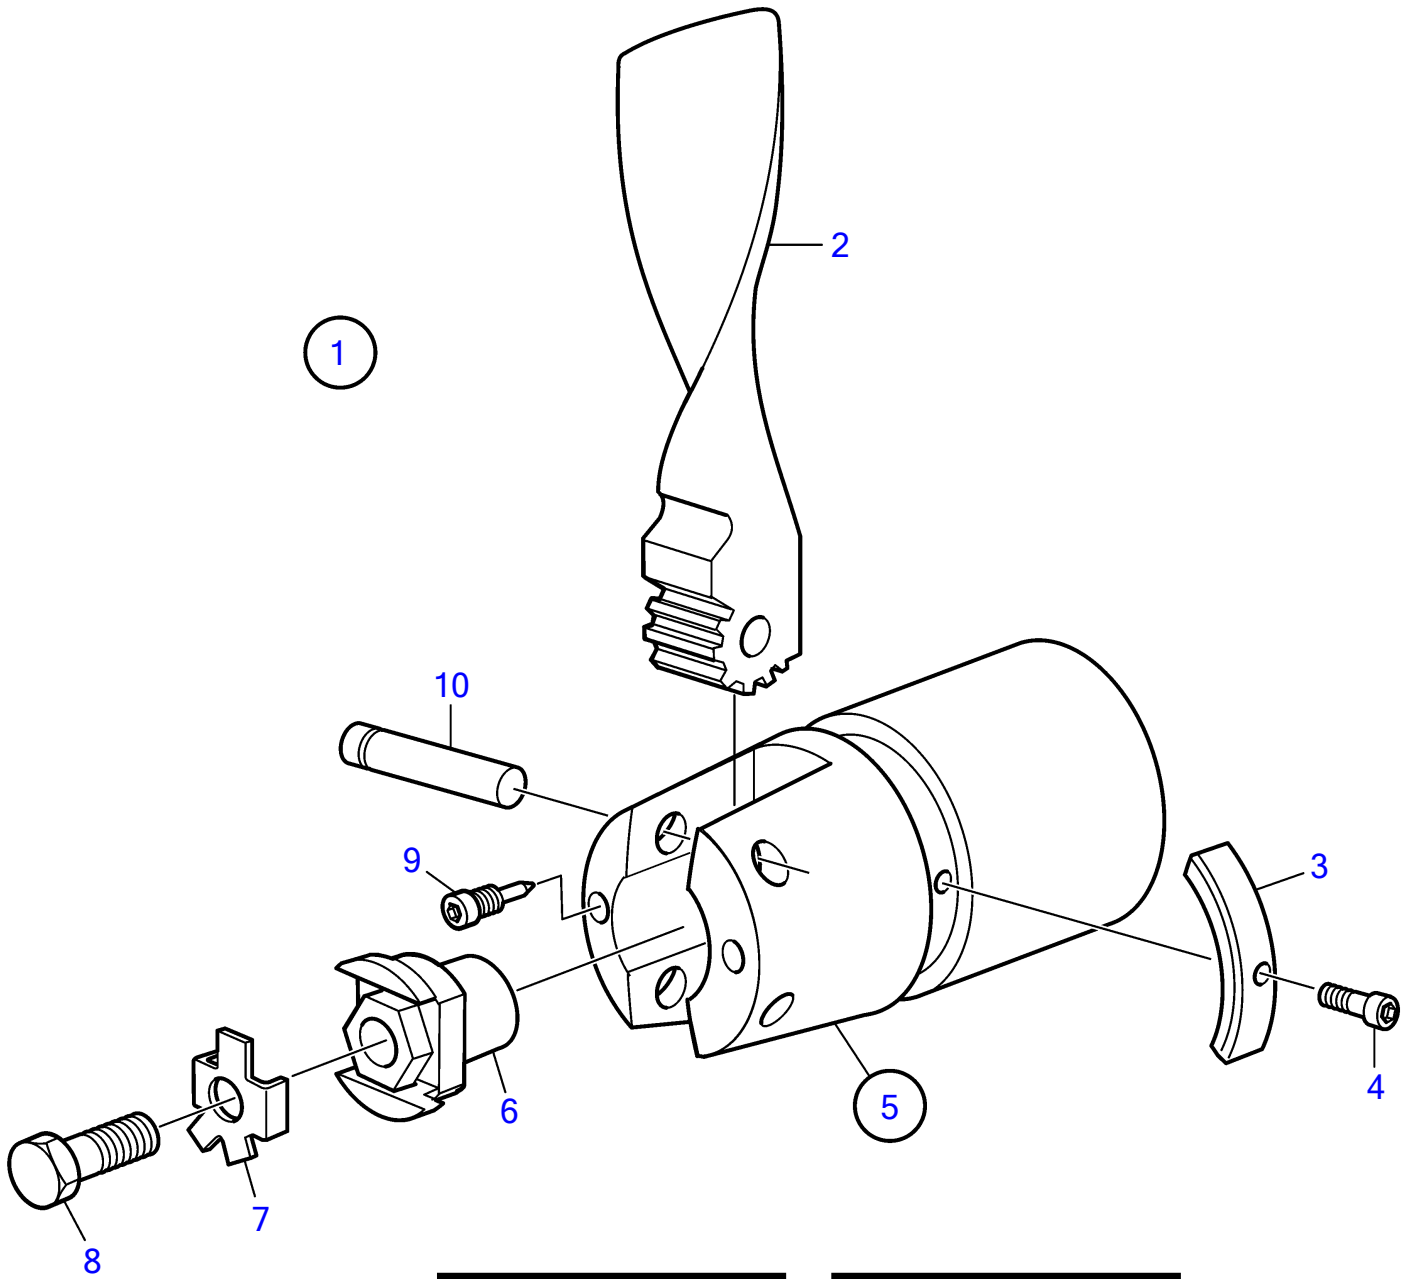

150S-A, 150S-B, 150SR-A, 150SR-B

22351

150S-A, 150S-B, 150SR-A, 150SR-B

REF	PART NO.	QTY	DESCRIPTION	SEE SEC.	NOTES
1	(3858506)	1	Propeller		14x6, Obsolete part
	(3858507)	1	Propeller		14x8 (3855562), Obsolete part
	(3858508)	1	Propeller		15x9 (3855563), Obsolete part
	(3858510)	1	Propeller		16x11 (3855565), Obsolete part
	(3858511)	1	Propeller		17X13, Obsolete part
	(3858512)	1	Propeller		17x14 (3855567), Obsolete part
2	872876	1	Propeller		14x6
	872877	1	Propeller		14X8
	872878	1	Propeller		15x9
	872880	1	Propeller		16x11
	872881	1	Propeller		17X13
	873536	1	Propeller blade kit		17X14
	872882	1	Propeller		17x15
	(873537)	1	Propeller blade kit		17x17, Obsolete part
3	3858399	1	Zinc anode kit		
	3858400	1	Magnesium anode kit		
4	963677	3	• Hex. socket screw		
5	3858849	1	Hub kit		
6	3584466	1	• Propeller nut		(3851993)
7	3851994	1	• Lock washer		
8	946730	1	• Hexagon screw		
9	3855529	2	• Screw		
10	3855528	2	• Shaft		
11	828250	1	Lubricating grease		25G
			• Bulletin P-18-4-6	P-18-4-6-EN	Water resistant grease for grease gun
12	1161053	1	Locking fluid		